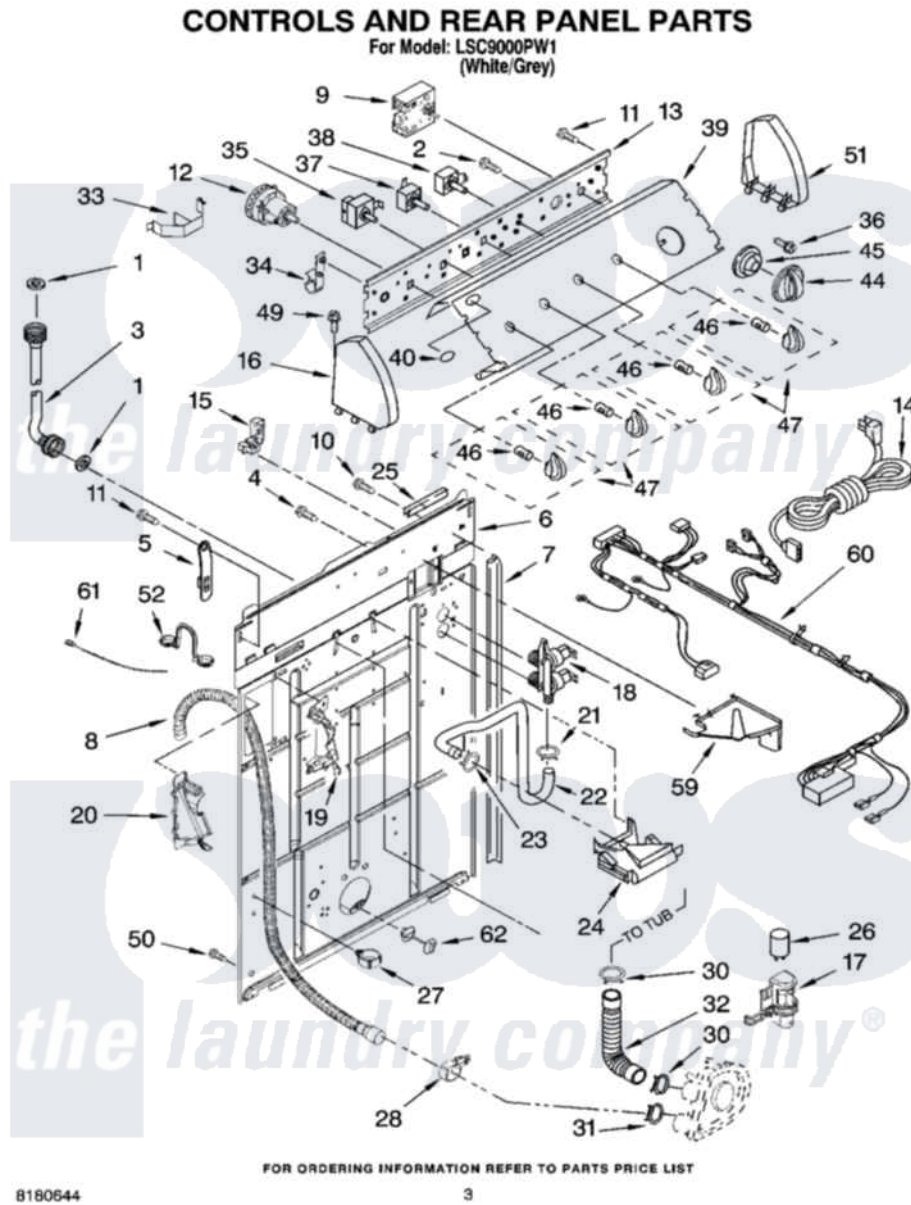

# Whirlpool LSC9000PW1 02 - CONTROLS AND REAR PANEL PARTS

Whirlpool [Residential Whirlpool LSC9000PW1 Washer Parts](#) Parts Diagram 02 - CONTROLS AND REAR PANEL PARTS  
Click on the part number to view part

Item	Original Part Number	Replaced By	Status	Part Description
1	3976300	<a href="#">16123</a>		Washer Inlet-Hose Miscellaneous Parts Must be Ordered Separately.
2	<a href="#">3400073</a>			Screw, Ground
3	8571377	<a href="#">89503</a>		Hose-Inlet
"	8571378	<a href="#">89503</a>		Hose-Inlet
4	<a href="#">9740848</a>			Screw, Mixing Valve Mounting
5	<a href="#">8568314</a>			Strap, Console
6	<a href="#">8318015</a>			Panel, Rear
7	<a href="#">62747</a>			Pad, Rear Panel
8	8559373	<a href="#">W10096921</a>		Drain Hose Assembly
9	<a href="#">8557393</a>			Timer, Control
10	<a href="#">3351614</a>			Screw, Gearcase Cover Mounting
11	<a href="#">90767</a>			Screw, 8A X 3/8 HeX Washer Head Tapping
12	3366845	<a href="#">W10339326</a>		Switch-WL
13	<a href="#">8544893</a>			Bracket, Control