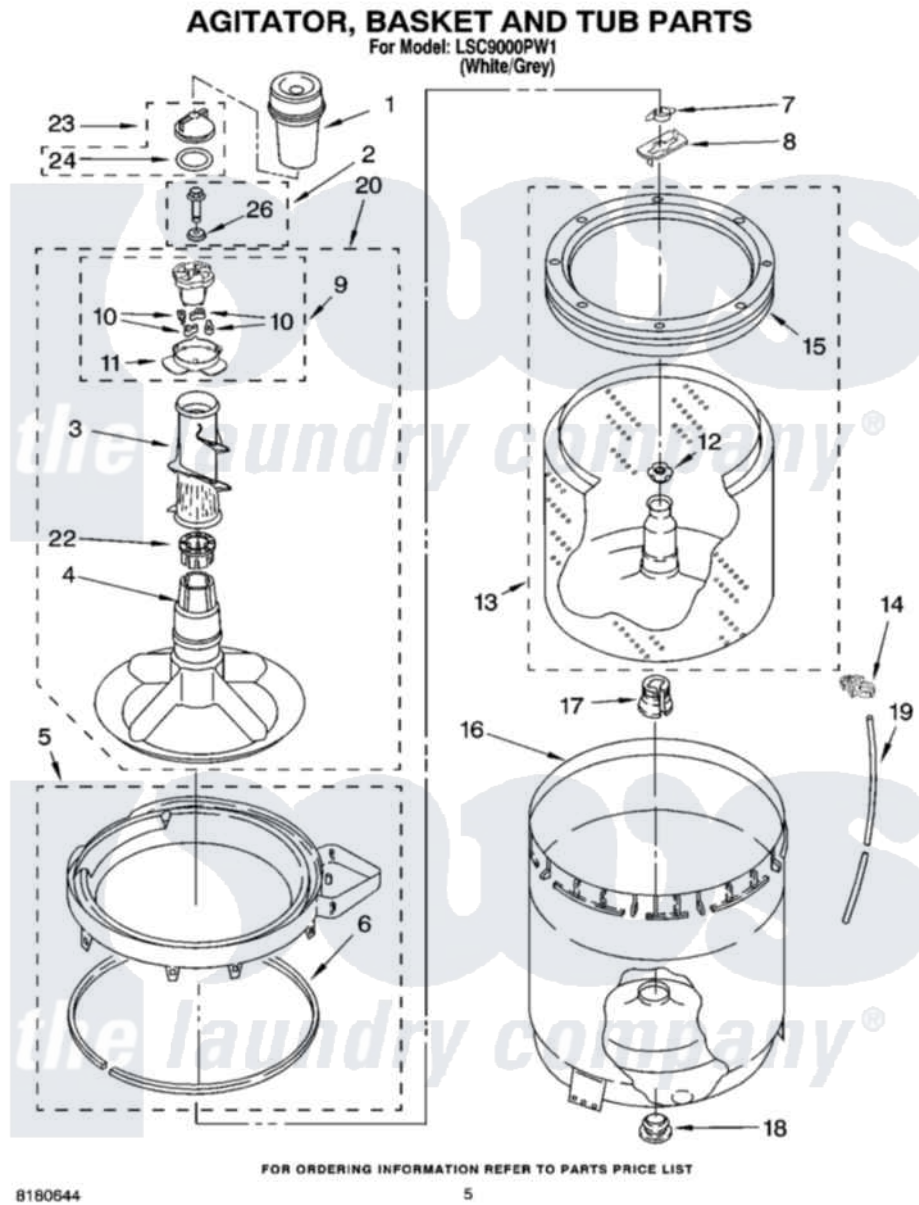

Whirlpool LSC9000PW1 03 - AGITATOR, BASKET AND TUB PARTS

8180544

5

Whirlpool [Residential Whirlpool LSC9000PW1 Washer Parts](#) Parts Diagram 03 - AGITATOR, BASKET AND TUB PARTS

[Click on the part number to view part](#)

| Item | Original Part Number | Replaced By | Status | Part Description |
|------|-------------------------|---------------------------|--------|-----------------------------|
| 1 | 63580 | | | Dispenser, Fabric Softener |
| 2 | 358237 | | | Screw And Washer |
| 3 | 3363003 | | | Mover, Clothes |
| 4 | 3951632 | | | Agitator |
| 5 | 8528150 | W10445870 | | Ring-Tub |
| 6 | 3976308 | | | Gasket, Tub Ring |
| 7 | 3354845 | | | Clip, Agitator |
| 8 | 3355921 | 8543666 | | Washer, Agitator |
| 9 | 3951682 | 285809 | | Cam-Agitator |
| 10 | 3366877 | 80040 | | Dog-Agitator |
| 11 | 3952374 | | | Bearing, Driven Cam |
| 12 | 21366 | | | Nut, Spanner |
| 13 | 8526016 | W10389328 | | Clothes Container, Assembly |
| 14 | 2219077 | | | Clip, Pressure Switch Hose |
| 15 | 8519788 | 387240 | | Ring, Balance |
| 16 | 63849 | | | Strain Relief, Power Cord |

| | | | |
|----|-------------------------|---------------------------|-------------------------|
| 17 | 389140 | | Tub Block, Basket Drive |
| 18 | 383727 | | Gasket, Centerpodt |
| 19 | 3347780 | 353244 | Hose, Pressure Switch |
| 20 | 3951744 | | Agitator Assembly |
| 22 | 3951608 | | Spacer, Thrust |
| 23 | 3354733 | W10074580 | Cap, Barrier |
| 24 | 3348855 | W10072840 | Fabric Softener |
| 26 | 3949550 | | Washer |