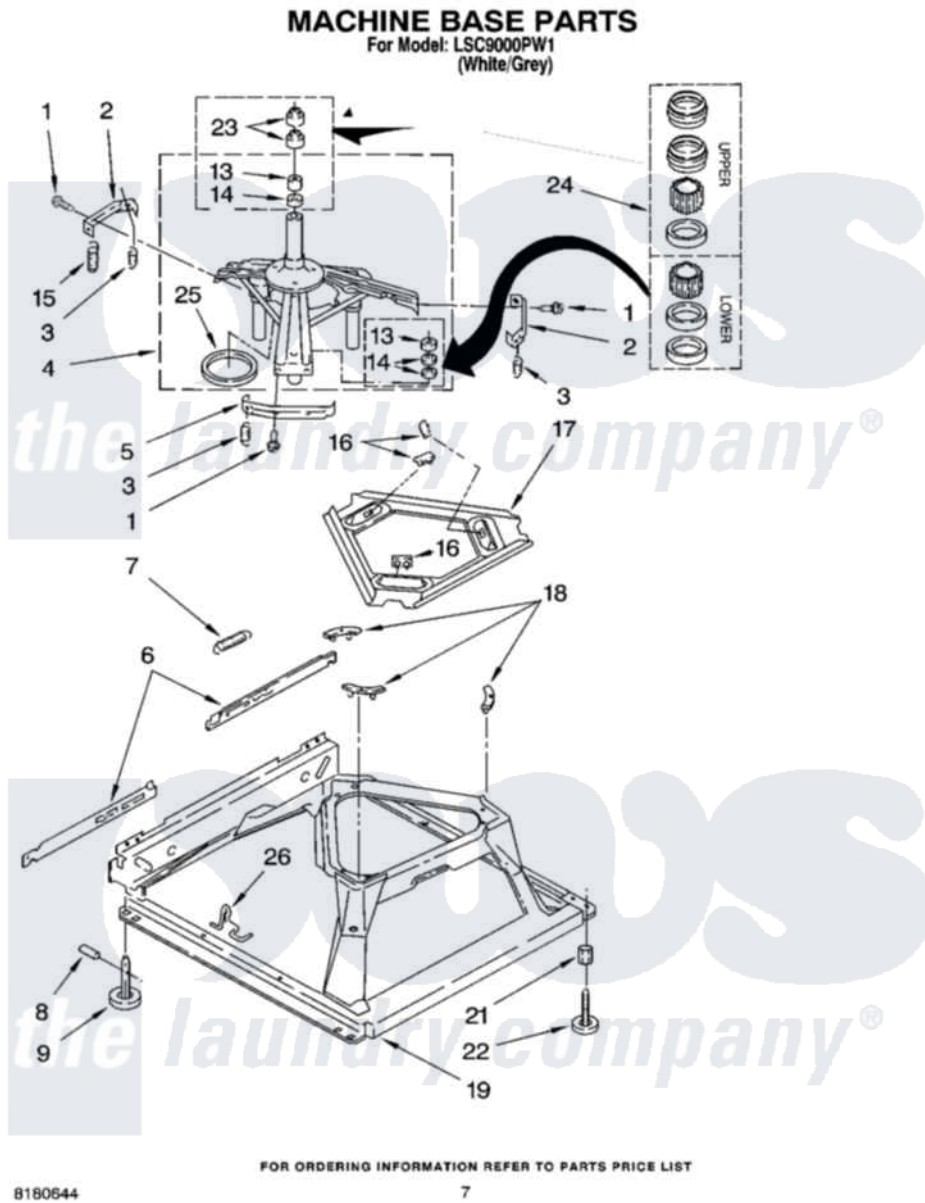

Whirlpool LSC9000PW1 04 - MACHINE BASE PARTS

Whirlpool [Residential Whirlpool LSC9000PW1 Washer Parts](#) Parts Diagram 04 - MACHINE BASE PARTS
[Click on the part number to view part](#)

Item	Original Part Number	Replaced By	Status	Part Description
1	3400076			Screw, Bracket Mounting
2	64067			Bracket, Spring Outer
3	63907			Spring, Suspension
4	8575214	280184		Support
5	64065			Bracket, Spring Outer
6	63466			Link, Leveling Mechanism
7	62597	8316845		Spring
8	62837			Pin, Knurled
9	62596	285244		Feet-Leveling
13	3347047	8546455		Bearing, Centerpost
14	357409	359449		Seal, Agitator Shaft
15	388492	W10250667		Spring, Counterweight
16	62568	285219		Pad
17	3946509			Plate, Suspension
18	3363660	285744		Pad
19	3946512	285771		Base

21	3359452		Nut, Lock
22	389102	W10001130	Foot, Leveling
23	356934	8577376	Seal, Centerpost
24	285203		Centerpost Bearing Kit
25	63134		Ring, Sound Deadening
26	63806	W10145155	Retainer, Suspension Spring