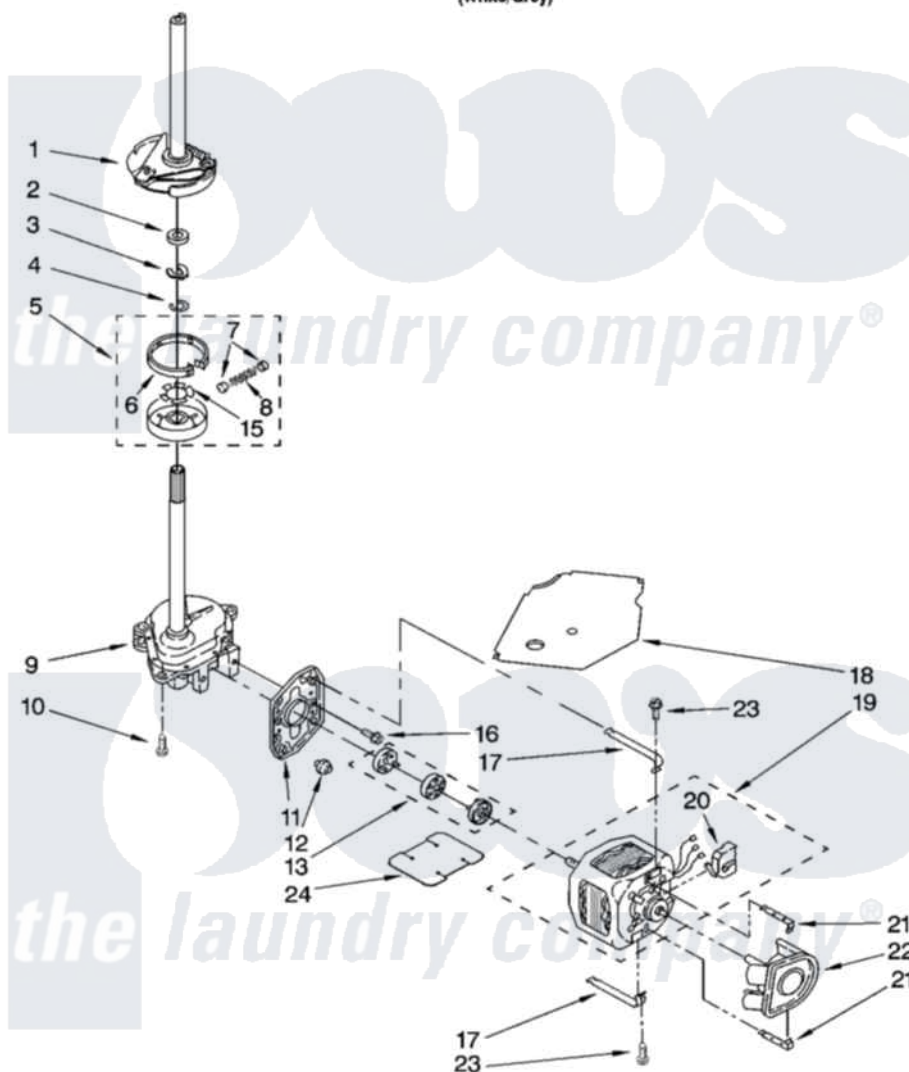

Whirlpool LSC9000PW1 05 - BRAKE, CLUTCH, GEARCASE, MOTOR AND PUMP PARTS

BRAKE, CLUTCH, GEARCASE, MOTOR AND PUMP PARTS

For Model: LSC9000PW1
(White/Grey)

8

8180644

Whirlpool [Residential Whirlpool LSC9000PW1 Washer Parts](#) Parts Diagram 05 - BRAKE, CLUTCH, GEARCASE, MOTOR AND PUMP PARTS

[Click on the part number to view part](#)

Item	Original Part Number	Replaced By	Status	Part Description
1	388952	285792		Basketdrive
2	63292			Washer, Spin Tube Thrust
3	62697	W10080230		Ring, Spin Tube Support
4	63283	285353		Ring
5	3951311	285785		Clutch
6	3951308	285790		Lining
7	62646			Cap, Clutch Spring
8	3946792			Spring And Damper Assembly
9	3360630	3360629		Gearcase
10	3357334	3400516		Screw Anti-Rattle
11	62611			Plate, Motor Mount To Gearcase
12	62691			Grommet, Motor
13	285753	285753A		Coupling
15	3355454			Clip, Main Drive

16	3400516		Screw Anti-Rattle
17	3349637	W10086010	Retainer, Motor
18	3362089		Shield, Tub To Motor
19	8528157	661600	Motor, Main Drive
20	3952056		Switch, Main Drive Motor
21	8546127		Retainer, Pump
22	3363394		Pump
23	3387485	273556	Screw, 10-16 X 5/8
24	3946532		Shield, Motor