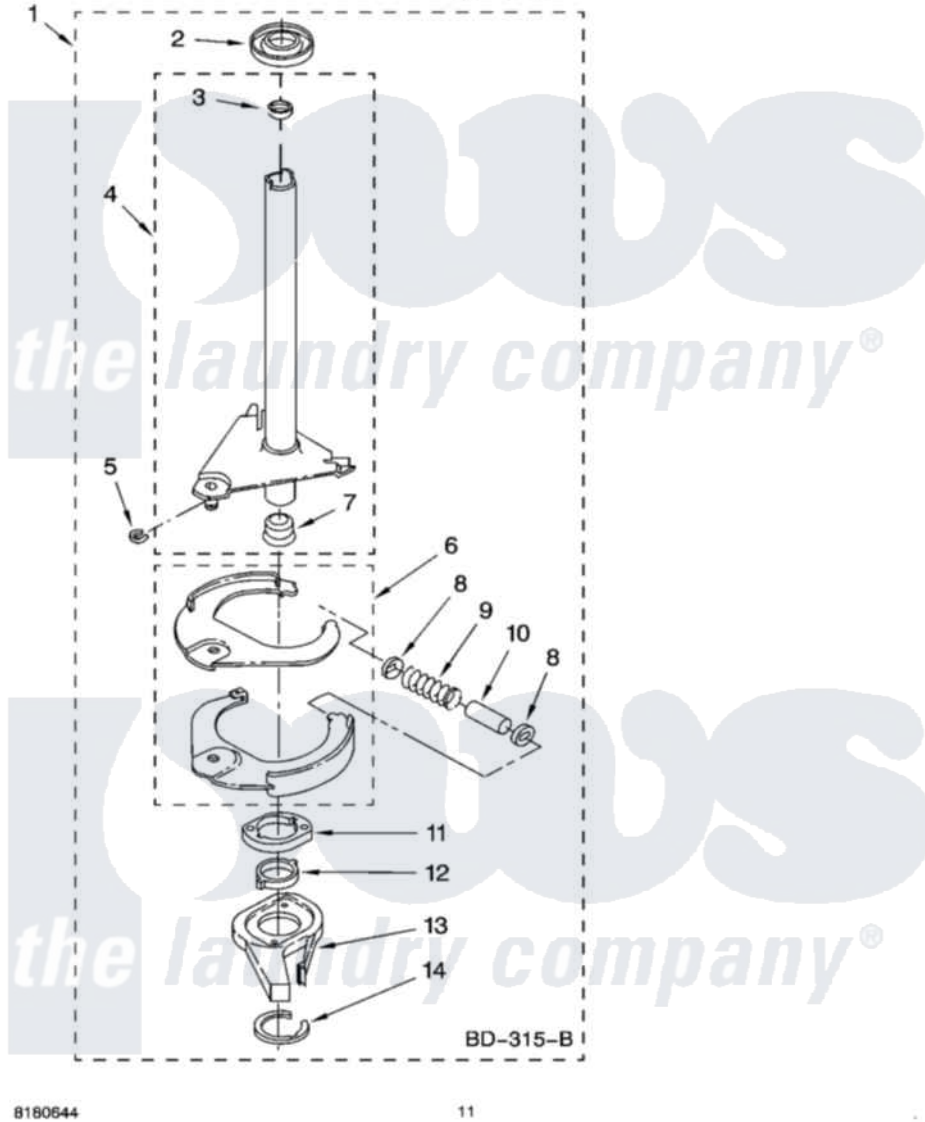

Whirlpool LSC9000PW1 07 - BRAKE AND DRIVE TUBE PARTS

BRAKE AND DRIVE TUBE PARTS

For Model: LSC9000PW1
(White/Grey)

8180544

11

Whirlpool Residential Whirlpool LSC9000PW1 Washer Parts Parts Diagram 07 - BRAKE AND DRIVE TUBE PARTS
Click on the part number to view part

Item	Original Part Number	Replaced By	Status	Part Description
1	388952	285792		Basketdrive
2	62658			Ring, Thrust
3	356427			Seal, Spin Pinion
4	64027	64208		Tube-Spin
5	64035	W10083190		Ring, Retaining
6	64232	285438		Shoe-Brake
7	62703	8546462		"T" Bearing, Spin Tube
8	3353956	285658		Sleeve
9	387806		Not Available	Spring, Brake
10	3355360	285658		Sleeve
11	661516	8546461		Cam, Brake Release
12	63022			Sleeve, Cam
13	64194	285790		Lining
14	90368	W10083200		Ring, Retaining
"	N/A		Not Available	FOLLOWING PARTS NOT ILLUSTRATED
"	285208			Lubricant