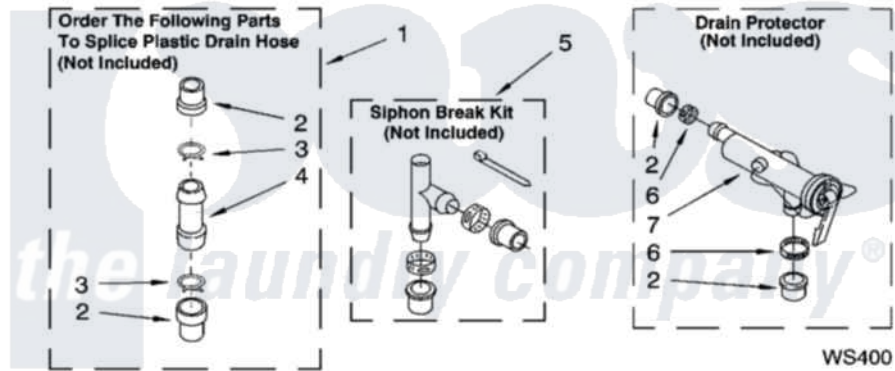

Whirlpool LSC9000PW1 09 - WATER SYSTEM PARTS, MISCELLANEOUS PARTS, OPTIONAL PARTS (NOT INCLUDED)

**WATER SYSTEM PARTS**

For Model: LSC9000PW1  
(White/Grey)

FOR ORDERING INFORMATION REFER TO PARTS PRICE LIST

8180644

13

Whirlpool [Residential Whirlpool LSC9000PW1 Washer Parts](#) Parts Diagram 09 - WATER SYSTEM PARTS, MISCELLANEOUS PARTS, OPTIONAL PARTS (NOT INCLUDED)

[Click on the part number to view part](#)

Item	Original Part Number	Replaced By	Status	Part Description
1	<a href="#">285442</a>			Water System Parts
2	<a href="#">285321</a>			Water System Parts
3	370447	<a href="#">285655</a>		Clamp, Hose
4	<a href="#">16272</a>			Connector, Straight
5	<a href="#">285320</a>			Water System Parts
6	65349	<a href="#">285655</a>		Clamp, Hose
7	<a href="#">367031</a>			Water System Parts
1	<a href="#">3957361</a>			Miscellaneous Parts Bag
2	3976300	<a href="#">16123</a>		Washer Inlet-Hose Miscellaneous Parts Must be Ordered Separately.
3	<a href="#">3359452</a>			Nut, Lock
4	389102	<a href="#">W10001130</a>		Foot, Leveling
	<a href="#">72017</a>			Paint, Touch-Up
"	<a href="#">350938</a>			Paint, Pressurized Spray B