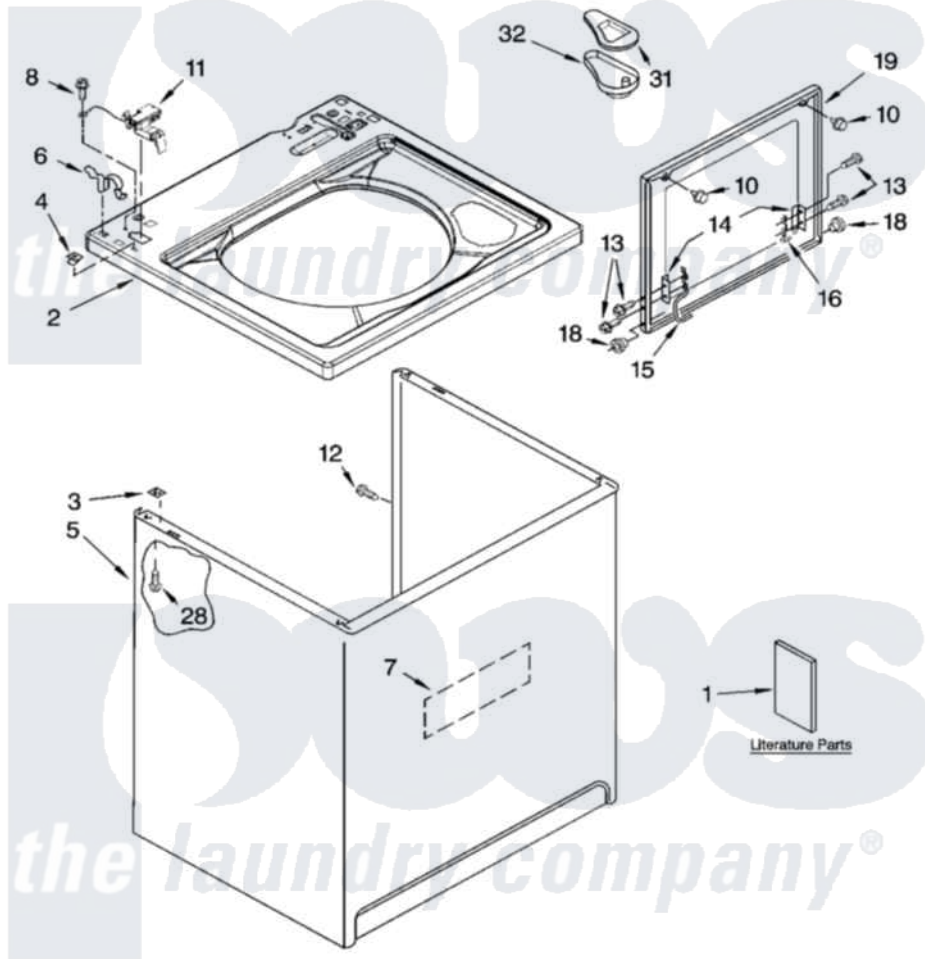

Whirlpool LSC9000PW2 01 - TOP AND CABINET PARTS

TOP AND CABINET PARTS

For Model: LSC9000PW2
(White/Grey)

AUTOMATIC
WASHER

11-05 Litho in U.S.A. (drd)

1

Part No. 8180991

[Whirlpool Residential Whirlpool LSC9000PW2 Washer Parts](#) Parts Diagram 01 - TOP AND CABINET PARTS

[Click on the part number to view part](#)

Item	Original Part Number	Replaced By	Status	Part Description
1	3958075		Not Available	Installation Instructions
"	3955903		Not Available	Feature Sheet
"	8578241		Not Available	Use & Care Guide
"	3957479		Not Available	Energy Guide
"	8565909		Not Available	Wiring Diagram
"	N/A		Not Available	Following May Be Purchased DO-IT-YOURSELF REPAIR MANUALS
"	4313896			Do-It-Yourself Repair Manuals
2	8543451	8543447		Top
3	62750			Spacer, Cabinet To Top (4)
4	357213			Nut, Push-In
5	63424			Cabinet
6	62780			Clip, Top And Cabinet And Rear Panel
7	3976348			Absorber, Sound
8	3351614			Screw, Gearcase Cover Mounting

10	9724509		Bumper, Lid
11	8318084		Switch, Lid
12	3357011	308685	Side Trim)
13	355274	W10119828	Screw, Lid Hinge Mounting
14	21097		Pad, Lid Hinge
15	8559336	W10225136	Hinge 7 Pad Assembly
16	91770		Hinge, Lid
18	8319539		Bearing, Lid Hinge
19	8558398	W10193861	Lid
28	3390631		Screw, 10-16 X 3/8
31	3955788		Cover, Dispenser
32	8519517		Dispenser, Bleach