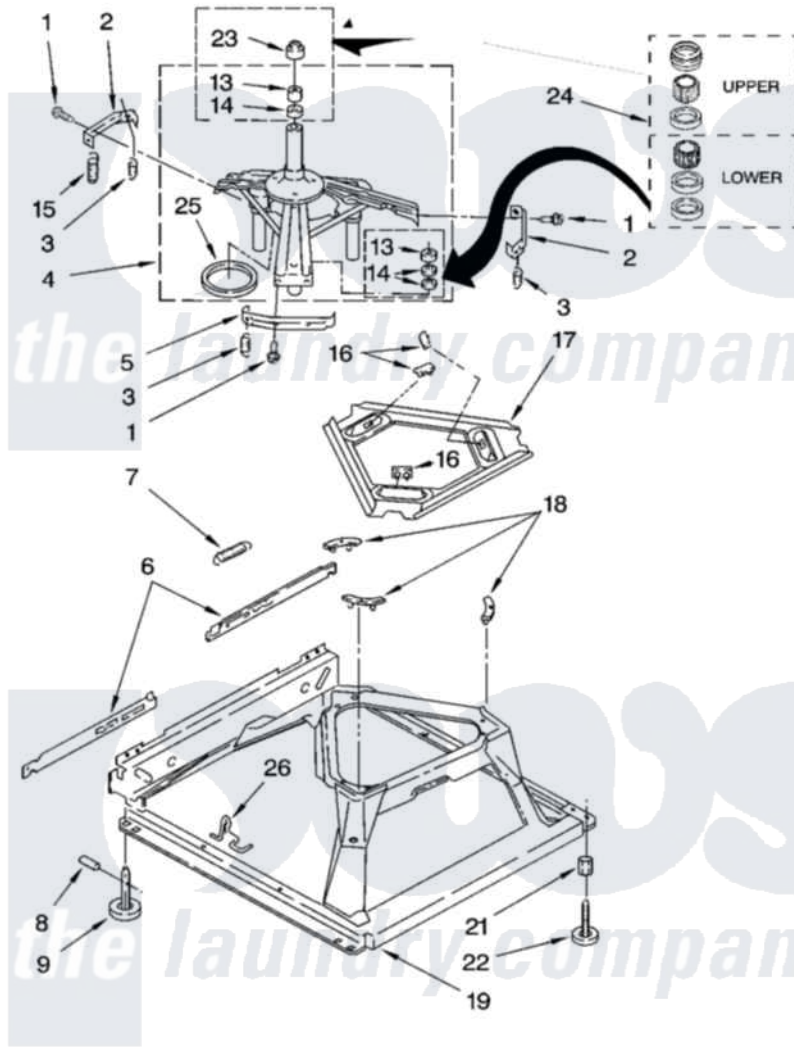

Whirlpool LSC9000PW2 04 - MACHINE BASE PARTS

MACHINE BASE PARTS

For Model: LSC9000PW2
(White/Grey)

8180991

7

Whirlpool Residential Whirlpool LSC9000PW2 Washer Parts Parts Diagram 04 - MACHINE BASE PARTS

[Click on the part number to view part](#)

Item	Original Part Number	Replaced By	Status	Part Description
1	3400076			Screw, Bracket Mounting
2	64067			Bracket, Spring Outer
3	63907			Spring, Suspension
4	8575214	280184		Support
5	64065			Bracket, Spring Outer
6	63466			Link, Leveling Mechanism
7	62597	8316845		Spring
8	62837			Pin, Knurled
9	62596	285244		Feet-Leveling
13	8546455			Bearing, Centerpost
14	357409	359449		Seal, Agitator Shaft
15	388492	W10250667		Spring, Counterweight
16	62568	285219		Pad
17	3946509			Plate, Suspension
18	3363660	285744		Pad
19	3946512	285771		Base

21	3359452		Nut, Lock
22	389102	W10001130	Foot, Leveling
23	8577376		Seal, Centerpost
24	285203		Centerpost Bearing Kit
25	63134		Ring, Sound Deadening
26	63806	W10145155	Retainer, Suspension Spring