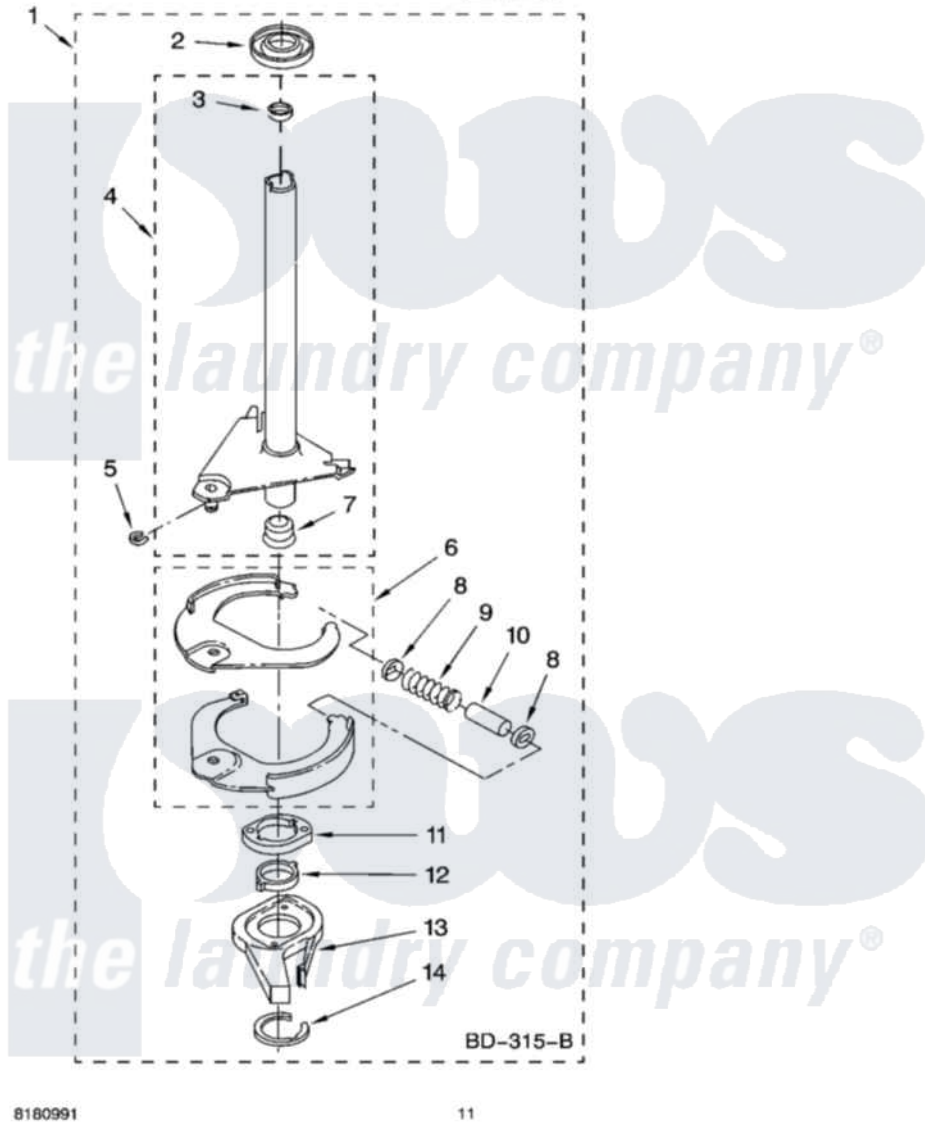

# Whirlpool LSC9000PW2 07 - BRAKE AND DRIVE TUBE PARTS

## BRAKE AND DRIVE TUBE PARTS

For Model: LSC9000PW2  
(White/Grey)

8180991

11

Whirlpool Residential Whirlpool LSC9000PW2 Washer Parts Parts Diagram 07 - BRAKE AND DRIVE TUBE PARTS  
Click on the part number to view part

Item	Original Part Number	Replaced By	Status	Part Description
1	388952	<a href="#">285792</a>		Basketdrive
2	<a href="#">62658</a>			Ring, Thrust
3	<a href="#">356427</a>			Seal, Spin Pinion
4	64027	<a href="#">64208</a>		Tube-Spin
5	64035	<a href="#">W10083190</a>		Ring, Retaining
6	64232	<a href="#">285438</a>		Shoe-Brake
7	62703	<a href="#">8546462</a>		"T" Bearing, Spin Tube
8	3353956	<a href="#">285658</a>		Sleeve
9	387806		Not Available	Spring, Brake
10	3355360	<a href="#">285658</a>		Sleeve
11	661516	<a href="#">8546461</a>		Cam, Brake Release
12	<a href="#">63022</a>			Sleeve, Cam
13	64194	<a href="#">285790</a>		Lining
14	90368	<a href="#">W10083200</a>		Ring, Retaining
"	N/A		Not Available	FOLLOWING PARTS NOT ILLUSTRATED
"	<a href="#">285208</a>			Lubricant