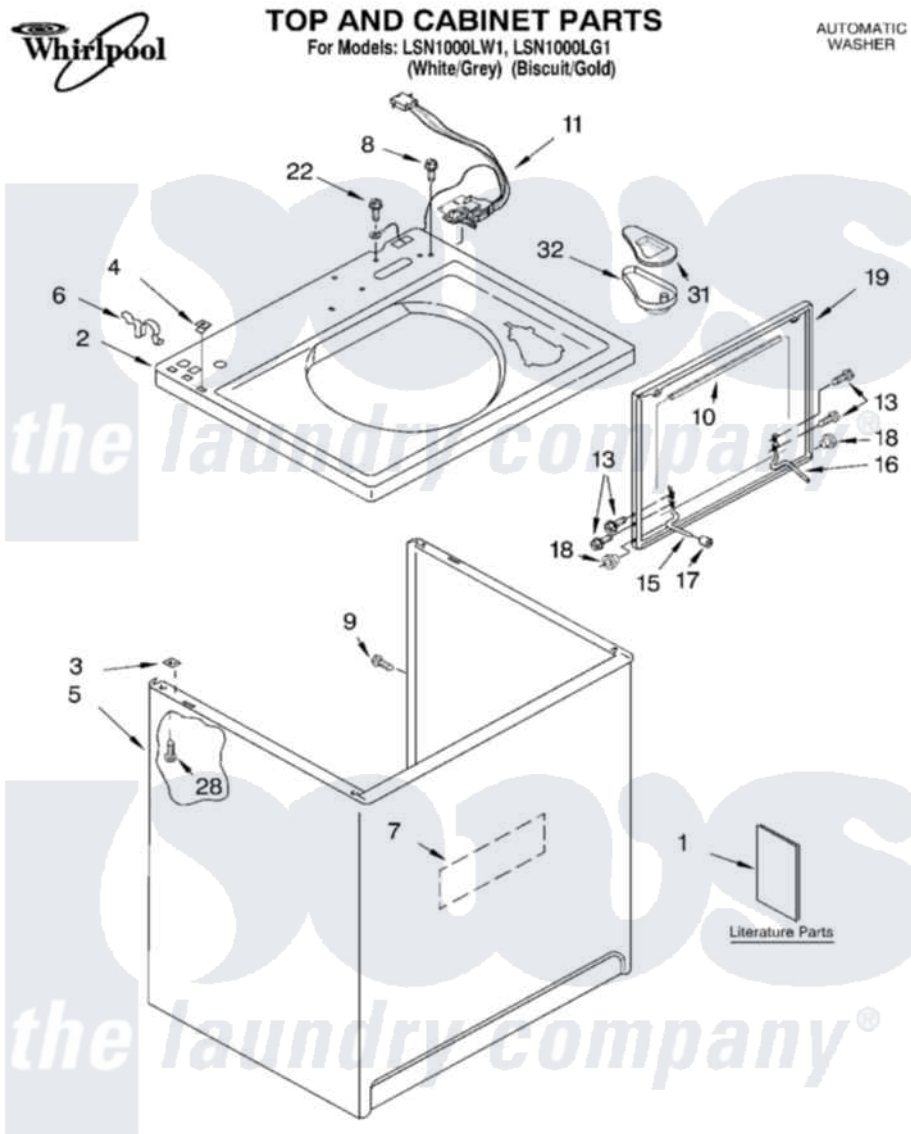

Whirlpool LSN1000LG1 01 - TOP AND CABINET PARTS

7-03 Litho in U.S.A.(dtd)

1

Part No. 8180067

[Whirlpool Residential Whirlpool LSN1000LG1 Washer Parts](#) Parts Diagram 01 - TOP AND CABINET PARTS

[Click on the part number to view part](#)

Item	Original Part Number	Replaced By	Status	Part Description
1	LIT3956025		Not Available	Literature Parts (Installation Instructions)
"	LIT3955869			Literature Parts
"	LIT3955904		Not Available	Literature Parts (Feature Sheet)
"	LIT3956342		Not Available	Literature Parts (Energy Guide)
"	LIT8541693		Not Available	Literature Parts (Wiring Diagram)
"	N/A		Not Available	Following May Be Purchased DO-IT-YOURSELF REPAIR MANUALS
"	LIT4313896	4313896		Do-It-Yourself Repair Manuals
2	3955792			Top
"	3955793			Top
3	62750			Spacer, Cabinet To Top (4)
4	357213			Nut, Push-In
5	63424			Cabinet
"	3954357			Cabinet

6	62780		Clip, Top And Cabinet And Rear Panel
7	3976348		Absorber, Sound
8	3400611		Screw And Washer, Lid Switch
9	3357011	308685	Side Trim)
10	8054939		Seal, Lid
11	8054980		Switch, Lid
13	355274	W10119828	Screw, Lid Hinge Mounting
15	8055257		Hinge, Lid
16	8055256		Hinge, Lid
17	19119		Bumper, Lid Hinge
18	8319539		Bearing, Lid Hinge
19	3956016	3957547	Lid
"	3956017	3957548	Lid
22	3351614		Screw, Gearcase Cover Mounting
28	3390631		Screw, 10-16 X 3/8
31	3955788		Cover, Dispenser
32	8519517		Dispenser, Bleach