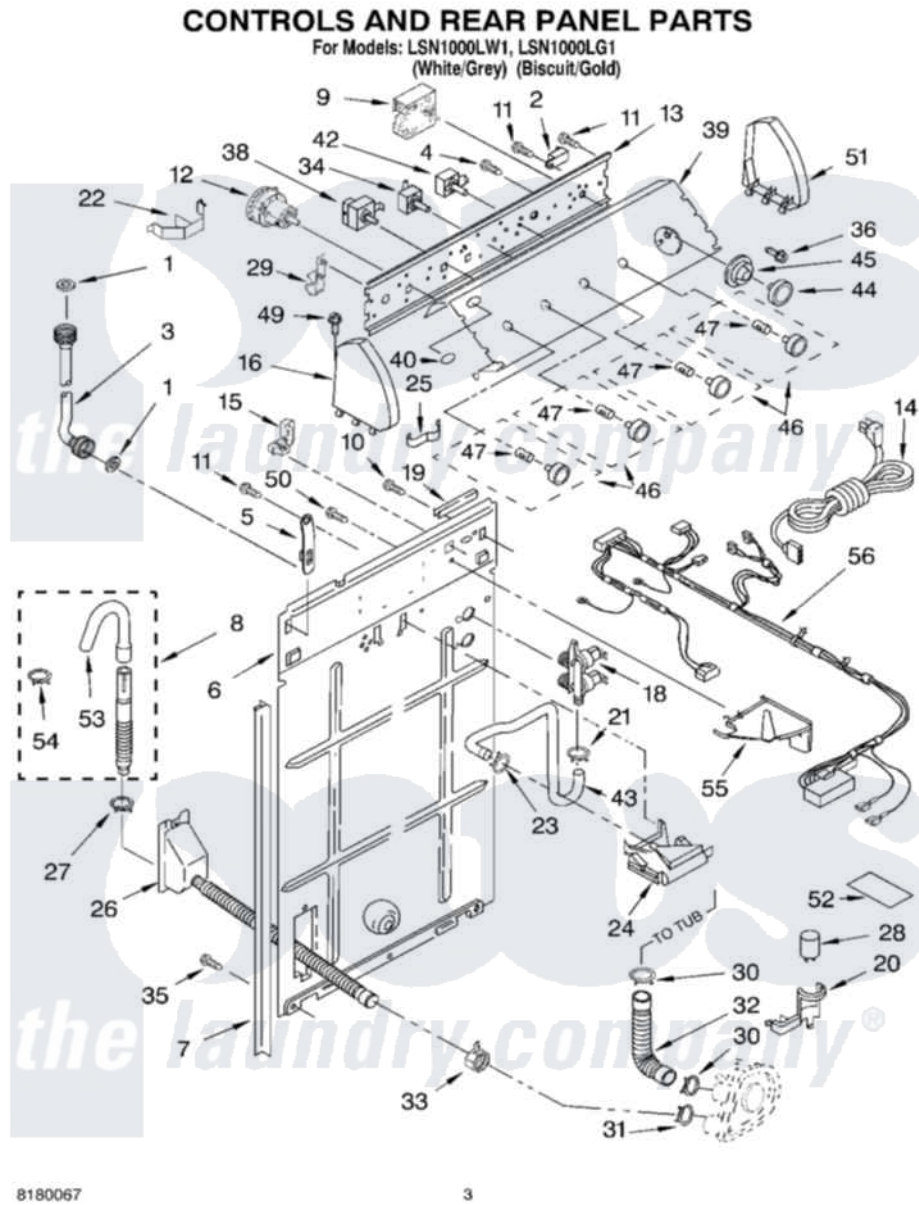

Whirlpool LSN1000LG1 02 - CONTROLS AND REAR PANEL PARTS

Whirlpool [Residential Whirlpool LSN1000LG1 Washer Parts](#) Parts Diagram 02 - CONTROLS AND REAR PANEL PARTS
Click on the part number to view part

Item	Original Part Number	Replaced By	Status	Part Description
1	3976300	16123		Washer Inlet-Hose Miscellaneous Parts Must be Ordered Separately.
2	694419			Mini-Buzzer
3	3949374	89503		Hose-Inlet
"	3949375	89503		Hose-Inlet
4	3400073			Screw, Ground
5	8318255	8568314		Strap, Console
6	3357978			Panel, Rear
7	62747			Pad, Rear Panel
8	3951609	285664		Hose
"	661577	285666		Hose
"	3357090	285702		Hose
9	8541270			Timer, Control
10	3351614			Screw, Gearcase Cover Mounting
11	90767			Screw, 8A X 3/8 HeX Washer Head Tapping