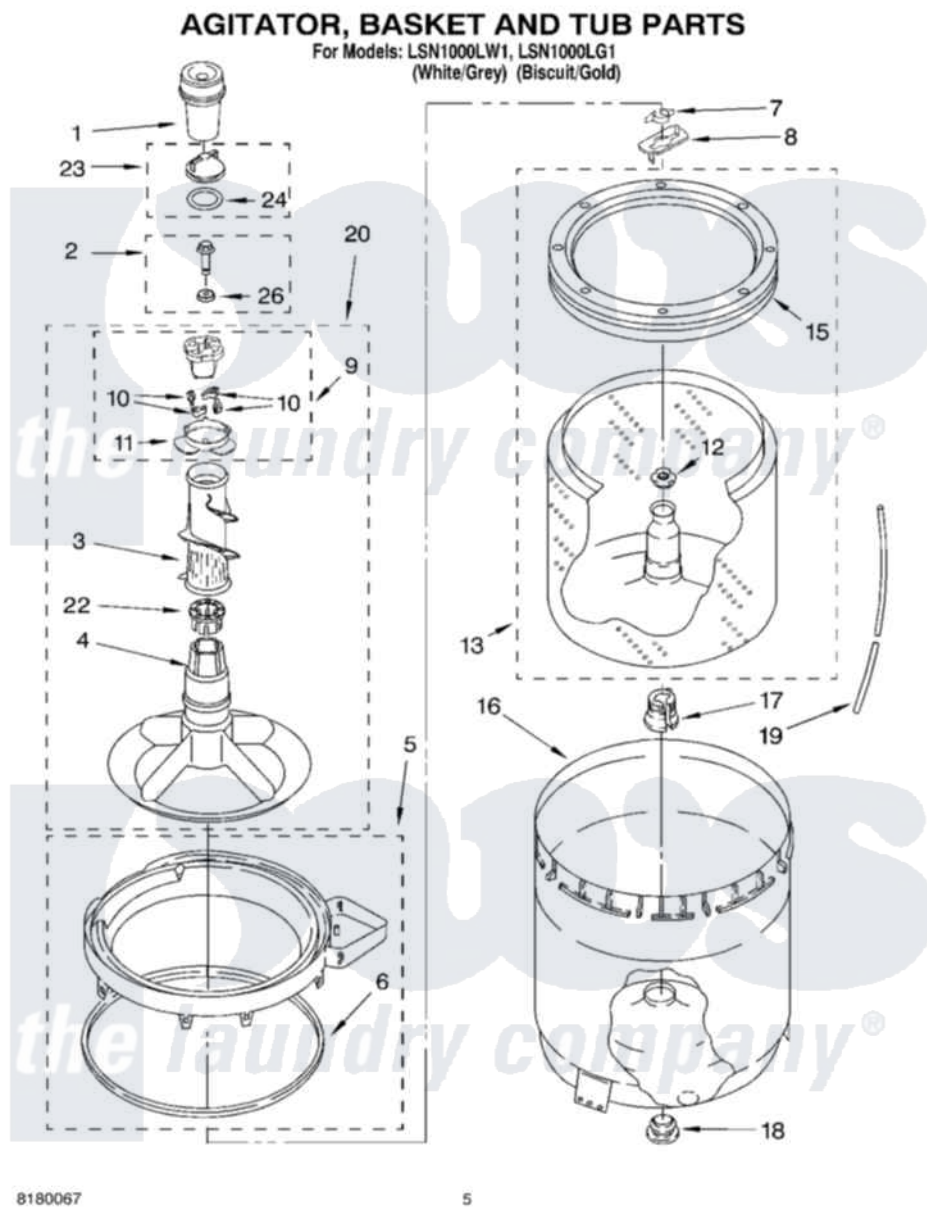

Whirlpool LSN1000LG1 03 - AGITATOR, BASKET AND TUB PARTS

8180067

5

Whirlpool Residential Whirlpool LSN1000LG1 Washer Parts Parts Diagram 03 - AGITATOR, BASKET AND TUB PARTS

[Click on the part number to view part](#)

Item	Original Part Number	Replaced By	Status	Part Description
1	63580			Dispenser, Fabric Softener
2	358237			Screw And Washer
3	3363003			Mover, Clothes
4	3951632			Agitator
5	8528150	W10445870		Ring-Tub
6	3976308			Gasket, Tub Ring
7	3354845			Clip, Agitator
8	3355921	8543666		Washer, Agitator
9	3951682	285809		Cam-Agitator
10	3366877	80040		Dog-Agitator
11	3952374			Bearing, Driven Cam
12	21366			Nut, Spanner
13	8526016	W10389328		Clothes Container, Assembly
15	8519788	387240		Ring, Balance
16	63849			Strain Relief, Power Cord
17	389140			Tub Block, Basket Drive

18	383727		Gasket, Centerpodt
19	3347780	353244	Hose, Pressure Switch
20	3951744		Agitator Assembly
22	3951608		Spacer, Thrust
23	3354733	W10074580	Cap, Barrier
24	3348855	W10072840	Fabric Softener
26	3949550		Washer