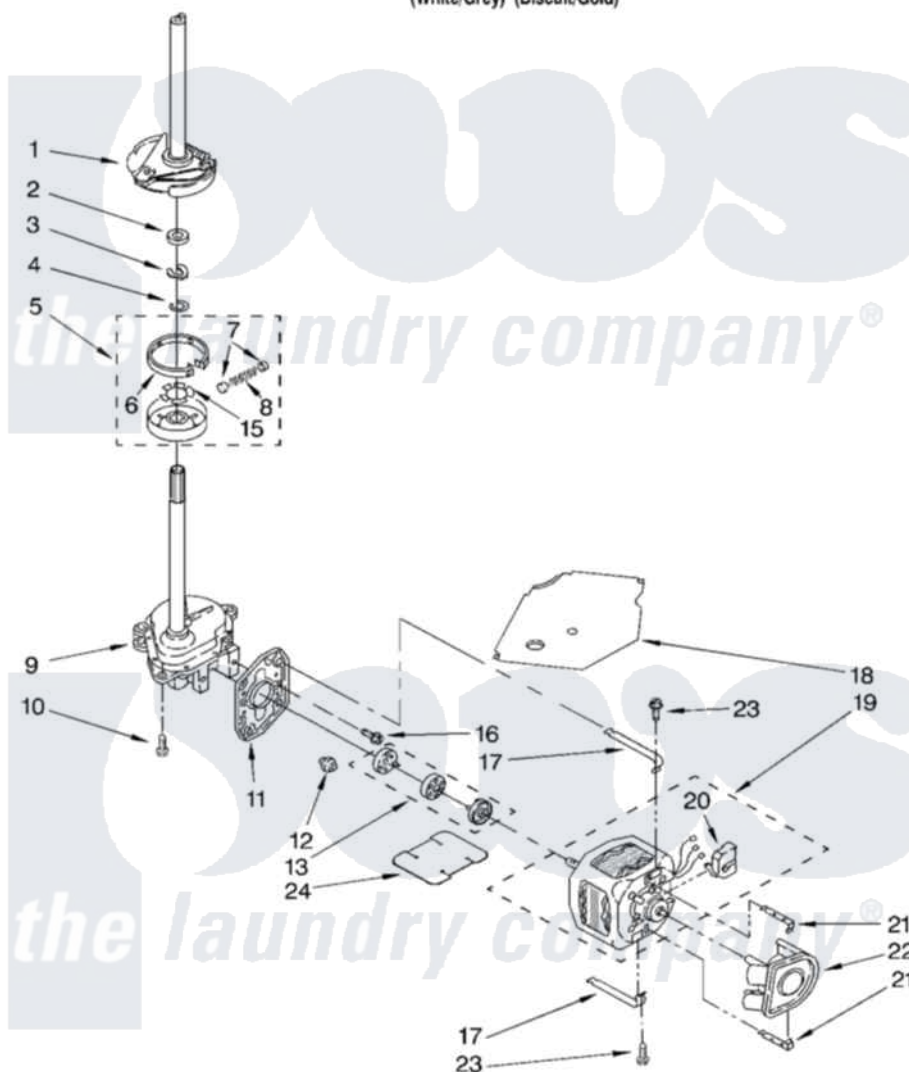

# Whirlpool LSN1000LG1 04 - BRAKE, CLUTCH, GEARCASE, MOTOR AND PUMP PARTS

## BRAKE, CLUTCH, GEARCASE, MOTOR AND PUMP PARTS

For Models: LSN1000LW1, LSN1000LG1  
(White/Grey) (Biscuit/Gold)

8180067

7

### Whirlpool Residential Whirlpool LSN1000LG1 Washer Parts Parts Diagram 04 - BRAKE, CLUTCH, GEARCASE, MOTOR AND PUMP PARTS

[Click on the part number to view part](#)

Item	Original Part Number	Replaced By	Status	Part Description
1	388952	<a href="#">285792</a>		Basketdrive
2	<a href="#">63292</a>			Washer, Spin Tube Thrust
3	62697	<a href="#">W10080230</a>		Ring, Spin Tube Support
4	63283	<a href="#">285353</a>		Ring
5	3951311	<a href="#">285785</a>		Clutch
6	3951308	<a href="#">285790</a>		Lining
7	<a href="#">62646</a>			Cap, Clutch Spring
8	<a href="#">3946792</a>			Spring And Damper Assembly
9	3360630	<a href="#">3360629</a>		Gearcase
10	3357334	<a href="#">3400516</a>		Screw Anti-Rattle
11	<a href="#">62611</a>			Plate, Motor Mount To Gearcase
12	<a href="#">62691</a>			Grommet, Motor
13	285753	<a href="#">285753A</a>		Coupling
15	<a href="#">3355454</a>			Clip, Main Drive

16	<a href="#">3400516</a>		Screw Anti-Rattle
17	3349637	<a href="#">W10086010</a>	Retainer, Motor
18	<a href="#">3362089</a>		Shield, Tub To Motor
19	<a href="#">8529935</a>		Motor, Main Drive
20	<a href="#">8529896</a>		Switch, Main Drive Motor
21	62700	<a href="#">8546127</a>	Retainer, Pump
22	<a href="#">3363394</a>		Pump
23	3387485	<a href="#">273556</a>	Screw, 10-16 X 5/8
24	<a href="#">3946532</a>		Shield, Motor