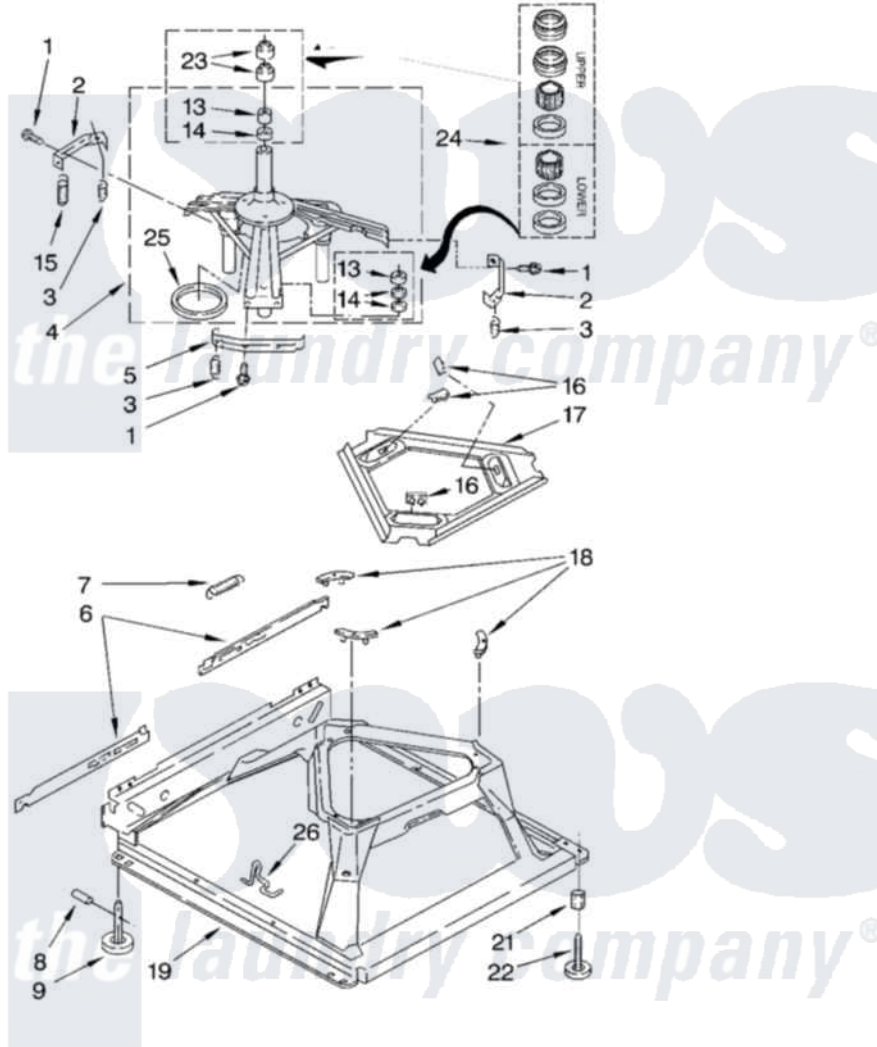

Whirlpool LSN1000LG1 05 - MACHINE BASE PARTS

MACHINE BASE PARTS

For Models: LSN1000LW1, LSN1000LG1
(White/Grey) (Biscuit/Gold)

8

8180067

[Whirlpool Residential Whirlpool LSN1000LG1 Washer Parts](#) Parts Diagram 05 - MACHINE BASE PARTS
Click on the part number to view part

Item	Original Part Number	Replaced By	Status	Part Description
1	3400076			Screw, Bracket Mounting
2	64067			Bracket, Spring Outer
3	63907			Spring, Suspension
4	3362087	280184		Support
5	64065			Bracket, Spring Outer
6	63466			Link, Leveling Mechanism
7	62597	8316845		Spring
8	62837			Pin, Knurled
9	62596	285244		Feet-Leveling
13	3347047	8546455		Bearing, Centerpost
14	357409	359449		Seal, Agitator Shaft
15	8318050	285901		Spring
16	62568	285219		Pad
17	3946509			Plate, Suspension
18	3363660	285744		Pad
19	3946512	285771		Base

21	3359452		Nut, Lock
22	389102	W10001130	Foot, Leveling
23	356934	8577376	Seal, Centerpost
24	285203		Centerpost Bearing Kit
25	63134		Ring, Sound Deadening
26	63806	W10145155	Retainer, Suspension Spring