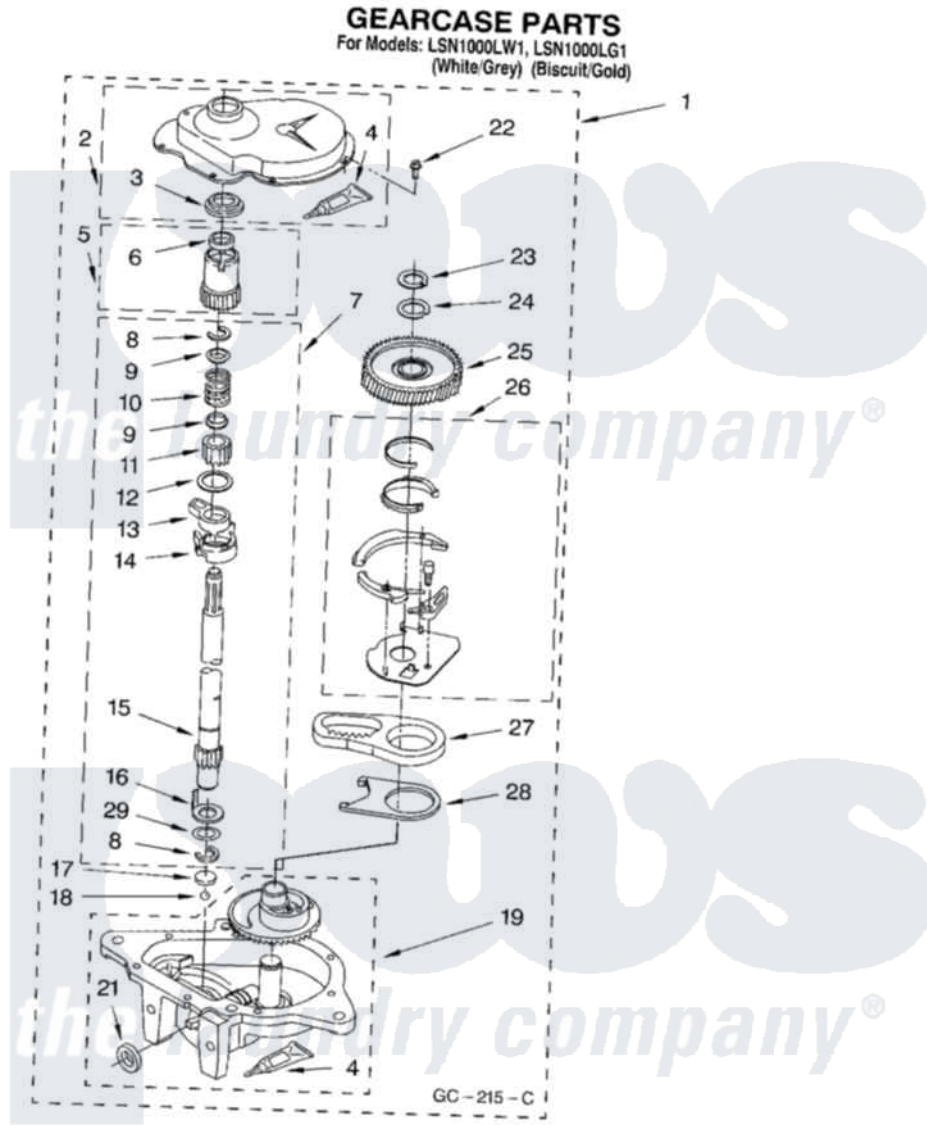

Whirlpool LSN1000LG1 08 - GEARCASE PARTS

12

8180067

Whirlpool Residential Whirlpool LSN1000LG1 Washer Parts Parts Diagram 08 - GEARCASE PARTS
 Click on the part number to view part

Item	Original Part Number	Replaced By	Status	Part Description
1	3360630	3360629		Gearcase
2	285202			Cover, Gearcase
3	3349985			Seal, Gearcase Cover
4	285195			Sealer Sealer, Gasket
5	63320	285362		Gear and Pinion
6	356427			Seal, Spin Pinion
7	389387			Shaft, Agitator
8	90369		Not Available	Ring, Retaining (2)
9	62677			Retainer, Spring
10	62676			Spring, Agitator
11	63273	285509		Shaft, Agitator
12	62619			Washer, Agitator Gear
13	62580	285206		Cam-Agitator
14	62581	285206		Cam-Agitator
15	285509			Shaft, Agitator
16	62618			Washer, Cam Thrust

17	16018	285205	Bearing
18	85529	285205	Bearing
19	389230	285515	Gearcase
21	285352		Seal Kit, Thrust Plug
22	3351614		Screw, Gearcase Cover Mounting
23	3362552	285765	Ring-Retr
24	285735	285766	Washer Kit, Thrust
25	62570	285362	Gear and Pinon
26	388253	999516	Shelf-Glas
27	3349296	8546456	Rack, Connecting
28	62621		Actuator, Shift
29	388815		Washer, Intermediate 1 3976263 Miscellaneous Parts Bag 2 3976300 Washer, Inlet Hose 3 3366913 Clamp, Hose