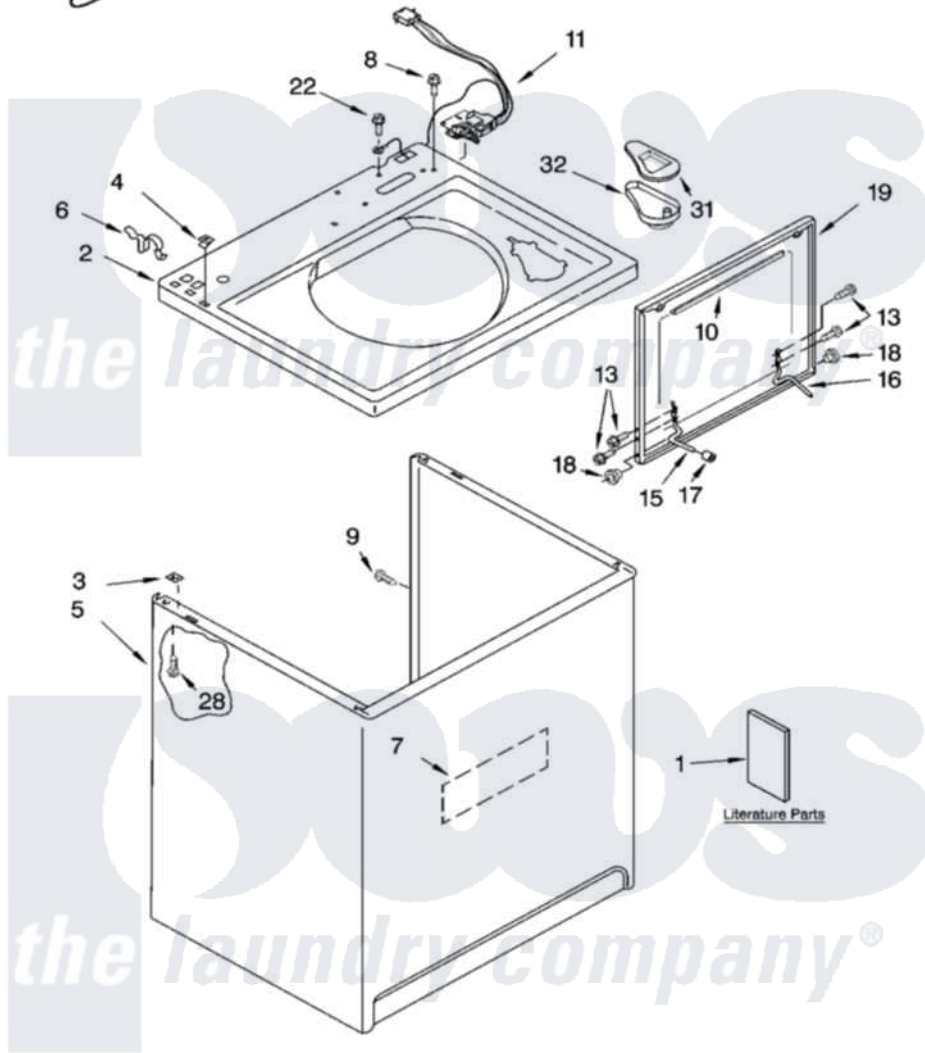

Whirlpool LSN1000LG3 01 - TOP AND CABINET PARTS

TOP AND CABINET PARTS

For Models: LSN1000LW3, LSN1000LG3
(White/Grey) (Biscuit/Gold)

AUTOMATIC
WASHER

11-03 Litho In U.S.A. (drd)

1

Part No. 8180172

[Whirlpool Residential Whirlpool LSN1000LG3 Washer Parts](#) Parts Diagram 01 - TOP AND CABINET PARTS

[Click on the part number to view part](#)

Item	Original Part Number	Replaced By	Status	Part Description
1	LIT3956025		Not Available	Literature Parts (Installation Instructions)
"	LIT3955869			Literature Parts
"	LIT3955907		Not Available	Literature Parts (Feature Sheet)
"	LIT3956342		Not Available	Literature Parts (Energy Guide)
"	LIT8541693		Not Available	Literature Parts (Wiring Diagram)
"	N/A		Not Available	Following May Be Purchased DO-IT-YOURSELF REPAIR MANUALS
"	LIT4313896	4313896		Do-It-Yourself Repair Manuals
2	3955792			Top
"	3955793			Top
3	62750			Spacer, Cabinet To Top (4)
4	357213			Nut, Push-In
5	63424			Cabinet
"	3954357			Cabinet

6	62780		Clip, Top And Cabinet And Rear Panel
7	3976348		Absorber, Sound
8	3400611		Screw And Washer, Lid Switch
9	3357011	308685	Side Trim)
10	8054939		Seal, Lid
11	8054980		Switch, Lid
13	355274	W10119828	Screw, Lid Hinge Mounting
15	8055257		Hinge, Lid
16	8055256		Hinge, Lid
17	19119		Bumper, Lid Hinge
18	8319539		Bearing, Lid Hinge
19	3956016	3957547	Lid
"	3956017	3957548	Lid
22	3351614		Screw, Gearcase Cover Mounting
28	3390631		Screw, 10-16 X 3/8
31	3955788		Cover, Dispenser
32	8519517		Dispenser, Bleach