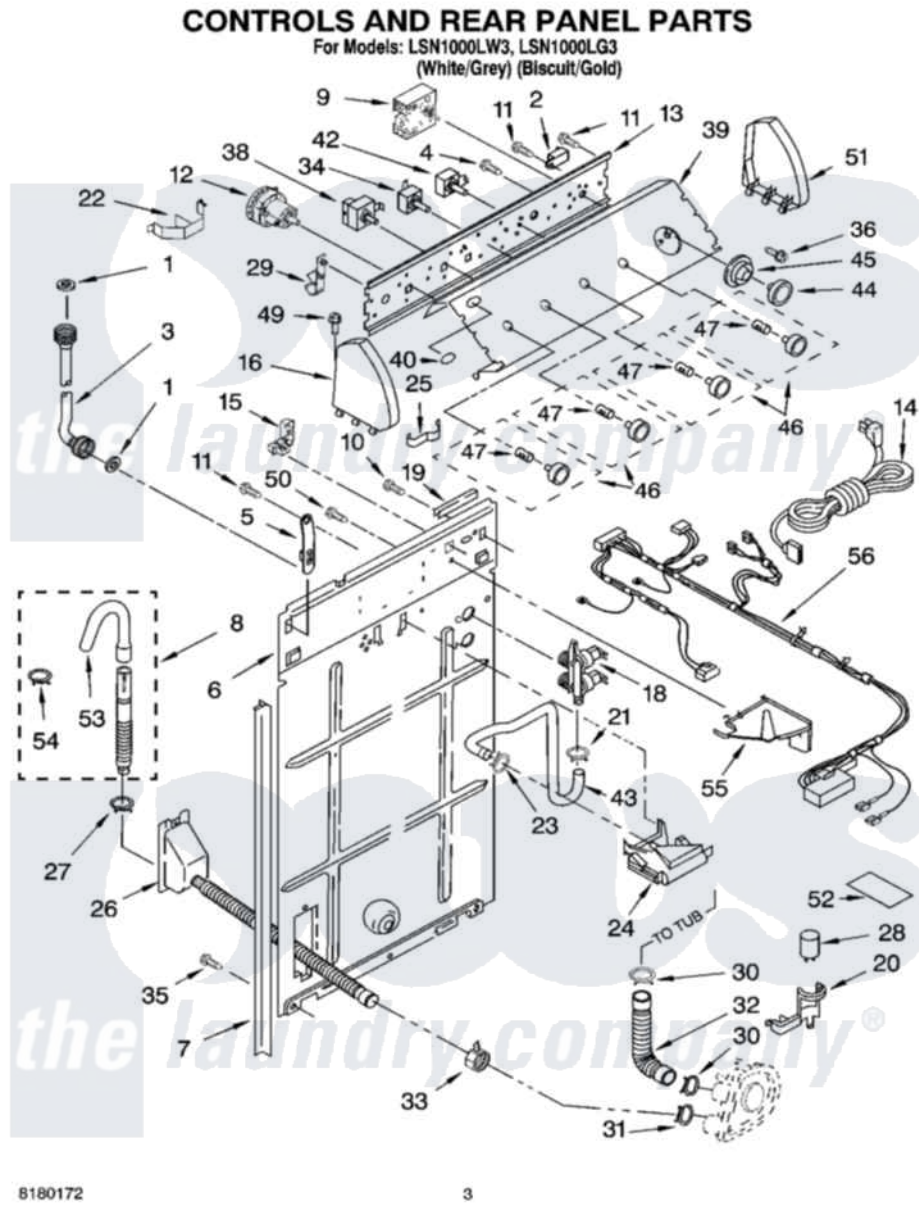

Whirlpool LSN1000LG3 02 - CONTROLS AND REAR PANEL PARTS

Whirlpool [Residential Whirlpool LSN1000LG3 Washer Parts](#) Parts Diagram 02 - CONTROLS AND REAR PANEL PARTS
Click on the part number to view part

Item	Original Part Number	Replaced By	Status	Part Description
1	3976300	16123		Washer Inlet-Hose Miscellaneous Parts Must be Ordered Separately.
2	694419			Mini-Buzzer
3	3949374	89503		Hose-Inlet
"	3949375	89503		Hose-Inlet
4	3400073			Screw, Ground
5	8318255	8568314		Strap, Console
6	3357978			Panel, Rear
7	62747			Pad, Rear Panel
8	3951609	285664		Hose
"	661577	285666		Hose
"	3357090	285702		Hose
9	8541270			Timer, Control
10	3351614			Screw, Gearcase Cover Mounting
11	90767			Screw, 8A X 3/8 HeX Washer Head Tapping