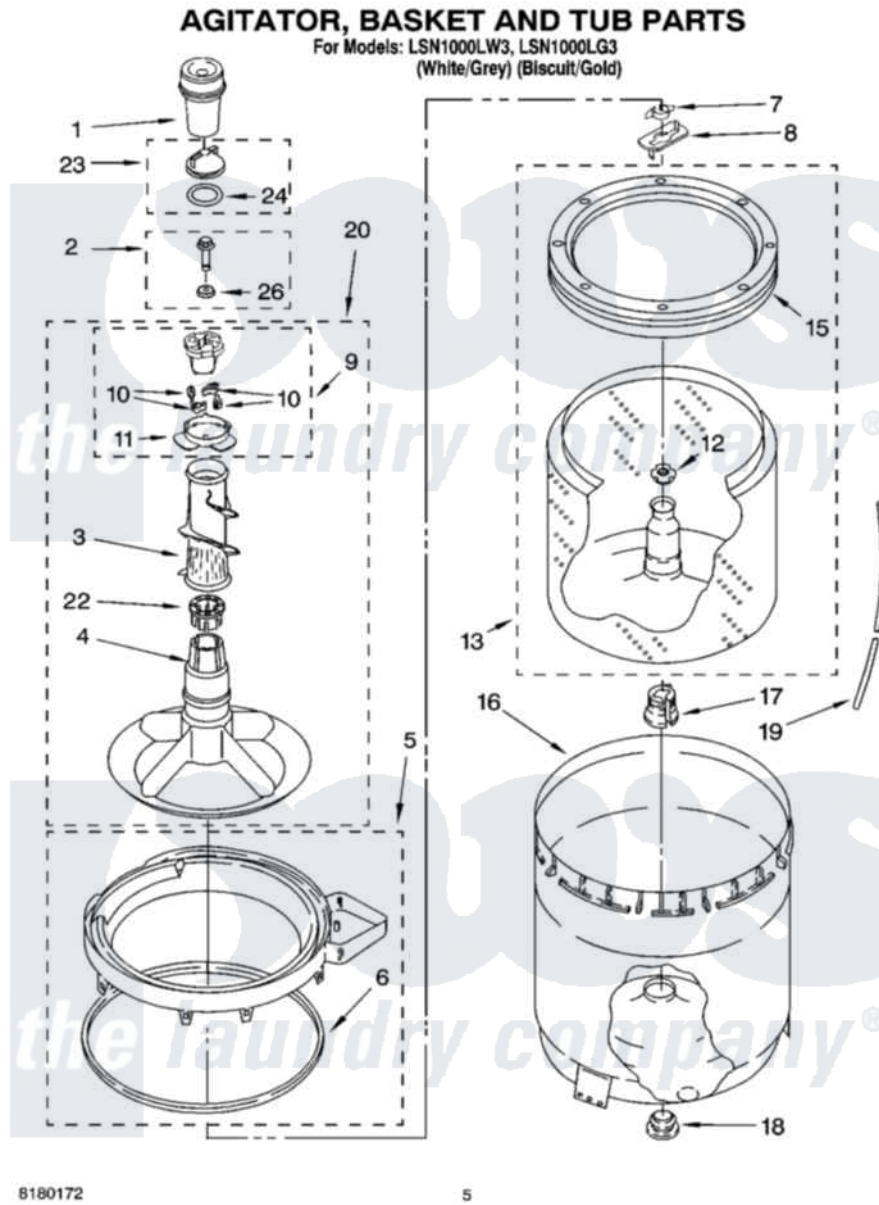

# Whirlpool LSN1000LG3 03 - AGITATOR, BASKET AND TUB PARTS

8180172

5

Whirlpool Residential Whirlpool LSN1000LG3 Washer Parts Parts Diagram 03 - AGITATOR, BASKET AND TUB PARTS

[Click on the part number to view part](#)

Item	Original Part Number	Replaced By	Status	Part Description
1	<a href="#">63580</a>			Dispenser, Fabric Softener
2	<a href="#">358237</a>			Screw And Washer
3	<a href="#">3363003</a>			Mover, Clothes
4	<a href="#">3951632</a>			Agitator
5	8528150	<a href="#">W10445870</a>		Ring-Tub
6	<a href="#">3976308</a>			Gasket, Tub Ring
7	<a href="#">3354845</a>			Clip, Agitator
8	3355921	<a href="#">8543666</a>		Washer, Agitator
9	3951682	<a href="#">285809</a>		Cam-Agitator
10	3366877	<a href="#">80040</a>		Dog-Agitator
11	<a href="#">3952374</a>			Bearing, Driven Cam
12	<a href="#">21366</a>			Nut, Spanner
13	8526016	<a href="#">W10389328</a>		Clothes Container, Assembly
15	8519788	<a href="#">387240</a>		Ring, Balance
16	<a href="#">63849</a>			Strain Relief, Power Cord
17	<a href="#">389140</a>			Tub Block, Basket Drive

18	<a href="#">383727</a>		Gasket, Centerpodt
19	3347780	<a href="#">353244</a>	Hose, Pressure Switch
20	<a href="#">3951744</a>		Agitator Assembly
22	<a href="#">3951608</a>		Spacer, Thrust
23	3354733	<a href="#">W10074580</a>	Cap, Barrier
24	3348855	<a href="#">W10072840</a>	Fabric Softener
26	<a href="#">3949550</a>		Washer