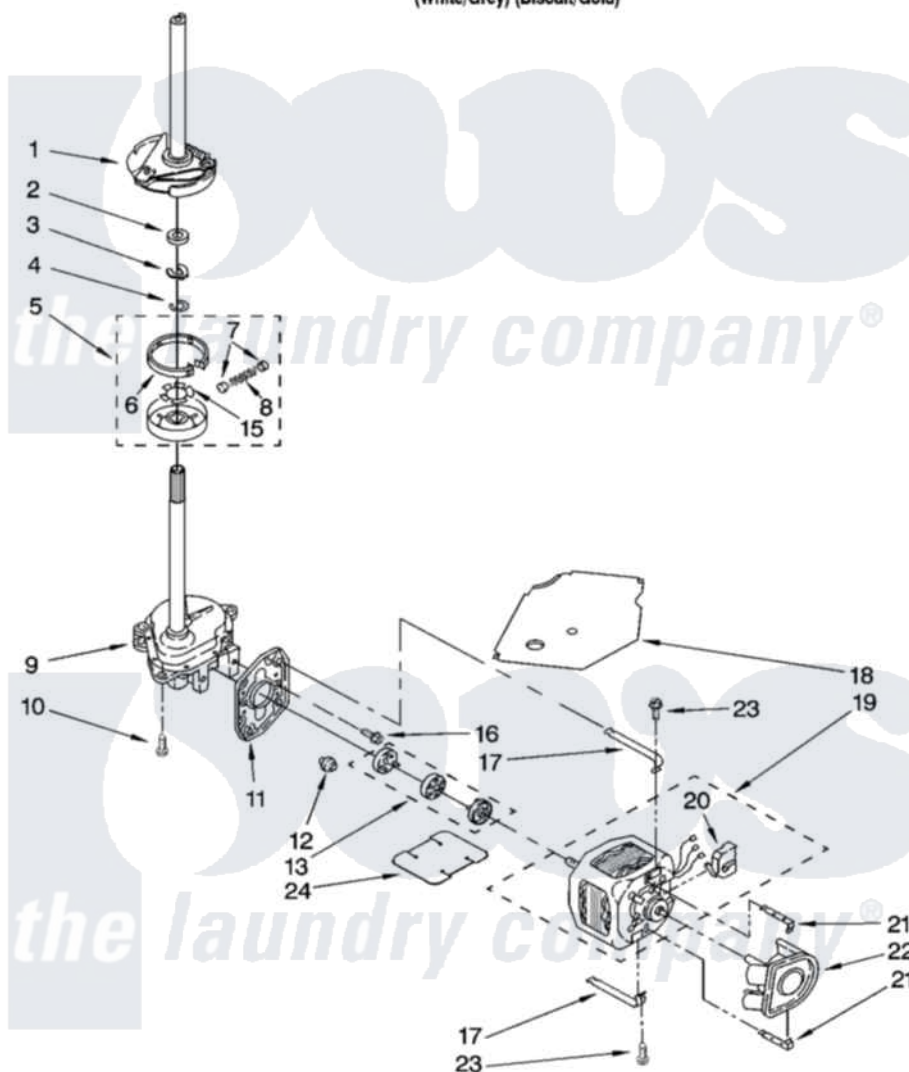

Whirlpool LSN1000LG3 04 - BRAKE, CLUTCH, GEARCASE, MOTOR AND PUMP PARTS

BRAKE, CLUTCH, GEARCASE, MOTOR AND PUMP PARTS

For Models: LSN1000LW3, LSN1000LG3
(White/Grey) (Biscuit/Gold)

8180172

7

Whirlpool [Residential Whirlpool LSN1000LG3 Washer Parts](#) Parts Diagram 04 - BRAKE, CLUTCH, GEARCASE, MOTOR AND PUMP PARTS

[Click on the part number to view part](#)

Item	Original Part Number	Replaced By	Status	Part Description
1	388952	285792		Basketdrive
2	63292			Washer, Spin Tube Thrust
3	62697	W10080230		Ring, Spin Tube Support
4	63283	285353		Ring
5	3951311	285785		Clutch
6	3951308	285790		Lining
7	62646			Cap, Clutch Spring
8	3946792			Spring And Damper Assembly
9	3360630	3360629		Gearcase
10	3357334	3400516		Screw Anti-Rattle
11	62611			Plate, Motor Mount To Gearcase
12	62691			Grommet, Motor
13	285753	285753A		Coupling
15	3355454			Clip, Main Drive

16	3400516		Screw Anti-Rattle
17	3349637	W10086010	Retainer, Motor
18	3362089		Shield, Tub To Motor
19	8529935		Motor, Main Drive
20	8529896		Switch, Main Drive Motor
21	8546127		Retainer, Pump
22	3363394		Pump
23	3387485	273556	Screw, 10-16 X 5/8
24	3946532		Shield, Motor