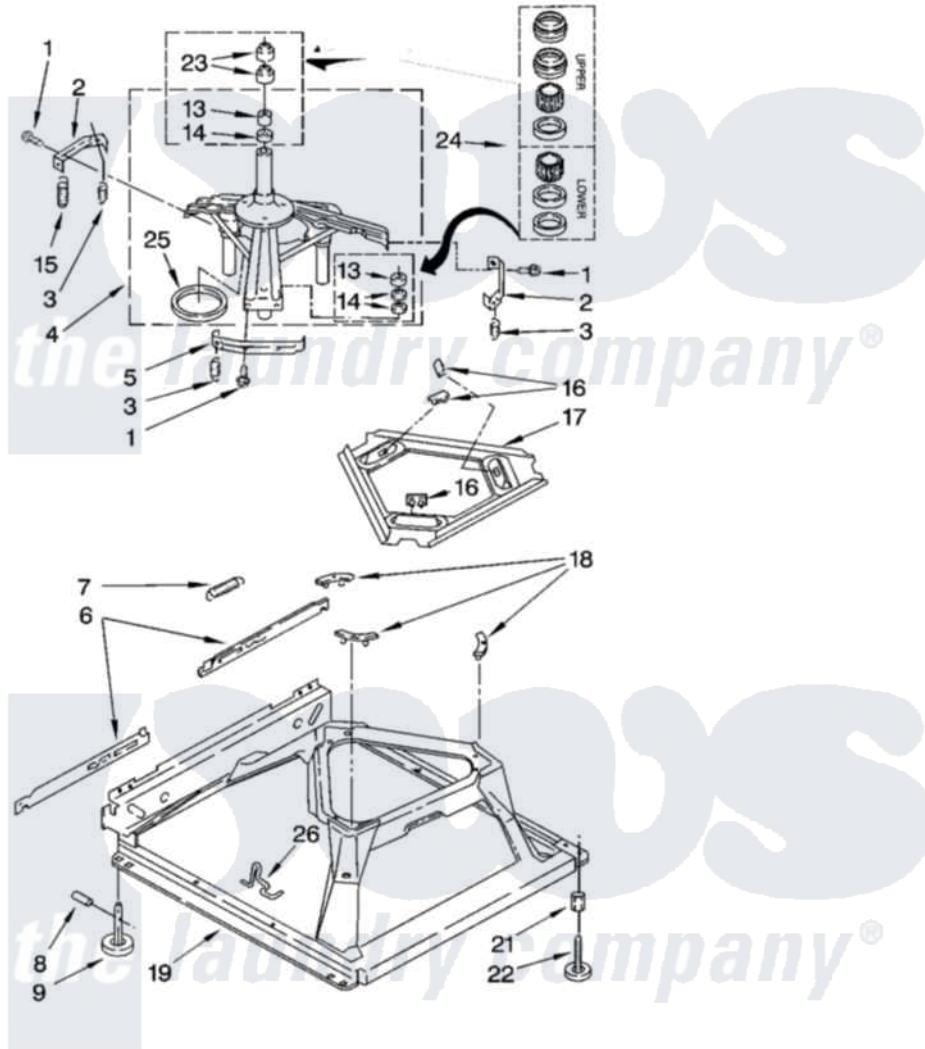

Whirlpool LSN1000LG3 05 - MACHINE BASE PARTS

MACHINE BASE PARTS

For Models: LSN1000LW3, LSN1000LG3
(White/Grey) (Biscuit/Gold)

8

8180172

[Whirlpool Residential Whirlpool LSN1000LG3 Washer Parts](#) Parts Diagram 05 - MACHINE BASE PARTS
Click on the part number to view part

Item	Original Part Number	Replaced By	Status	Part Description
1	3400076			Screw, Bracket Mounting
2	64067			Bracket, Spring Outer
3	63907			Spring, Suspension
4	3362087	280184		Support
5	64065			Bracket, Spring Outer
6	63466			Link, Leveling Mechanism
7	62597	8316845		Spring
8	62837			Pin, Knurled
9	62596	285244		Feet-Leveling
13	3347047	8546455		Bearing, Centerpost
14	357409	359449		Seal, Agitator Shaft
15	8318050	285901		Spring
16	62568	285219		Pad
17	3946509			Plate, Suspension
18	3363660	285744		Pad
19	3946512	285771		Base

21	3359452		Nut, Lock
22	389102	W10001130	Foot, Leveling
23	356934	8577376	Seal, Centerpost
24	285203		Centerpost Bearing Kit
25	63134		Ring, Sound Deadening
26	63806	W10145155	Retainer, Suspension Spring