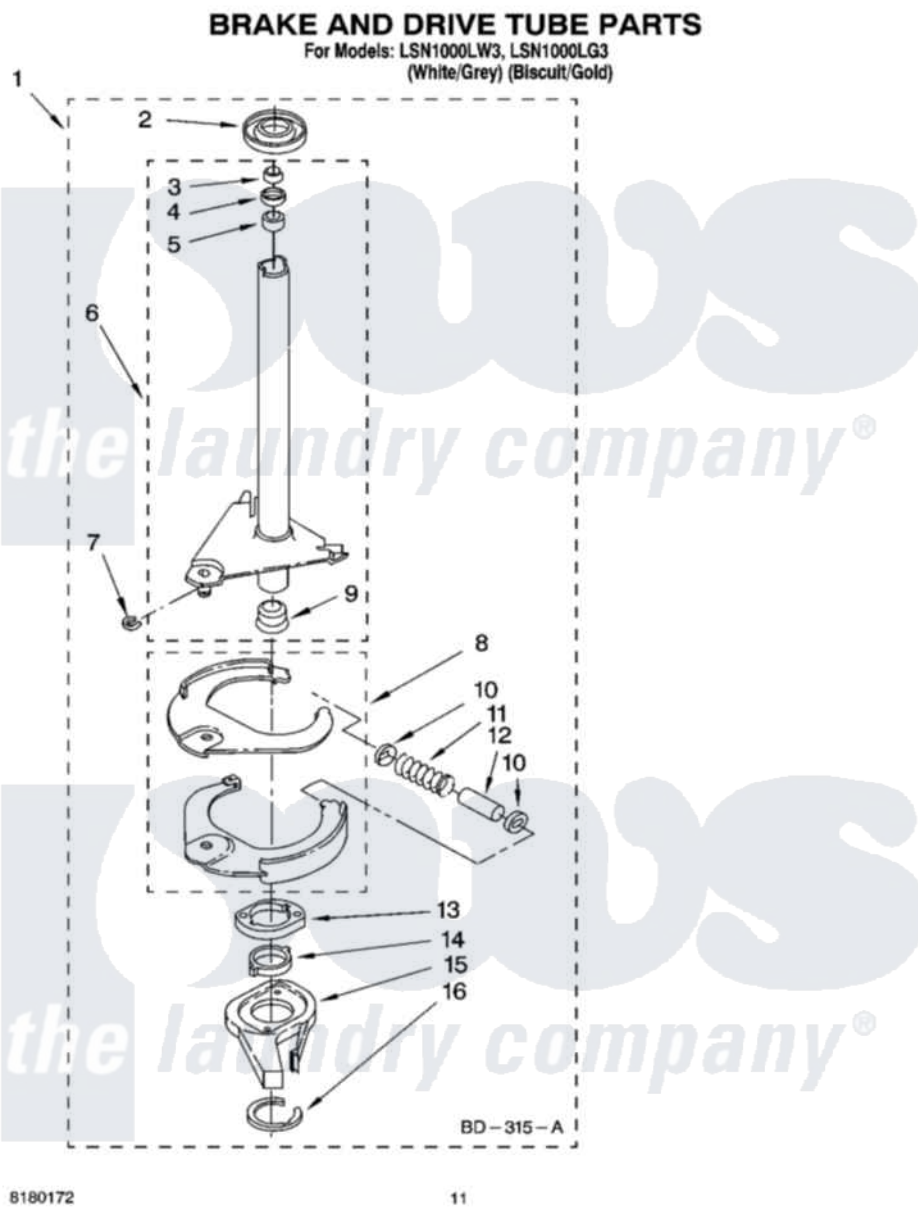

Whirlpool LSN1000LG3 07 - BRAKE AND DRIVE TUBE PARTS

8180172

11

Whirlpool Residential Whirlpool LSN1000LG3 Washer Parts Parts Diagram 07 - BRAKE AND DRIVE TUBE PARTS
Click on the part number to view part

Item	Original Part Number	Replaced By	Status	Part Description
1	388952	285792		Basketdrive
2	62658			Ring, Thrust
3	91939			Seal, Shaft
4	356427			Seal, Spin Pinion
5	356937			Spacer, Drive Tube
6	64027	64208		Tube-Spin
7	64035	W10083190		Ring, Retaining
8	64232	285438		Shoe-Brake
9	62703	8546462		"T" Bearing, Spin Tube
10	62648	285658		Sleeve
11	387806		Not Available	Spring, Brake
12	62909	285658		Sleeve
13	63023	8546461		Cam, Brake Release
14	63022			Sleeve, Cam
15	64194	285790		Lining
16	90368	W10083200		Ring, Retaining

" N/A

Not Available

FOLLOWING PARTS NOT
ILLUSTRATED

" [285208](#)

Lubricant