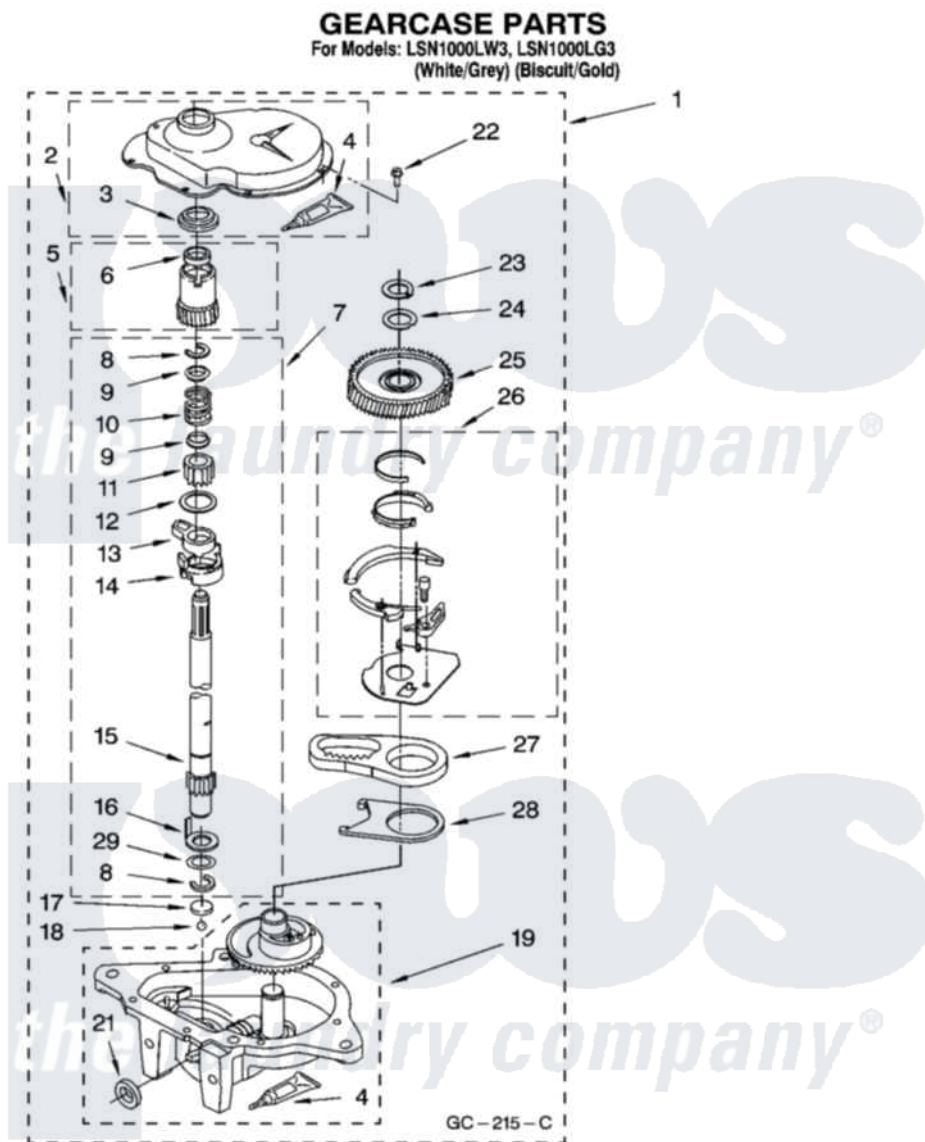

Whirlpool LSN1000LG3 08 - GEARCASE PARTS

12

8180172

Whirlpool Residential Whirlpool LSN1000LG3 Washer Parts Parts Diagram 08 - GEARCASE PARTS
Click on the part number to view part

Item	Original Part Number	Replaced By	Status	Part Description
1	3360630	3360629		Gearcase
2	285202			Cover, Gearcase
3	3349985			Seal, Gearcase Cover
4	285195			Sealer Sealer, Gasket
5	63320	285362		Gear and Pinion
6	356427			Seal, Spin Pinion
7	389387			Shaft, Agitator
8	90369		Not Available	Ring, Retaining (2)
9	62677			Retainer, Spring
10	62676			Spring, Agitator
11	63273	285509		Shaft, Agitator
12	62619			Washer, Agitator Gear
13	62580	285206		Cam-Agitator
14	62581	285206		Cam-Agitator
15	285509			Shaft, Agitator
16	62618			Washer, Cam Thrust

17	16018	285205	Bearing
18	85529	285205	Bearing
19	389230	285515	Gearcase
21	285352		Seal Kit, Thrust Plug
22	3351614		Screw, Gearcase Cover Mounting
23	3362552	285765	Ring-Retr
24	285735	285766	Washer Kit, Thrust
25	62570	285362	Gear and Pinon
26	388253	999516	Shelf-Glas
27	3349296	8546456	Rack, Connecting
28	62621		Actuator, Shift
29	388815		Washer, Intermediate 1 3976263 Miscellaneous Parts Bag 2 3976300 Washer, Inlet Hose 3 3366913 Clamp, Hose