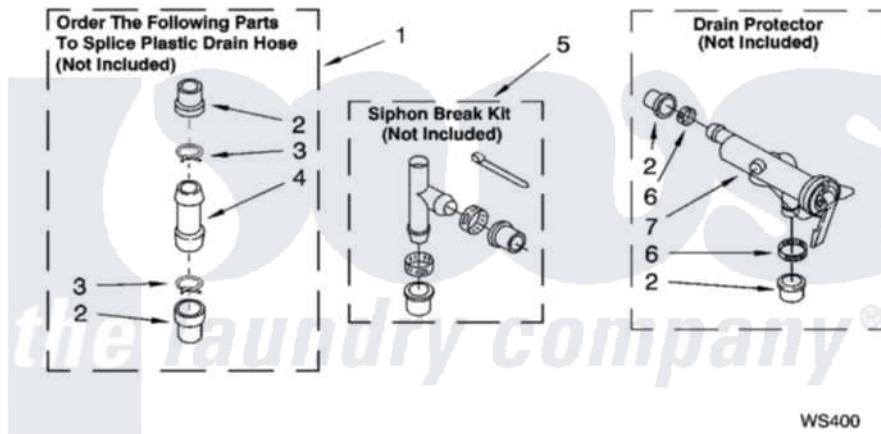

WATER SYSTEM PARTS

For Models: LSN1000LW3, LSN1000LG3
(White/Grey) (Biscuit/Gold)

8180172

13

[Whirlpool Residential Whirlpool LSN1000LG3 Washer Parts](#) Parts Diagram 09 - WATER SYSTEM PARTS
Click on the part number to view part

Item	Original Part Number	Replaced By	Status	Part Description
1	285442			Water System Parts
2	285321			Water System Parts
3	370447	285655		Clamp, Hose
4	16272			Connector, Straight
5	285320			Water System Parts
6	65349	285655		Clamp, Hose
7	367031			Water System Parts