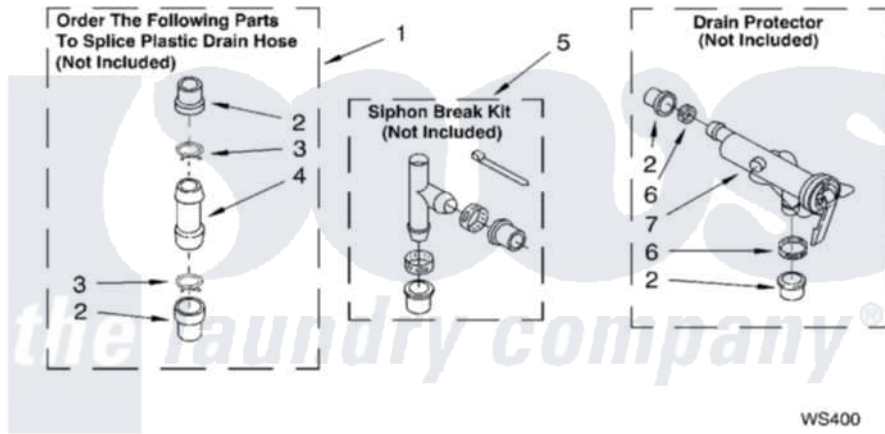

WATER SYSTEM PARTS

For Models: LSN1000LW1, LSN1000LG1
(White/Grey) (Biscuit/Gold)

8180067

13

Whirlpool [Residential Whirlpool LSN1000LW1 Washer Parts](#) Parts Diagram 09 - WATER SYSTEM PARTS
Click on the part number to view part

Item	Original Part Number	Replaced By	Status	Part Description
1	285442			Water System Parts
2	285321			Water System Parts
3	370447	285655		Clamp, Hose
4	16272			Connector, Straight
5	285320			Water System Parts
6	65349	285655		Clamp, Hose
7	367031			Water System Parts