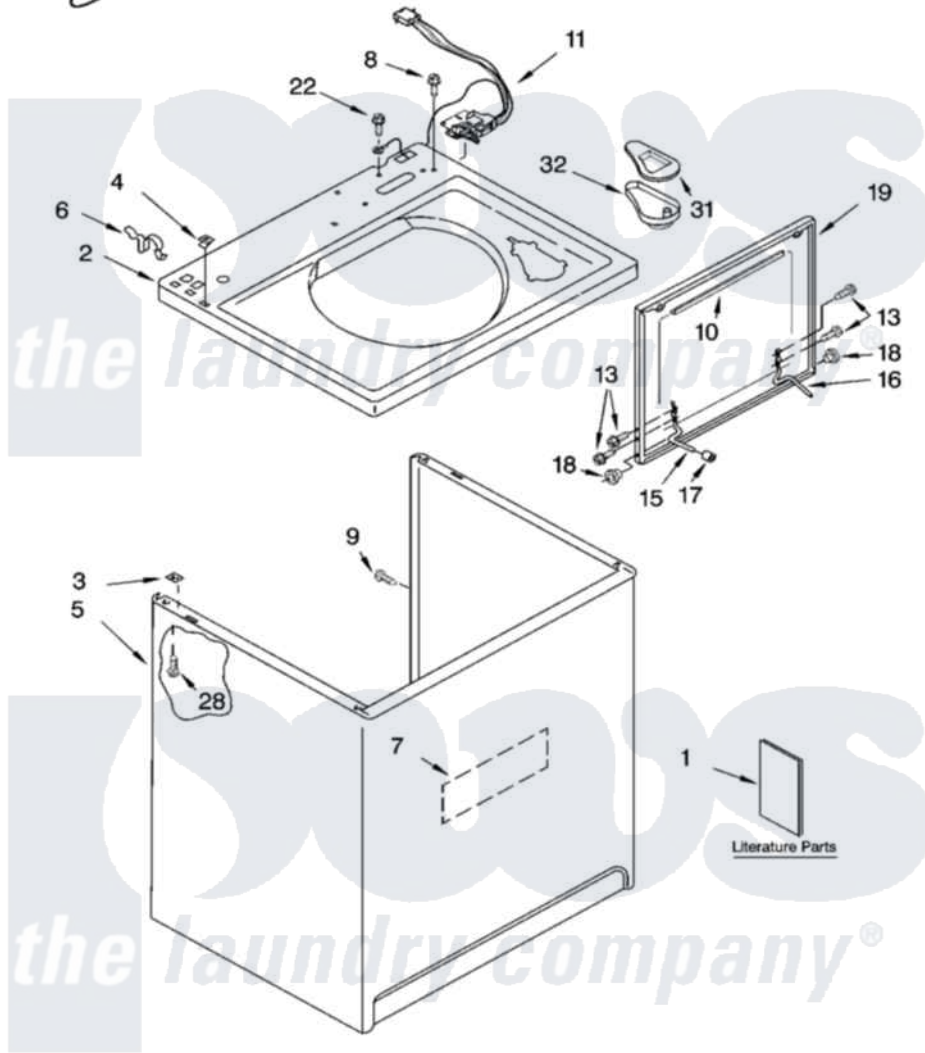

Whirlpool LSN1000LW2 01 - TOP AND CABINET PARTS

TOP AND CABINET PARTS

For Models: LSN1000LW2, LSN1000LG2
(White/Grey) (Biscuit/Gold)

AUTOMATIC
WASHER

10-03 Litho in U.S.A. (drd)

1

Part No. 8180133

[Whirlpool Residential Whirlpool LSN1000LW2 Washer Parts](#) Parts Diagram 01 - TOP AND CABINET PARTS

[Click on the part number to view part](#)

Item	Original Part Number	Replaced By	Status	Part Description
1	LIT3956025		Not Available	Literature Parts (Installation Instructions)
"	LIT3955899		Not Available	Literature Parts (Feature Sheet)
"	LIT3955869			Literature Parts
"	LIT3956261		Not Available	Literature Parts (Energy Guide)
"	LIT3955782		Not Available	Literature Parts (Wiring Diagram)
"	N/A		Not Available	Following May Be Purchased DO-IT-YOURSELF REPAIR MANUALS
"	LIT4313896	4313896		Do-It-Yourself Repair Manuals
2	3955792			Top
"	3955793			Top
3	62750			Spacer, Cabinet To Top (4)
4	357213			Nut, Push-In
5	63424			Cabinet
"	3954357			Cabinet

6	62780		Clip, Top And Cabinet And Rear Panel
7	3976348		Absorber, Sound
8	3400611		Screw And Washer, Lid Switch
9	3357011	308685	Side Trim)
10	8054939		Seal, Lid
11	8054980		Switch, Lid
13	355274	W10119828	Screw, Lid Hinge Mounting
15	8055257		Hinge, Lid
16	8055256		Hinge, Lid
17	19119		Bumper, Lid Hinge
18	8319539		Bearing, Lid Hinge
19	3956016	3957547	Lid
"	3956017	3957548	Lid
22	3351614		Screw, Gearcase Cover Mounting
28	3390631		Screw, 10-16 X 3/8
31	3955788		Cover, Dispenser
32	8519517		Dispenser, Bleach