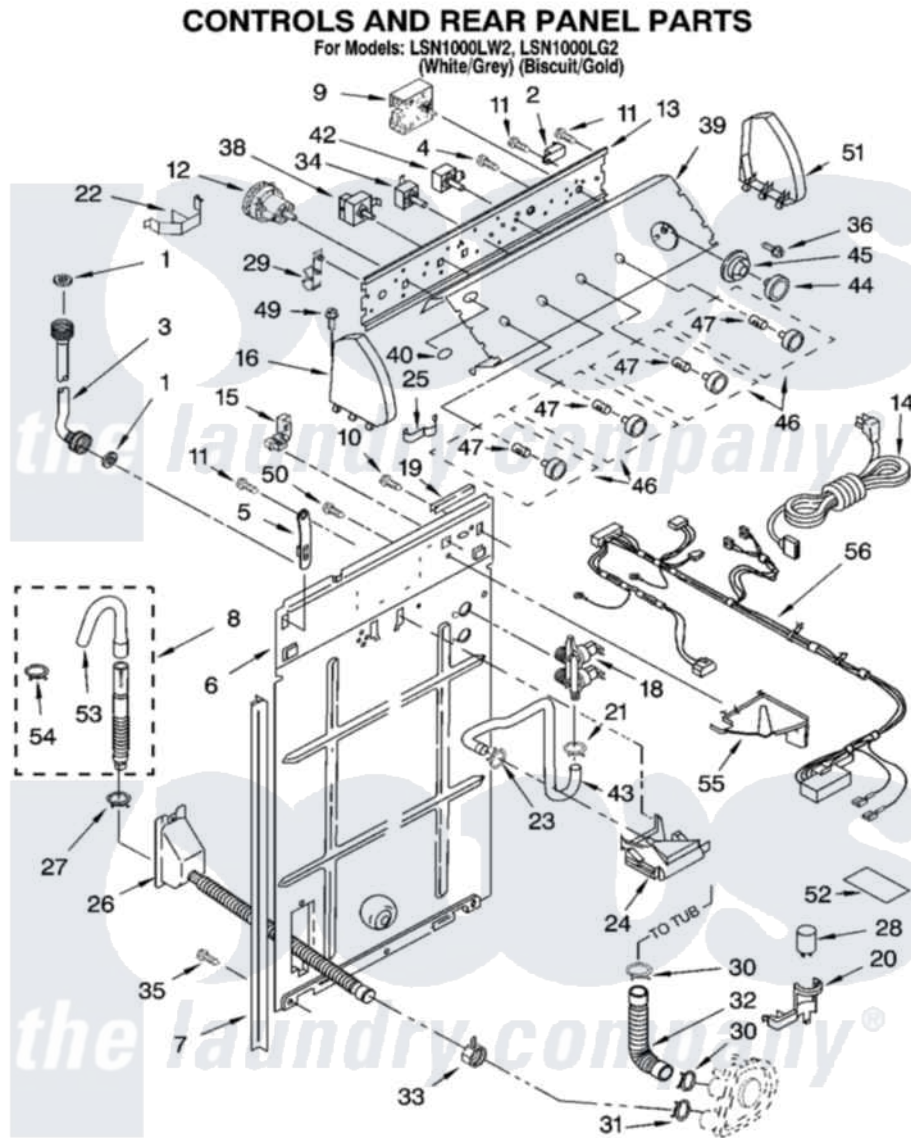

Whirlpool LSN1000LW2 02 - CONTROLS AND REAR PANEL PARTS

8180133

3

Whirlpool Residential Whirlpool LSN1000LW2 Washer Parts Parts Diagram 02 - CONTROLS AND REAR PANEL PARTS
Click on the part number to view part

Item	Original Part Number	Replaced By	Status	Part Description
1	3976300	16123		Washer Inlet-Hose Miscellaneous Parts Must be Ordered Separately.
2	694419			Mini-Buzzer
3	3949374	89503		Hose-Inlet
"	3949375	89503		Hose-Inlet
4	3400073			Screw, Ground
5	8318255	8568314		Strap, Console
6	3357978			Panel, Rear
7	62747			Pad, Rear Panel
8	3951609	285664		Hose
"	661577	285666		Hose
"	3357090	285702		Hose
9	3954071			Timer, Control
10	3351614			Screw, Gearcase Cover Mounting
11	90767			Screw, 8A X 3/8 HeX Washer Head Tapping