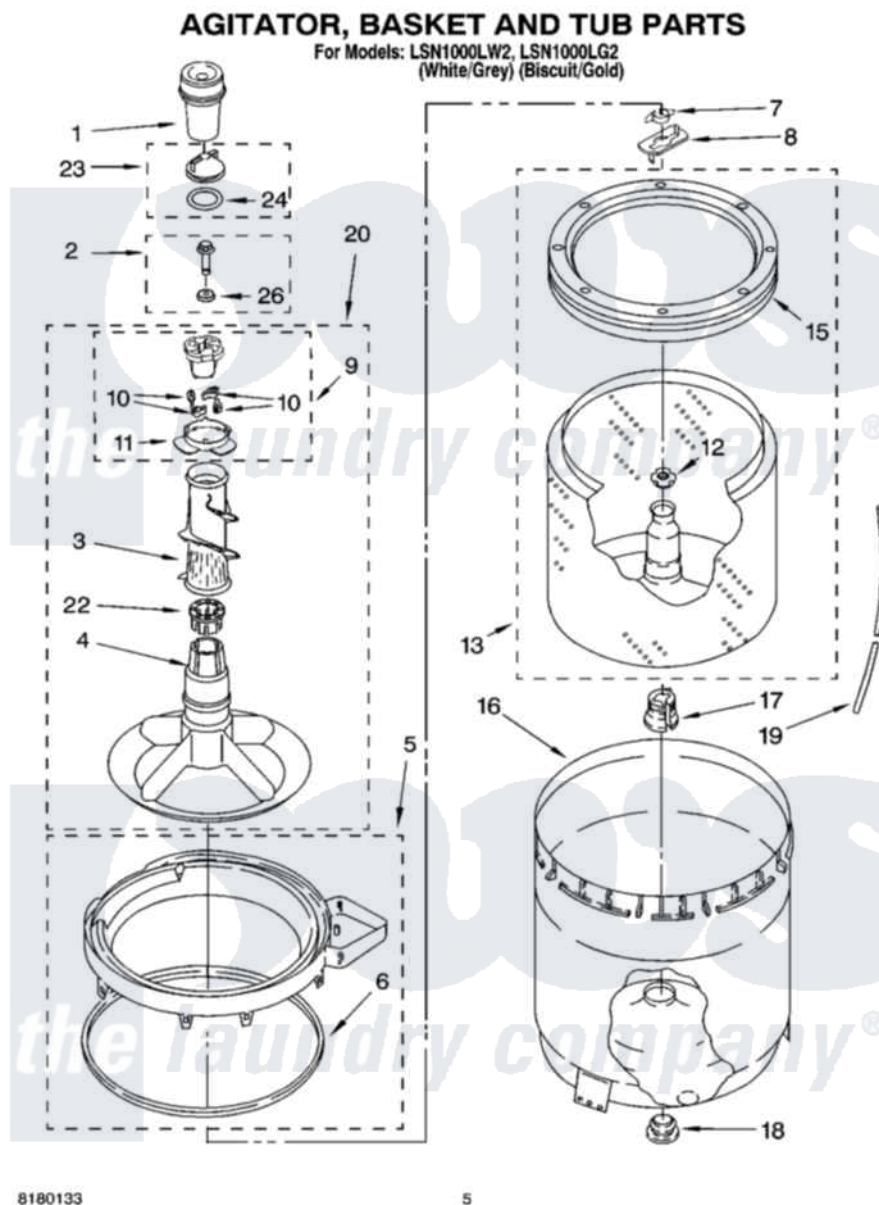

# Whirlpool LSN1000LW2 03 - AGITATOR, BASKET AND TUB PARTS

Whirlpool Residential Whirlpool LSN1000LW2 Washer Parts Parts Diagram 03 - AGITATOR, BASKET AND TUB PARTS

[Click on the part number to view part](#)

Item	Original Part Number	Replaced By	Status	Part Description
1	<a href="#">63580</a>			Dispenser, Fabric Softener
2	<a href="#">358237</a>			Screw And Washer
3	<a href="#">3363003</a>			Mover, Clothes
4	<a href="#">3951632</a>			Agitator
5	8528150	<a href="#">W10445870</a>		Ring-Tub
6	<a href="#">3976308</a>			Gasket, Tub Ring
7	<a href="#">3354845</a>			Clip, Agitator
8	3355921	<a href="#">8543666</a>		Washer, Agitator
9	3951682	<a href="#">285809</a>		Cam-Agitator
10	3366877	<a href="#">80040</a>		Dog-Agitator
11	<a href="#">3952374</a>			Bearing, Driven Cam
12	<a href="#">21366</a>			Nut, Spanner
13	8526016	<a href="#">W10389328</a>		Clothes Container, Assembly
15	8519788	<a href="#">387240</a>		Ring, Balance
16	<a href="#">63849</a>			Strain Relief, Power Cord
17	<a href="#">389140</a>			Tub Block, Basket Drive

18	<a href="#">383727</a>		Gasket, Centerpodt
19	3347780	<a href="#">353244</a>	Hose, Pressure Switch
20	<a href="#">3951744</a>		Agitator Assembly
22	<a href="#">3951608</a>		Spacer, Thrust
23	3354733	<a href="#">W10074580</a>	Cap, Barrier
24	3348855	<a href="#">W10072840</a>	Fabric Softener
26	<a href="#">3949550</a>		Washer