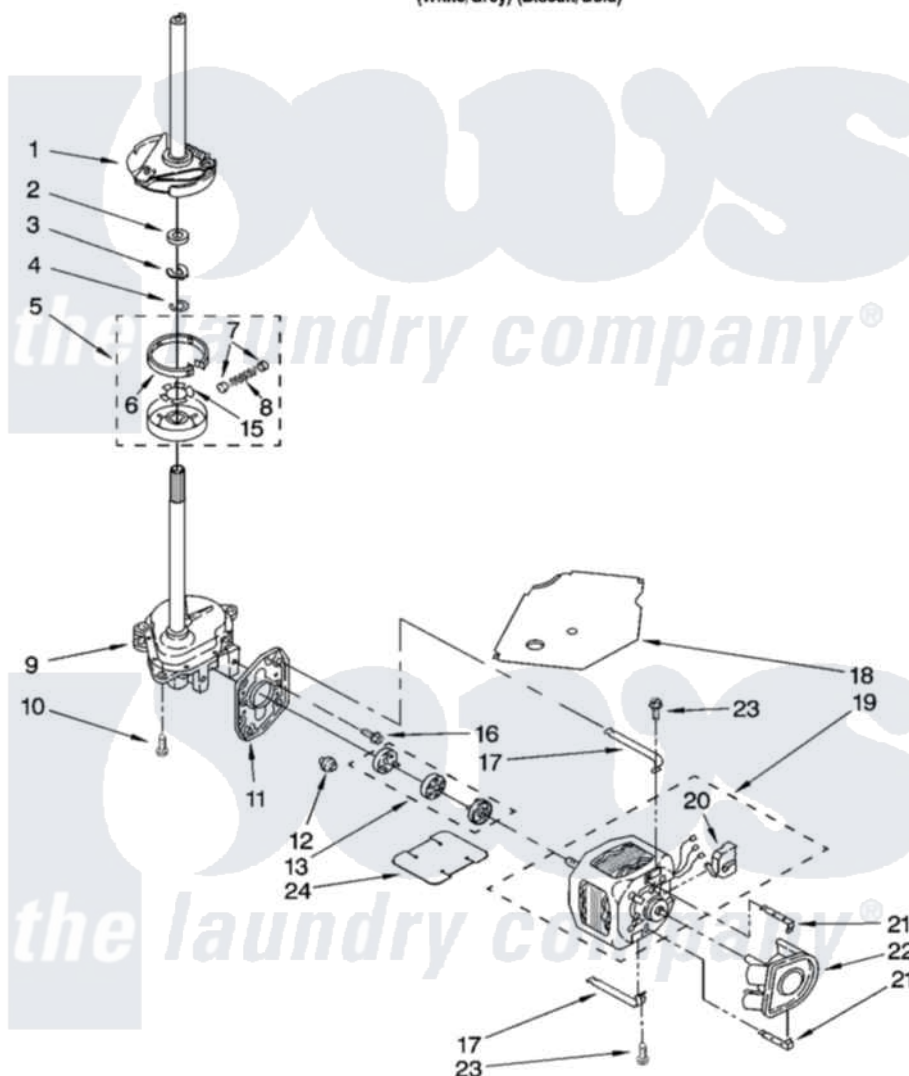

# Whirlpool LSN1000LW2 04 - BRAKE, CLUTCH, GEARCASE, MOTOR AND PUMP PARTS

## BRAKE, CLUTCH, GEARCASE, MOTOR AND PUMP PARTS

For Models: LSN1000LW2, LSN1000LG2  
(White/Grey) (Biscuit/Gold)

8180133

7

Whirlpool [Residential Whirlpool LSN1000LW2 Washer Parts](#) Parts Diagram 04 - BRAKE, CLUTCH, GEARCASE, MOTOR AND PUMP PARTS  
Click on the part number to view part

Item	Original Part Number	Replaced By	Status	Part Description
1	388952	<a href="#">285792</a>		Basketdrive
2	<a href="#">63292</a>			Washer, Spin Tube Thrust
3	62697	<a href="#">W10080230</a>		Ring, Spin Tube Support
4	63283	<a href="#">285353</a>		Ring
5	3951311	<a href="#">285785</a>		Clutch
6	3951308	<a href="#">285790</a>		Lining
7	<a href="#">62646</a>			Cap, Clutch Spring
8	<a href="#">3946792</a>			Spring And Damper Assembly
9	3360630	<a href="#">3360629</a>		Gearcase
10	3357334	<a href="#">3400516</a>		Screw Anti-Rattle
11	<a href="#">62611</a>			Plate, Motor Mount To Gearcase
12	<a href="#">62691</a>			Grommet, Motor
13	285753	<a href="#">285753A</a>		Coupling
15	<a href="#">3355454</a>			Clip, Main Drive

16	<a href="#">3400516</a>		Screw Anti-Rattle
17	3349637	<a href="#">W10086010</a>	Retainer, Motor
18	<a href="#">3362089</a>		Shield, Tub To Motor
19	<a href="#">8529935</a>		Motor, Main Drive
20	<a href="#">8529896</a>		Switch, Main Drive Motor
21	<a href="#">8546127</a>		Retainer, Pump
22	<a href="#">3363394</a>		Pump
23	3387485	<a href="#">273556</a>	Screw, 10-16 X 5/8
24	<a href="#">3946532</a>		Shield, Motor