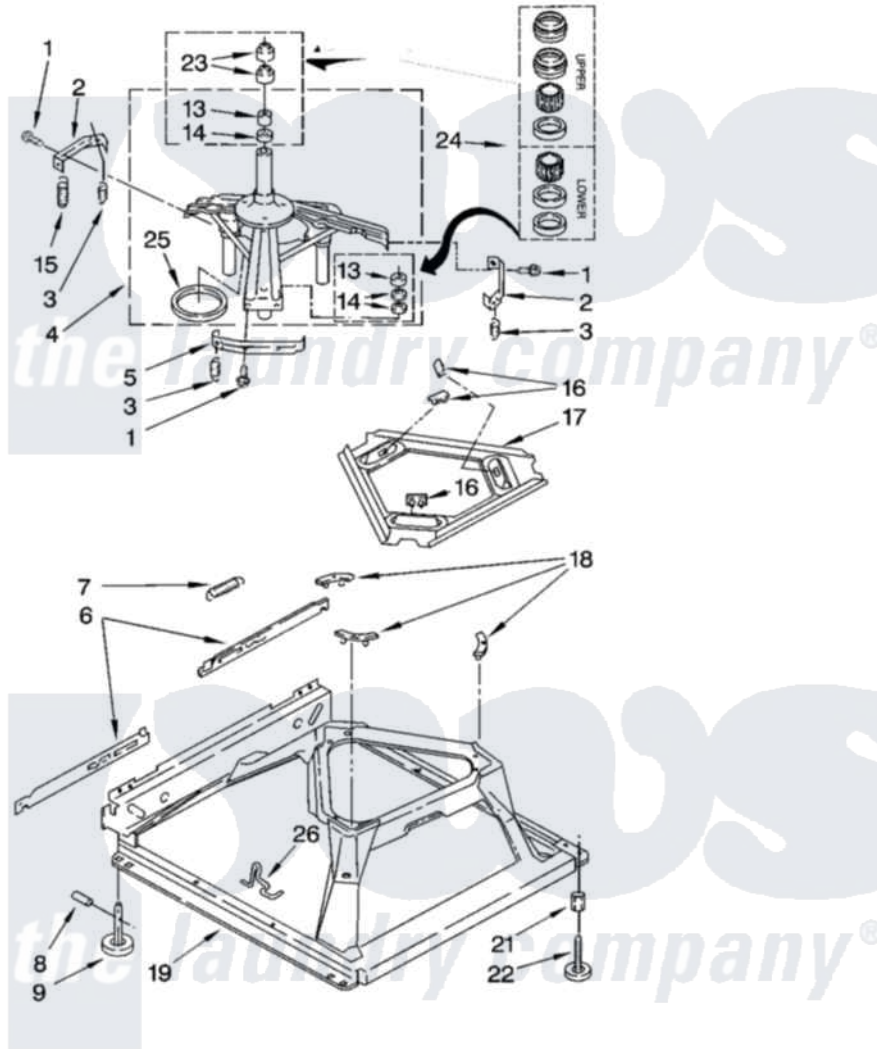

# Whirlpool LSN1000LW2 05 - MACHINE BASE PARTS

## MACHINE BASE PARTS

For Models: LSN1000LW2, LSN1000LG2  
(White/Grey) (Biscuit/Gold)

Whirlpool Residential Whirlpool LSN1000LW2 Washer Parts Parts Diagram 05 - MACHINE BASE PARTS  
Click on the part number to view part

Item	Original Part Number	Replaced By	Status	Part Description
1	<a href="#">3400076</a>			Screw, Bracket Mounting
2	<a href="#">64067</a>			Bracket, Spring Outer
3	<a href="#">63907</a>			Spring, Suspension
4	3362087	<a href="#">280184</a>		Support
5	<a href="#">64065</a>			Bracket, Spring Outer
6	<a href="#">63466</a>			Link, Leveling Mechanism
7	62597	<a href="#">8316845</a>		Spring
8	<a href="#">62837</a>			Pin, Knurled
9	62596	<a href="#">285244</a>		Feet-Leveling
13	3347047	<a href="#">8546455</a>		Bearing, Centerpost
14	357409	<a href="#">359449</a>		Seal, Agitator Shaft
15	8318050	<a href="#">285901</a>		Spring
16	62568	<a href="#">285219</a>		Pad
17	<a href="#">3946509</a>			Plate, Suspension
18	3363660	<a href="#">285744</a>		Pad
19	3946512	<a href="#">285771</a>		Base

21	<a href="#">3359452</a>		Nut, Lock
22	389102	<a href="#">W10001130</a>	Foot, Leveling
23	356934	<a href="#">8577376</a>	Seal, Centerpost
24	<a href="#">285203</a>		Centerpost Bearing Kit
25	<a href="#">63134</a>		Ring, Sound Deadening
26	63806	<a href="#">W10145155</a>	Retainer, Suspension Spring