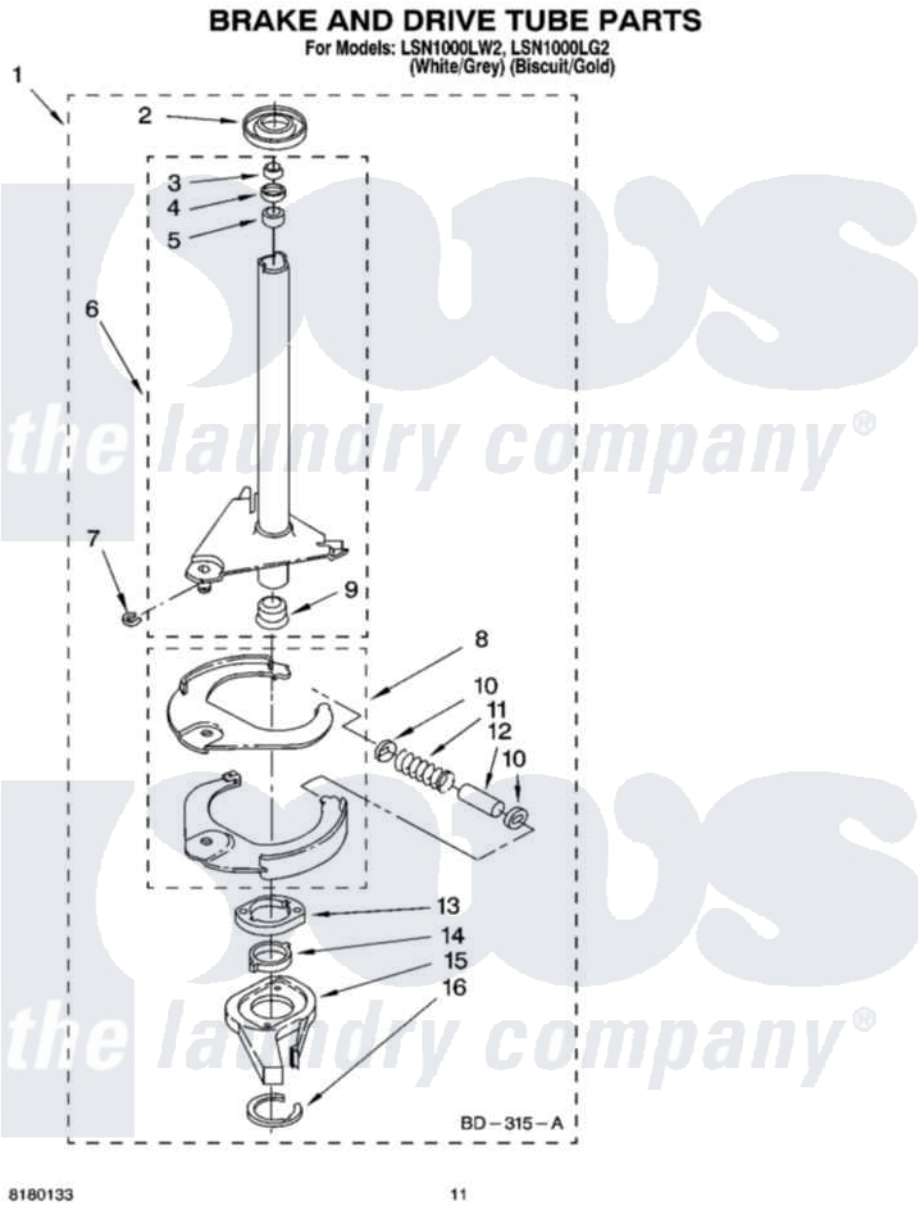

Whirlpool LSN1000LW2 07 - BRAKE AND DRIVE TUBE PARTS

8180133

11

Whirlpool [Residential Whirlpool LSN1000LW2 Washer Parts](#) Parts Diagram 07 - BRAKE AND DRIVE TUBE PARTS
Click on the part number to view part

Item	Original Part Number	Replaced By	Status	Part Description
1	388952	285792		Basketdrive
2	62658			Ring, Thrust
3	91939			Seal, Shaft
4	356427			Seal, Spin Pinion
5	356937			Spacer, Drive Tube
6	64027	64208		Tube-Spin
7	64035	W10083190		Ring, Retaining
8	64232	285438		Shoe-Brake
9	62703	8546462		"T" Bearing, Spin Tube
10	62648	285658		Sleeve
11	387806		Not Available	Spring, Brake
12	62909	285658		Sleeve
13	63023	8546461		Cam, Brake Release
14	63022			Sleeve, Cam
15	64194	285790		Lining
16	90368	W10083200		Ring, Retaining

" N/A

Not Available

FOLLOWING PARTS NOT
ILLUSTRATED

" [285208](#)

Lubricant