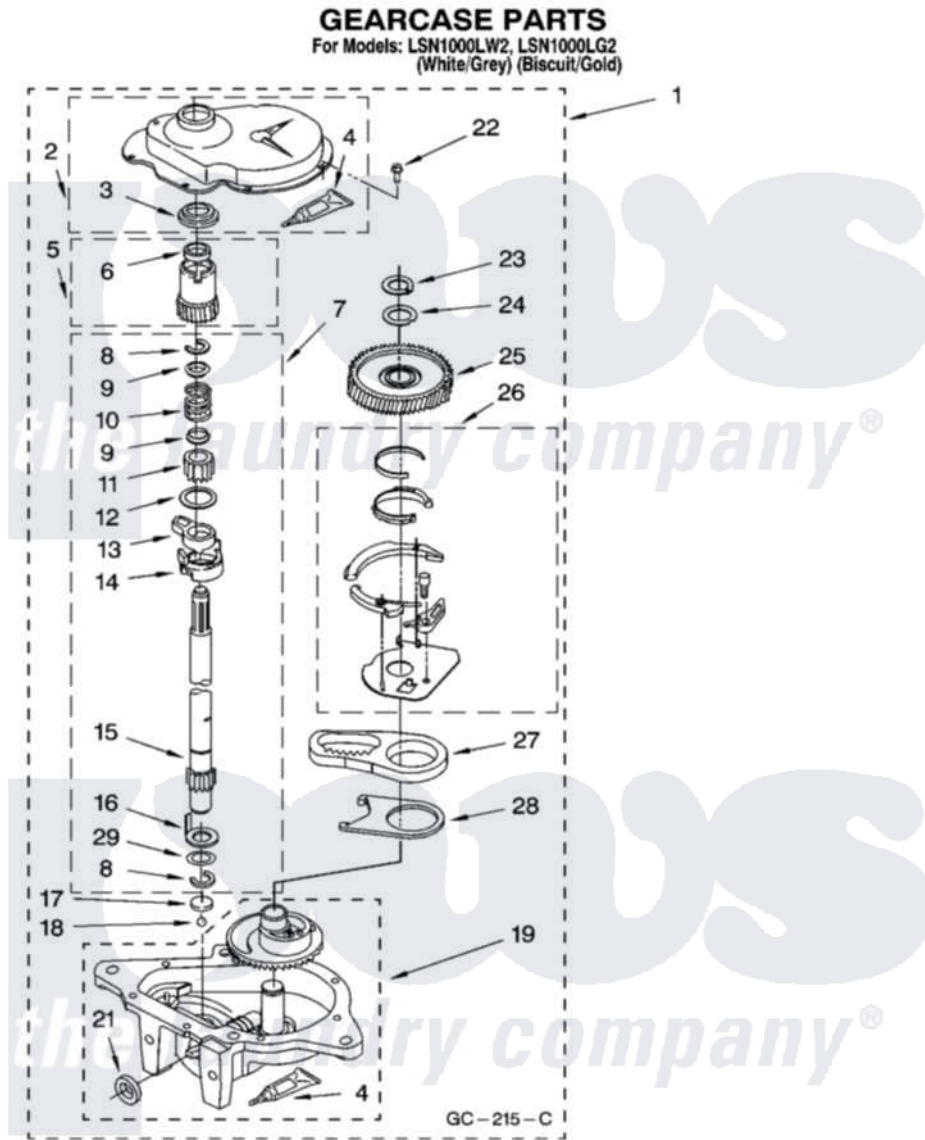

Whirlpool LSN1000LW2 08 - GEARCASE PARTS

12

8180133

Whirlpool Residential Whirlpool LSN1000LW2 Washer Parts Parts Diagram 08 - GEARCASE PARTS
Click on the part number to view part

Item	Original Part Number	Replaced By	Status	Part Description
1	3360630	3360629		Gearcase
2	285202			Cover, Gearcase
3	3349985			Seal, Gearcase Cover
4	285195			Sealer Sealer, Gasket
5	63320	285362		Gear and Pinion
6	356427			Seal, Spin Pinion
7	389387			Shaft, Agitator
8	90369		Not Available	Ring, Retaining (2)
9	62677			Retainer, Spring
10	62676			Spring, Agitator
11	63273	285509		Shaft, Agitator
12	62619			Washer, Agitator Gear
13	62580	285206		Cam-Agitator
14	62581	285206		Cam-Agitator
15	285509			Shaft, Agitator
16	62618			Washer, Cam Thrust

17	16018	285205	Bearing
18	85529	285205	Bearing
19	389230	285515	Gearcase
21	285352		Seal Kit, Thrust Plug
22	3351614		Screw, Gearcase Cover Mounting
23	3362552	285765	Ring-Retr
24	285735	285766	Washer Kit, Thrust
25	62570	285362	Gear and Pinon
26	388253	999516	Shelf-Glas
27	3349296	8546456	Rack, Connecting
28	62621		Actuator, Shift
29	388815		Washer, Intermediate 1 3976263 Miscellaneous Parts Bag 2 3976300 Washer, Inlet Hose 3 3366913 Clamp, Hose