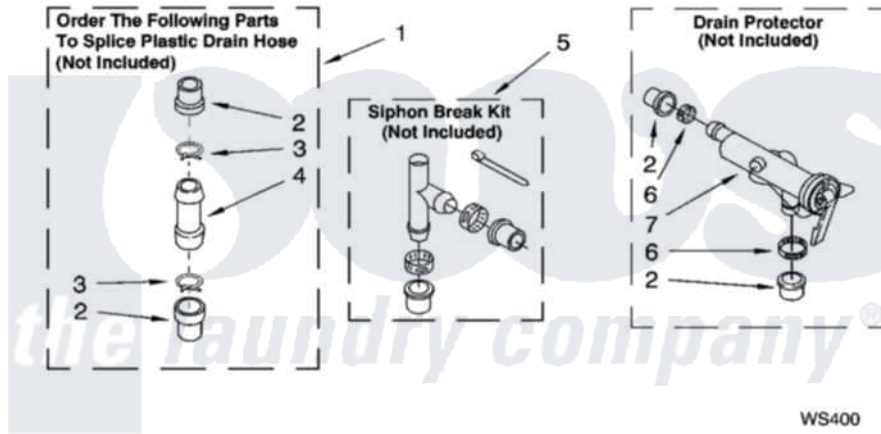

WATER SYSTEM PARTS

For Models: LSN1000LW2, LSN1000LG2
(White/Grey) (Biscuit/Gold)

8180133

13

Whirlpool [Residential Whirlpool LSN1000LW2 Washer Parts](#) Parts Diagram 09 - WATER SYSTEM PARTS
Click on the part number to view part

Item	Original Part Number	Replaced By	Status	Part Description
1	285442			Water System Parts
2	285321			Water System Parts
3	370447	285655		Clamp, Hose
4	16272			Connector, Straight
5	285320			Water System Parts
6	65349	285655		Clamp, Hose
7	367031			Water System Parts