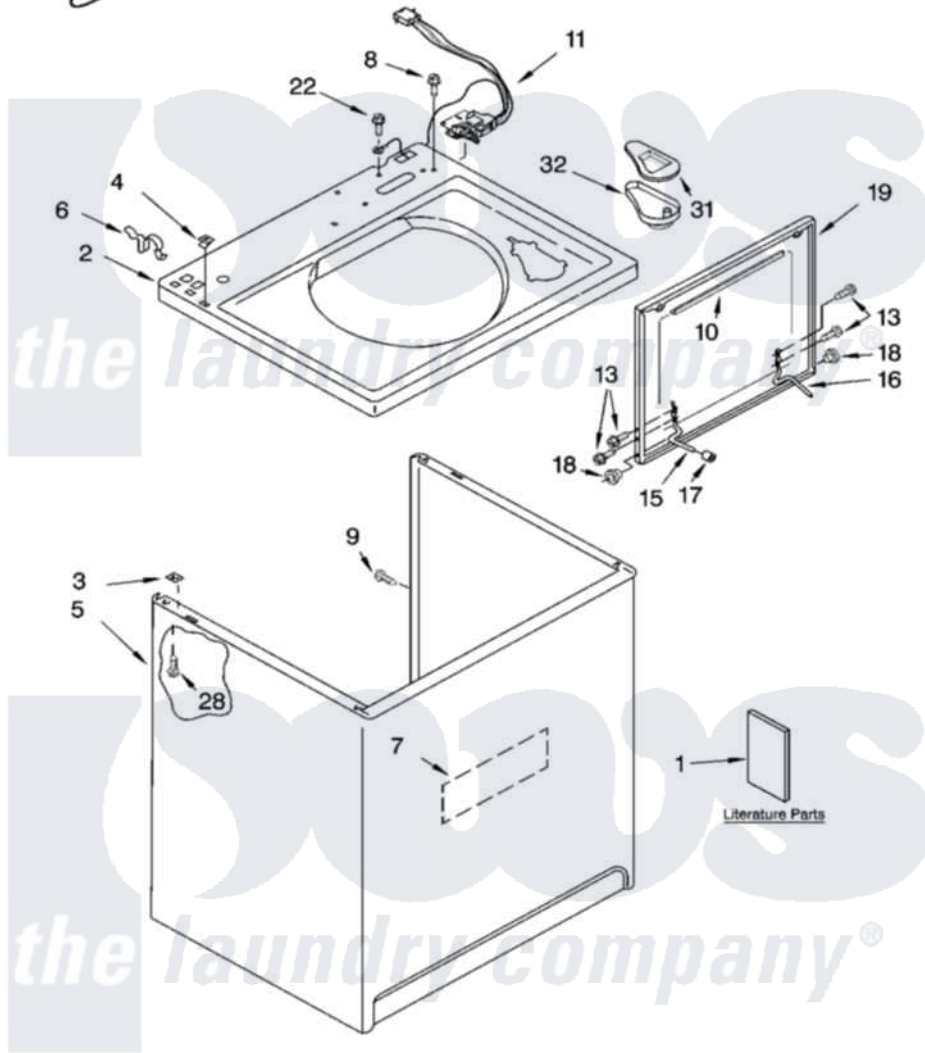

Whirlpool LSN1000LW3 01 - TOP AND CABINET PARTS

TOP AND CABINET PARTS

For Models: LSN1000LW3, LSN1000LG3
(White/Grey) (Biscuit/Gold)

AUTOMATIC
WASHER

11-03 Litho In U.S.A. (drd)

1

Part No. 8180172

[Whirlpool Residential Whirlpool LSN1000LW3 Washer Parts](#) Parts Diagram 01 - TOP AND CABINET PARTS

[Click on the part number to view part](#)

Item	Original Part Number	Replaced By	Status	Part Description
1	LIT3956025		Not Available	Literature Parts (Installation Instructions)
"	LIT3955869			Literature Parts
"	LIT3955907		Not Available	Literature Parts (Feature Sheet)
"	LIT3956342		Not Available	Literature Parts (Energy Guide)
"	LIT8541693		Not Available	Literature Parts (Wiring Diagram)
"	N/A		Not Available	Following May Be Purchased DO-IT-YOURSELF REPAIR MANUALS
"	LIT4313896	4313896		Do-It-Yourself Repair Manuals
2	3955792			Top
"	3955793			Top
3	62750			Spacer, Cabinet To Top (4)
4	357213			Nut, Push-In
5	63424			Cabinet
"	3954357			Cabinet

6	62780		Clip, Top And Cabinet And Rear Panel
7	3976348		Absorber, Sound
8	3400611		Screw And Washer, Lid Switch
9	3357011	308685	Side Trim)
10	8054939		Seal, Lid
11	8054980		Switch, Lid
13	355274	W10119828	Screw, Lid Hinge Mounting
15	8055257		Hinge, Lid
16	8055256		Hinge, Lid
17	19119		Bumper, Lid Hinge
18	8319539		Bearing, Lid Hinge
19	3956016	3957547	Lid
"	3956017	3957548	Lid
22	3351614		Screw, Gearcase Cover Mounting
28	3390631		Screw, 10-16 X 3/8
31	3955788		Cover, Dispenser
32	8519517		Dispenser, Bleach