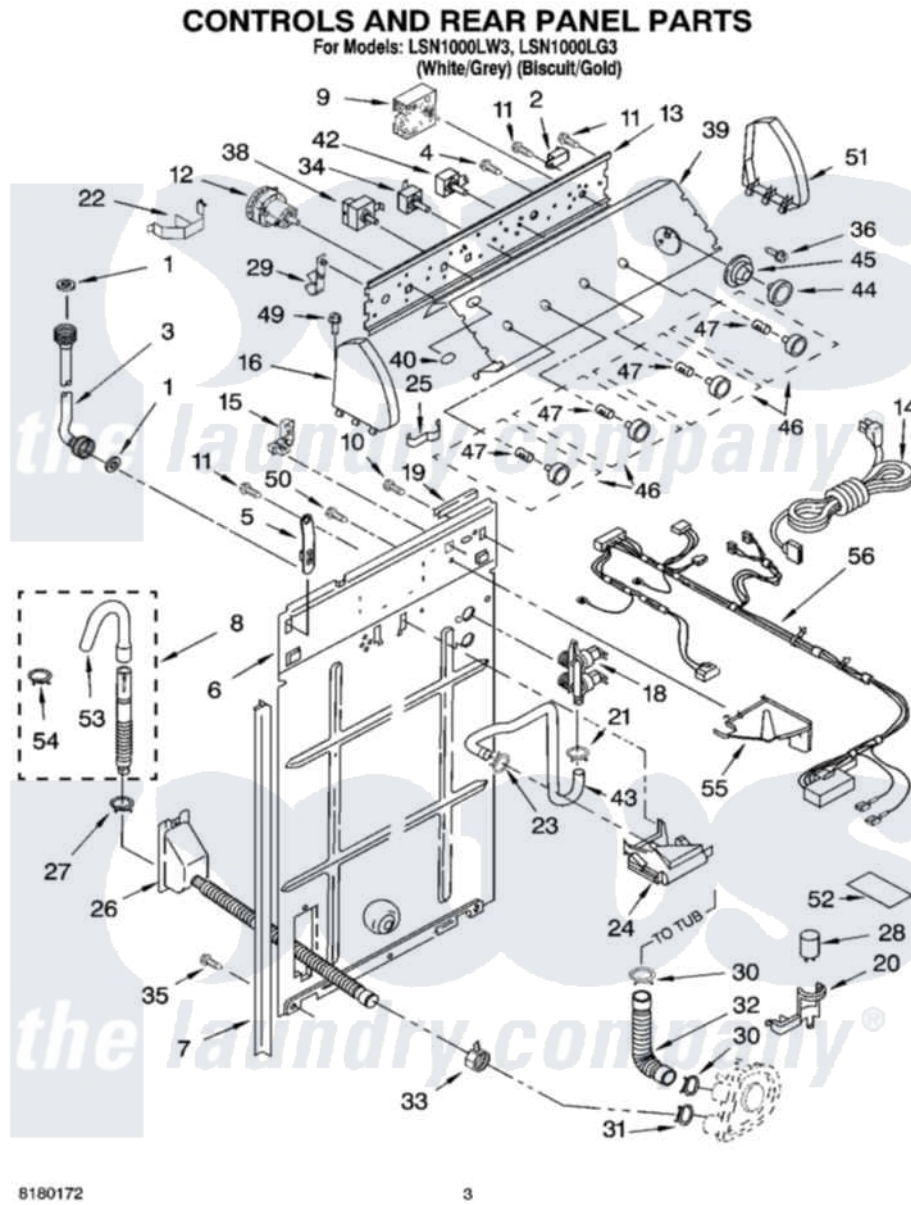

Whirlpool LSN1000LW3 02 - CONTROLS AND REAR PANEL PARTS

Whirlpool Residential Whirlpool LSN1000LW3 Washer Parts Parts Diagram 02 - CONTROLS AND REAR PANEL PARTS
Click on the part number to view part

Item	Original Part Number	Replaced By	Status	Part Description
1	3976300	16123		Washer Inlet-Hose Miscellaneous Parts Must be Ordered Separately.
2	694419			Mini-Buzzer
3	3949374	89503		Hose-Inlet
"	3949375	89503		Hose-Inlet
4	3400073			Screw, Ground
5	8318255	8568314		Strap, Console
6	3357978			Panel, Rear
7	62747			Pad, Rear Panel
8	3951609	285664		Hose
"	661577	285666		Hose
"	3357090	285702		Hose
9	8541270			Timer, Control
10	3351614			Screw, Gearcase Cover Mounting
11	90767			Screw, 8A X 3/8 HeX Washer Head Tapping