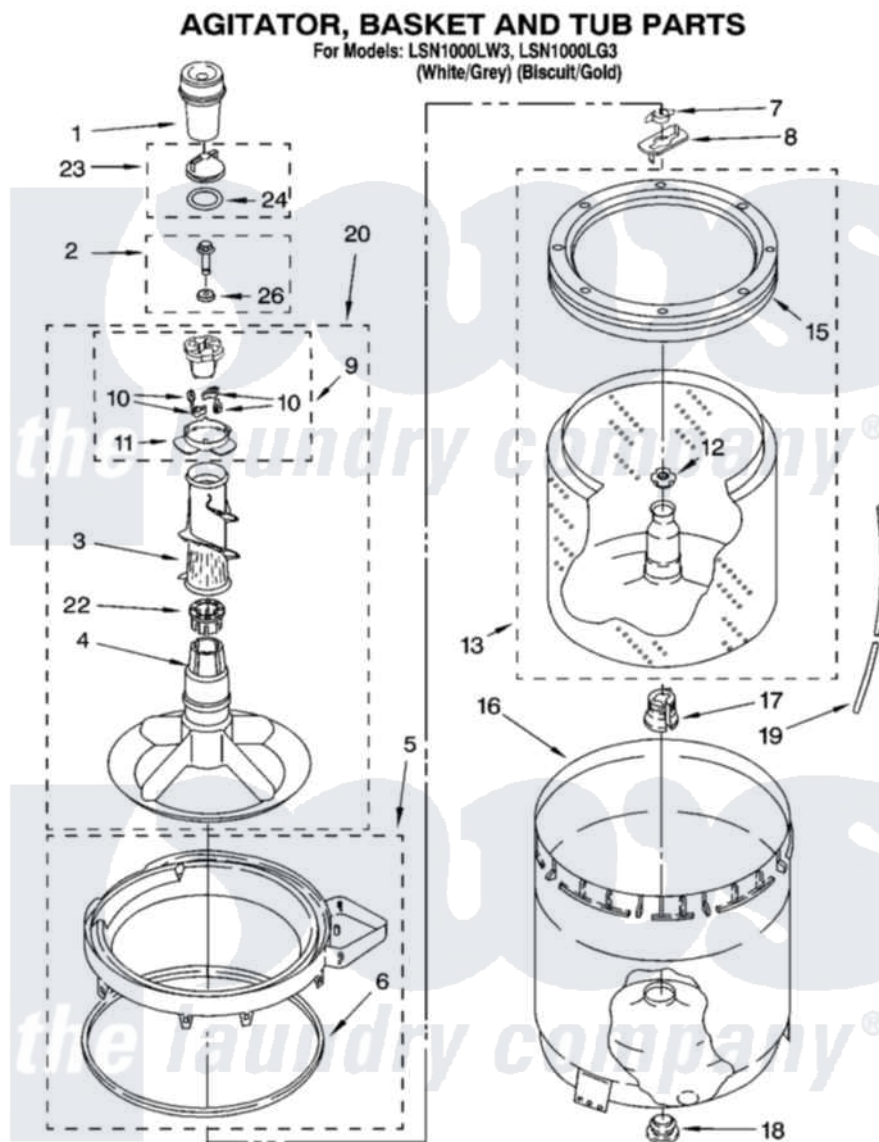

# Whirlpool LSN1000LW3 03 - AGITATOR, BASKET AND TUB PARTS

8180172

5

Whirlpool Residential Whirlpool LSN1000LW3 Washer Parts Parts Diagram 03 - AGITATOR, BASKET AND TUB PARTS

[Click on the part number to view part](#)

Item	Original Part Number	Replaced By	Status	Part Description
1	<a href="#">63580</a>			Dispenser, Fabric Softener
2	<a href="#">358237</a>			Screw And Washer
3	<a href="#">3363003</a>			Mover, Clothes
4	<a href="#">3951632</a>			Agitator
5	8528150	<a href="#">W10445870</a>		Ring-Tub
6	<a href="#">3976308</a>			Gasket, Tub Ring
7	<a href="#">3354845</a>			Clip, Agitator
8	3355921	<a href="#">8543666</a>		Washer, Agitator
9	3951682	<a href="#">285809</a>		Cam-Agitator
10	3366877	<a href="#">80040</a>		Dog-Agitator
11	<a href="#">3952374</a>			Bearing, Driven Cam
12	<a href="#">21366</a>			Nut, Spanner
13	8526016	<a href="#">W10389328</a>		Clothes Container, Assembly
15	8519788	<a href="#">387240</a>		Ring, Balance
16	<a href="#">63849</a>			Strain Relief, Power Cord
17	<a href="#">389140</a>			Tub Block, Basket Drive

18	<a href="#">383727</a>		Gasket, Centerpodt
19	3347780	<a href="#">353244</a>	Hose, Pressure Switch
20	<a href="#">3951744</a>		Agitator Assembly
22	<a href="#">3951608</a>		Spacer, Thrust
23	3354733	<a href="#">W10074580</a>	Cap, Barrier
24	3348855	<a href="#">W10072840</a>	Fabric Softener
26	<a href="#">3949550</a>		Washer