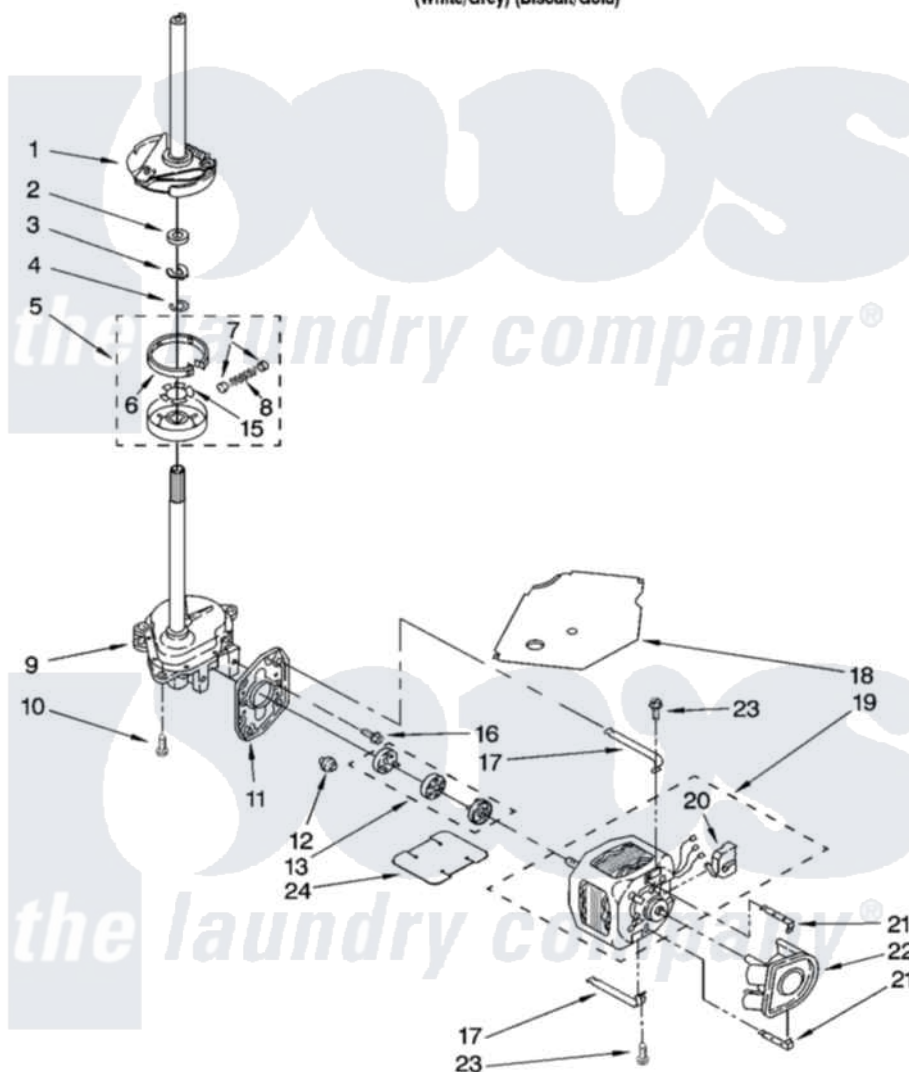

# Whirlpool LSN1000LW3 04 - BRAKE, CLUTCH, GEARCASE, MOTOR AND PUMP PARTS

## BRAKE, CLUTCH, GEARCASE, MOTOR AND PUMP PARTS

For Models: LSN1000LW3, LSN1000LG3  
(White/Grey) (Biscuit/Gold)

8180172

7

Whirlpool [Residential Whirlpool LSN1000LW3 Washer Parts](#) Parts Diagram 04 - BRAKE, CLUTCH, GEARCASE, MOTOR AND PUMP PARTS  
Click on the part number to view part

Item	Original Part Number	Replaced By	Status	Part Description
1	388952	<a href="#">285792</a>		Basketdrive
2	<a href="#">63292</a>			Washer, Spin Tube Thrust
3	62697	<a href="#">W10080230</a>		Ring, Spin Tube Support
4	63283	<a href="#">285353</a>		Ring
5	3951311	<a href="#">285785</a>		Clutch
6	3951308	<a href="#">285790</a>		Lining
7	<a href="#">62646</a>			Cap, Clutch Spring
8	<a href="#">3946792</a>			Spring And Damper Assembly
9	3360630	<a href="#">3360629</a>		Gearcase
10	3357334	<a href="#">3400516</a>		Screw Anti-Rattle
11	<a href="#">62611</a>			Plate, Motor Mount To Gearcase
12	<a href="#">62691</a>			Grommet, Motor
13	285753	<a href="#">285753A</a>		Coupling
15	<a href="#">3355454</a>			Clip, Main Drive

16	<a href="#">3400516</a>		Screw Anti-Rattle
17	3349637	<a href="#">W10086010</a>	Retainer, Motor
18	<a href="#">3362089</a>		Shield, Tub To Motor
19	<a href="#">8529935</a>		Motor, Main Drive
20	<a href="#">8529896</a>		Switch, Main Drive Motor
21	<a href="#">8546127</a>		Retainer, Pump
22	<a href="#">3363394</a>		Pump
23	3387485	<a href="#">273556</a>	Screw, 10-16 X 5/8
24	<a href="#">3946532</a>		Shield, Motor