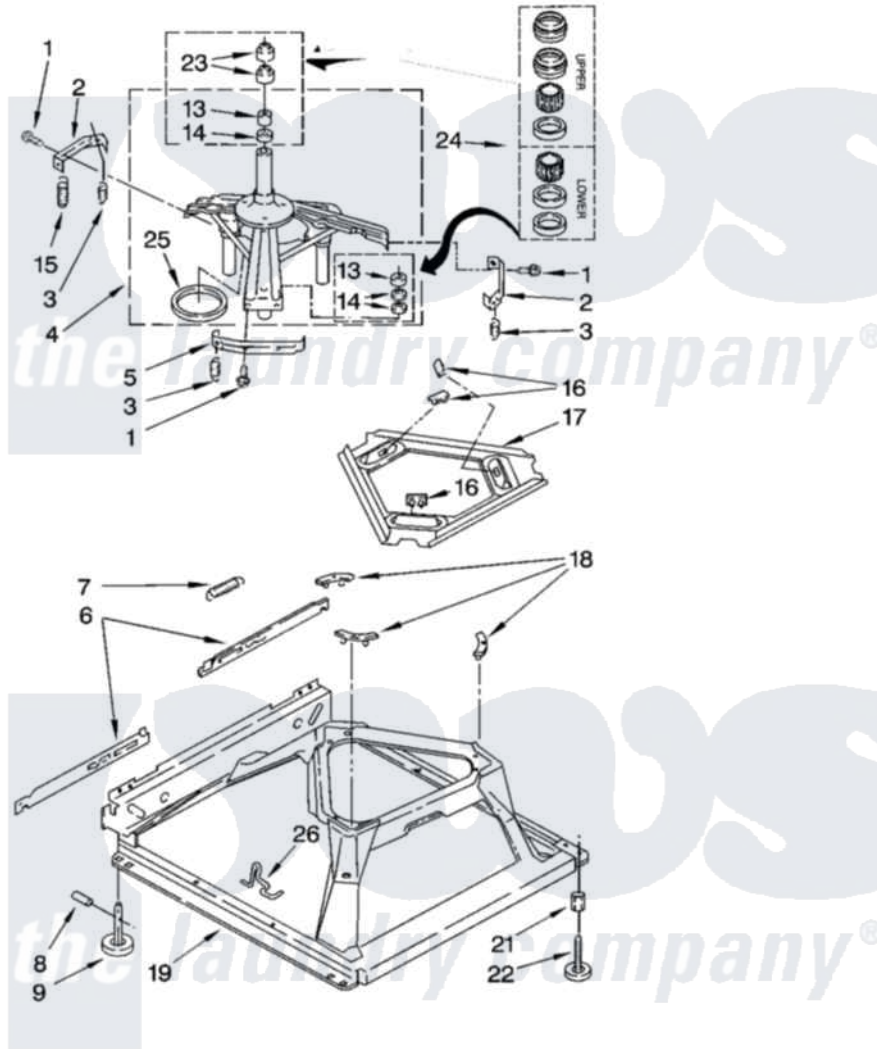

Whirlpool LSN1000LW3 05 - MACHINE BASE PARTS

MACHINE BASE PARTS

For Models: LSN1000LW3, LSN1000LG3
(White/Grey) (Biscuit/Gold)

8

8180172

Whirlpool [Residential Whirlpool LSN1000LW3 Washer Parts](#) Parts Diagram 05 - MACHINE BASE PARTS
Click on the part number to view part

Item	Original Part Number	Replaced By	Status	Part Description
1	3400076			Screw, Bracket Mounting
2	64067			Bracket, Spring Outer
3	63907			Spring, Suspension
4	3362087	280184		Support
5	64065			Bracket, Spring Outer
6	63466			Link, Leveling Mechanism
7	62597	8316845		Spring
8	62837			Pin, Knurled
9	62596	285244		Feet-Leveling
13	3347047	8546455		Bearing, Centerpost
14	357409	359449		Seal, Agitator Shaft
15	8318050	285901		Spring
16	62568	285219		Pad
17	3946509			Plate, Suspension
18	3363660	285744		Pad
19	3946512	285771		Base

21	3359452		Nut, Lock
22	389102	W10001130	Foot, Leveling
23	356934	8577376	Seal, Centerpost
24	285203		Centerpost Bearing Kit
25	63134		Ring, Sound Deadening
26	63806	W10145155	Retainer, Suspension Spring