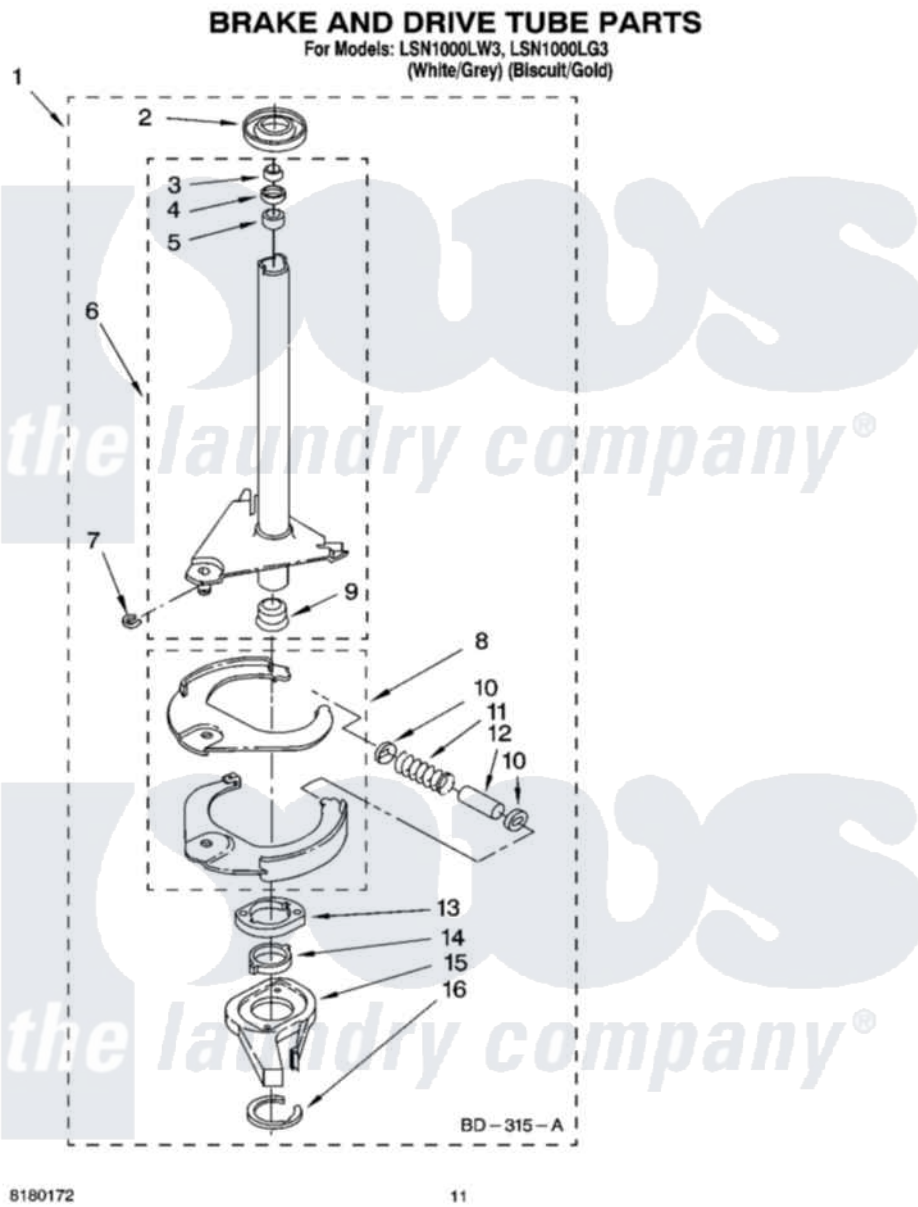

Whirlpool LSN1000LW3 07 - BRAKE AND DRIVE TUBE PARTS

8180172

11

Whirlpool [Residential Whirlpool LSN1000LW3 Washer Parts](#) Parts Diagram 07 - BRAKE AND DRIVE TUBE PARTS
Click on the part number to view part

Item	Original Part Number	Replaced By	Status	Part Description
1	388952	285792		Basketdrive
2	62658			Ring, Thrust
3	91939			Seal, Shaft
4	356427			Seal, Spin Pinion
5	356937			Spacer, Drive Tube
6	64027	64208		Tube-Spin
7	64035	W10083190		Ring, Retaining
8	64232	285438		Shoe-Brake
9	62703	8546462		"T" Bearing, Spin Tube
10	62648	285658		Sleeve
11	387806		Not Available	Spring, Brake
12	62909	285658		Sleeve
13	63023	8546461		Cam, Brake Release
14	63022			Sleeve, Cam
15	64194	285790		Lining
16	90368	W10083200		Ring, Retaining

" N/A

Not Available

FOLLOWING PARTS NOT
ILLUSTRATED

" [285208](#)

Lubricant