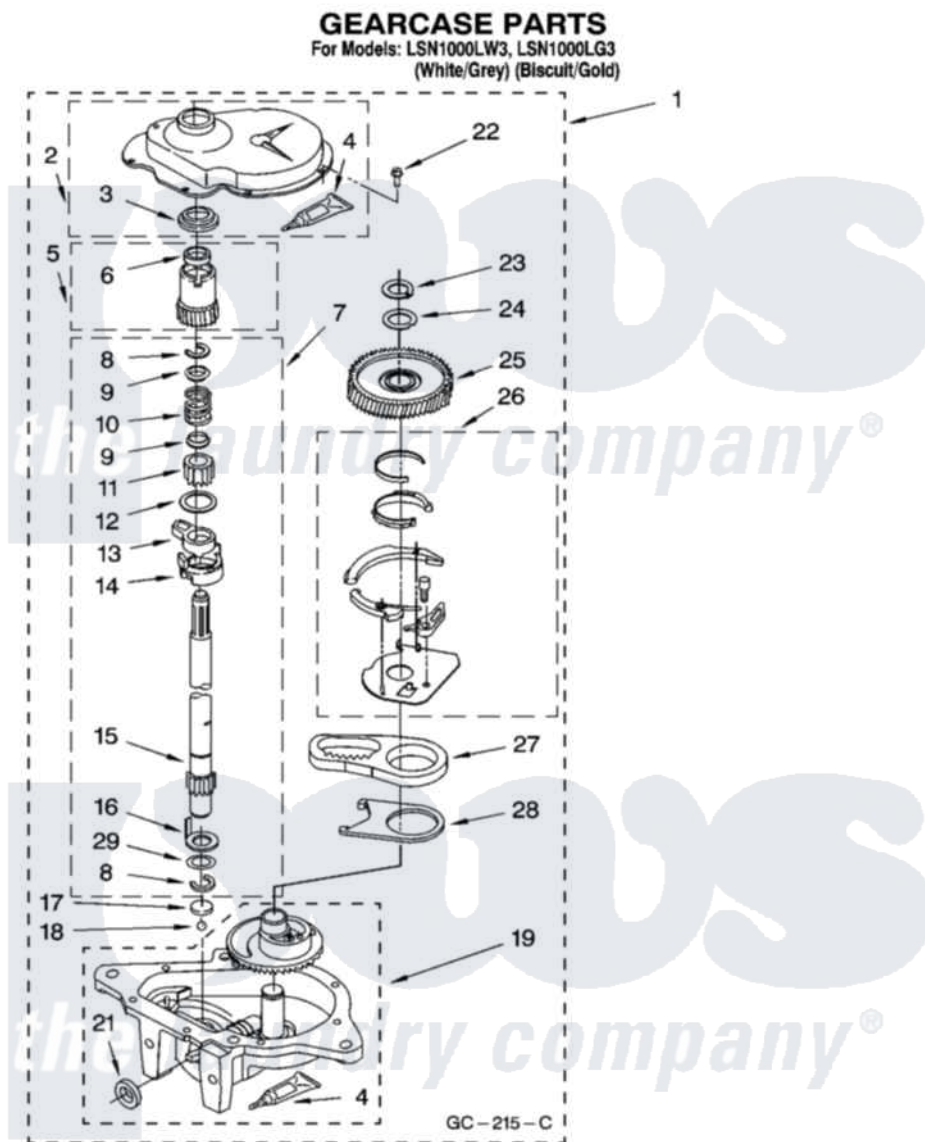

# Whirlpool LSN1000LW3 08 - GEARCASE PARTS

12

8180172

Whirlpool Residential Whirlpool LSN1000LW3 Washer Parts Parts Diagram 08 - GEARCASE PARTS  
Click on the part number to view part

Item	Original Part Number	Replaced By	Status	Part Description
1	3360630	<a href="#">3360629</a>		Gearcase
2	<a href="#">285202</a>			Cover, Gearcase
3	<a href="#">3349985</a>			Seal, Gearcase Cover
4	<a href="#">285195</a>			Sealer Sealer, Gasket
5	63320	<a href="#">285362</a>		Gear and Pinion
6	<a href="#">356427</a>			Seal, Spin Pinion
7	<a href="#">389387</a>			Shaft, Agitator
8	90369		Not Available	Ring, Retaining (2)
9	<a href="#">62677</a>			Retainer, Spring
10	<a href="#">62676</a>			Spring, Agitator
11	63273	<a href="#">285509</a>		Shaft, Agitator
12	<a href="#">62619</a>			Washer, Agitator Gear
13	62580	<a href="#">285206</a>		Cam-Agitator
14	62581	<a href="#">285206</a>		Cam-Agitator
15	<a href="#">285509</a>			Shaft, Agitator
16	<a href="#">62618</a>			Washer, Cam Thrust

17	16018	<a href="#">285205</a>	Bearing
18	85529	<a href="#">285205</a>	Bearing
19	389230	<a href="#">285515</a>	Gearcase
21	<a href="#">285352</a>		Seal Kit, Thrust Plug
22	<a href="#">3351614</a>		Screw, Gearcase Cover Mounting
23	3362552	<a href="#">285765</a>	Ring-Retr
24	285735	<a href="#">285766</a>	Washer Kit, Thrust
25	62570	<a href="#">285362</a>	Gear and Pinon
26	388253	<a href="#">999516</a>	Shelf-Glas
27	3349296	<a href="#">8546456</a>	Rack, Connecting
28	<a href="#">62621</a>		Actuator, Shift
29	<a href="#">388815</a>		Washer, Intermediate 1 3976263 Miscellaneous Parts Bag 2 3976300 Washer, Inlet Hose 3 3366913 Clamp, Hose