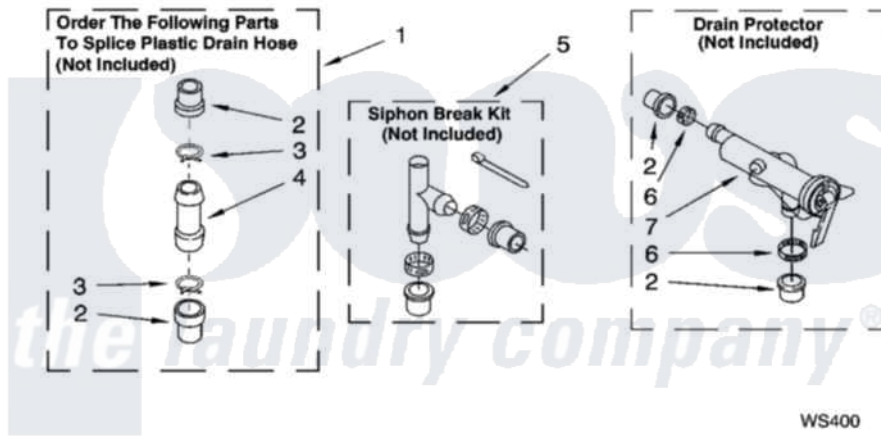

WATER SYSTEM PARTS

For Models: LSN1000LW3, LSN1000LG3
(White/Grey) (Biscuit/Gold)

8180172

13

Whirlpool [Residential Whirlpool LSN1000LW3 Washer Parts](#) Parts Diagram 09 - WATER SYSTEM PARTS
Click on the part number to view part

Item	Original Part Number	Replaced By	Status	Part Description
1	285442			Water System Parts
2	285321			Water System Parts
3	370447	285655		Clamp, Hose
4	16272			Connector, Straight
5	285320			Water System Parts
6	65349	285655		Clamp, Hose
7	367031			Water System Parts