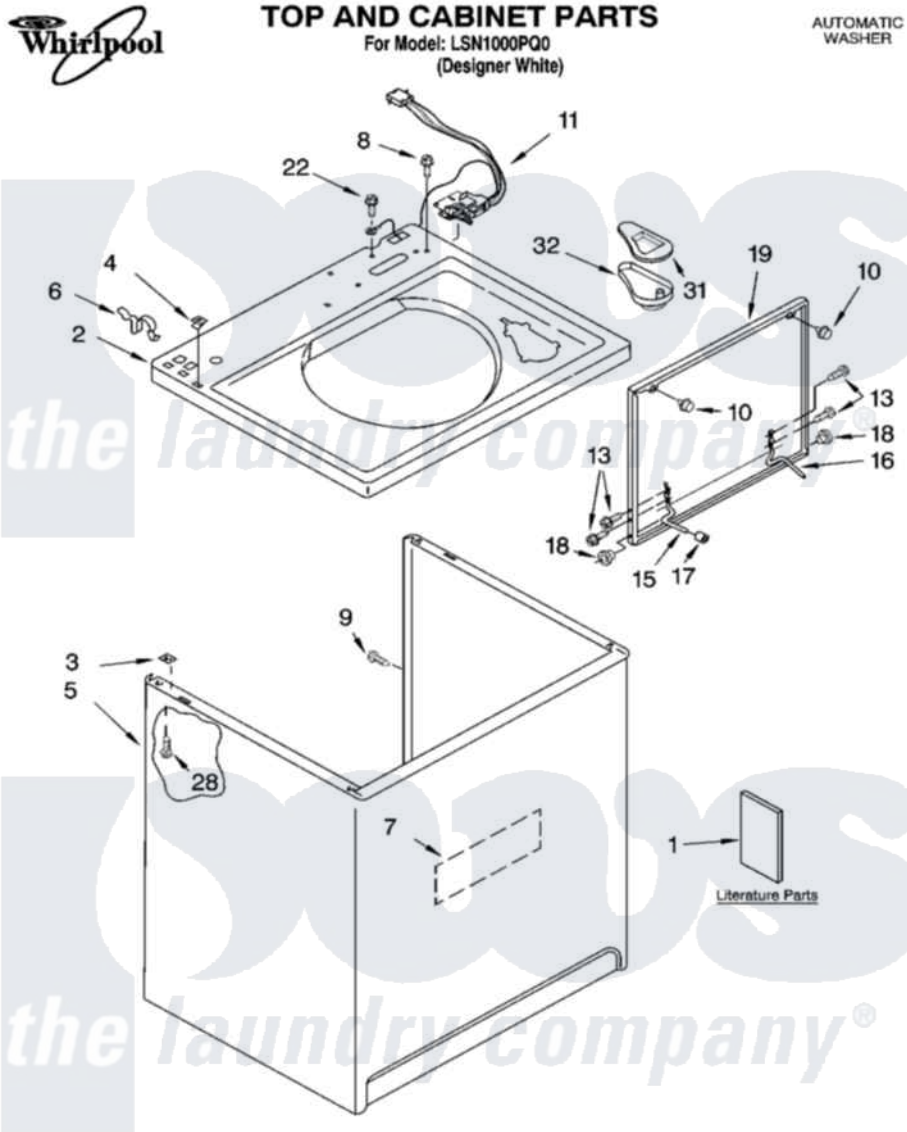

Whirlpool LSN1000PQ0 01 - TOP AND CABINET PARTS

04-04 Litho in U.S.A. (drd)

1

Part No. 8180320

Whirlpool [Residential Whirlpool LSN1000PQ0 Washer Parts](#) Parts Diagram 01 - TOP AND CABINET PARTS
 Click on the part number to view part

Item	Original Part Number	Replaced By	Status	Part Description
1	LIT3956025		Not Available	Literature Parts (Installation Instructions)
"	LIT3955869			Literature Parts
"	LIT3955907		Not Available	Literature Parts (Feature Sheet)
"	LIT3956341		Not Available	Literature Parts (Energy Guide)
"	LIT8557303		Not Available	Literature Parts (Wiring Diagram)
"	N/A		Not Available	Following May Be Purchased DO-IT-YOURSELF REPAIR MANUALS
"	LIT4313896	4313896		Do-It-Yourself Repair Manuals
2	3955792			Top
3	62750			Spacer, Cabinet To Top (4)
4	357213			Nut, Push-In
5	63424			Cabinet
6	62780			Clip, Top And Cabinet And Rear Panel
7	3976348			Absorber, Sound

8	3400611		Screw And Washer, Lid Switch
9	3357011	308685	Side Trim)
10	9724509		Bumper, Lid
11	8054980		Switch, Lid
13	355274	W10119828	Screw, Lid Hinge Mounting
15	8055257		Hinge, Lid
16	8055256		Hinge, Lid
17	19119		Bumper, Lid Hinge
18	8319539		Bearing, Lid Hinge
19	8558398	W10193861	Lid
22	3351614		Screw, Gearcase Cover Mounting
28	3390631		Screw, 10-16 X 3/8
31	3955788		Cover, Dispenser
32	8519517		Dispenser, Bleach