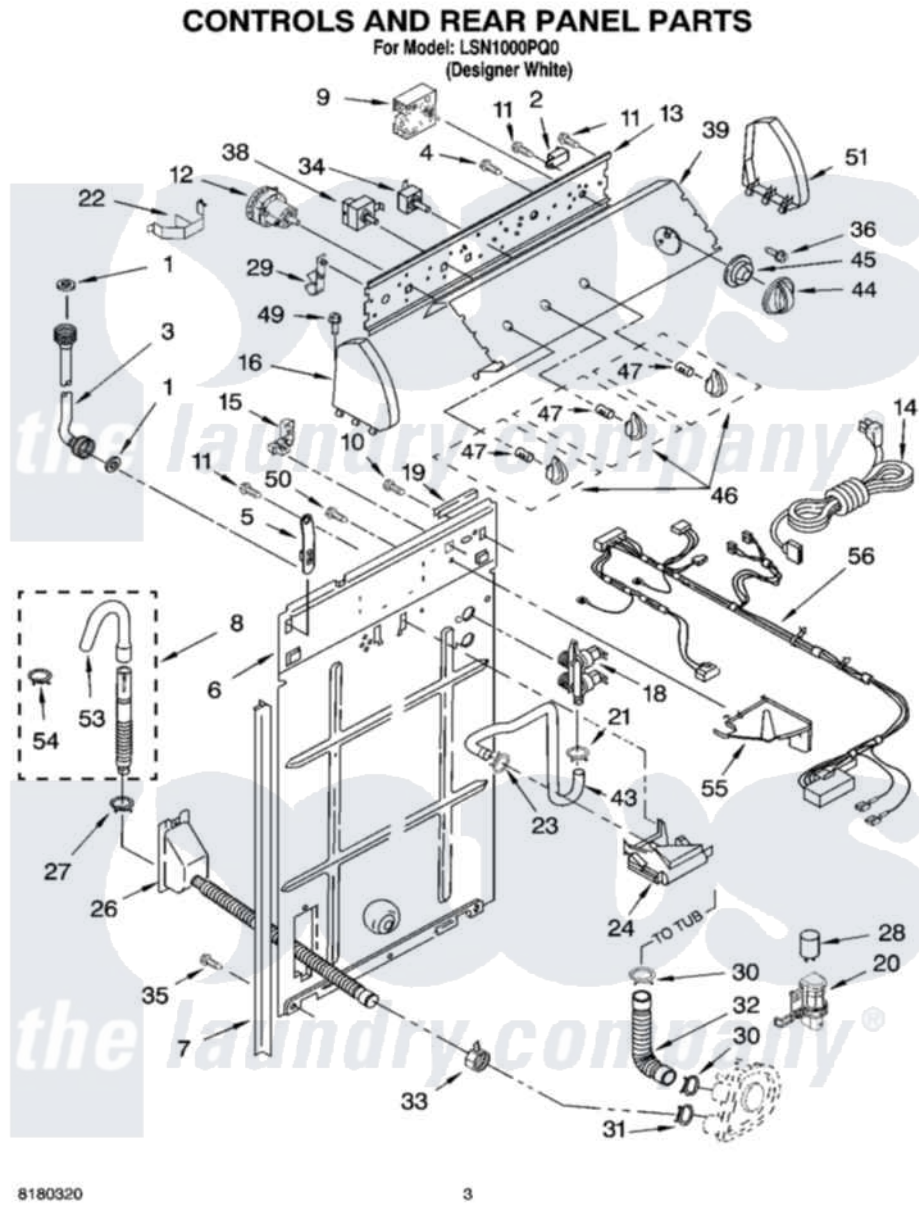

Whirlpool LSN1000PQ0 02 - CONTROLS AND REAR PANEL PARTS

Whirlpool Residential Whirlpool LSN1000PQ0 Washer Parts Parts Diagram 02 - CONTROLS AND REAR PANEL PARTS
Click on the part number to view part

Item	Original Part Number	Replaced By	Status	Part Description
1	3976300	16123		Washer Inlet-Hose Miscellaneous Parts Must be Ordered Separately.
2	694419			Mini-Buzzer
3	3949374	89503		Hose-Inlet
"	3949375	89503		Hose-Inlet
4	3400073			Screw, Ground
5	8318255	8568314		Strap, Console
6	3357978			Panel, Rear
7	62747			Pad, Rear Panel
8	3951609	285664		Hose
"	661577	285666		Hose
"	3357090	285702		Hose
9	8557301			Timer, Control
10	3351614			Screw, Gearcase Cover Mounting
11	90767			Screw, 8A X 3/8 HeX Washer Head Tapping

12	3366845	W10339326	Switch-WL
13	3948608		Bracket, Control
14	661661	285800	Cord-Power
15	3952821	285777	Relief-Str
16	8271365	279962	Endcap
18	3952164	285805	Valve-Inlet
19	303294	3367669	Protector, Edge
20	8318046		Clip, Capacitor
21	301958	596669	Clamp, Manifold
22	8055003		Clip, Harness And Pressure Switch
23	370450	596669	Clamp, Manifold
24	387606	3360977	Break-Vac
26	8317940	W10358149	Drain Hose Assembly
27	3366912	356138	Clamp, Hose
28	661606	8572717	Capacitor, Motor Start
29	8317975		Restraint, Harness
30	3363366	616099	Clamp
31	8317496	285655	Clamp, Hose
32	3951449	285871	Hose
33	3976395		Restraint, Hose
34	3949180	W10168257	Switch, Rotary
35	62863	3390631	Screw, 10-16 X 3/8
36	3400818		Screw, Timer Mounting
38	661612	W10168256	Switch, Water Temperature
39	3956569		Panel, Console
43	8541607	3357328	Hose, Vacuum Break
44	8544943		Knob, Timer
45	8544947		Dial, Timer
46	8544935		Knob, Control
47	8536939		Clip, Knob
49	388326		Screw, 8-18 X 1.25
50	9740848		Screw, Mixing Valve Mounting
51	8271359	279962	Endcap
53	3357027		Nozzle, Hose Drain
54	3366913	3357331	Clamp, Drain
55	8539874		Shield, Suds
56	3957019		Harness, Wiring