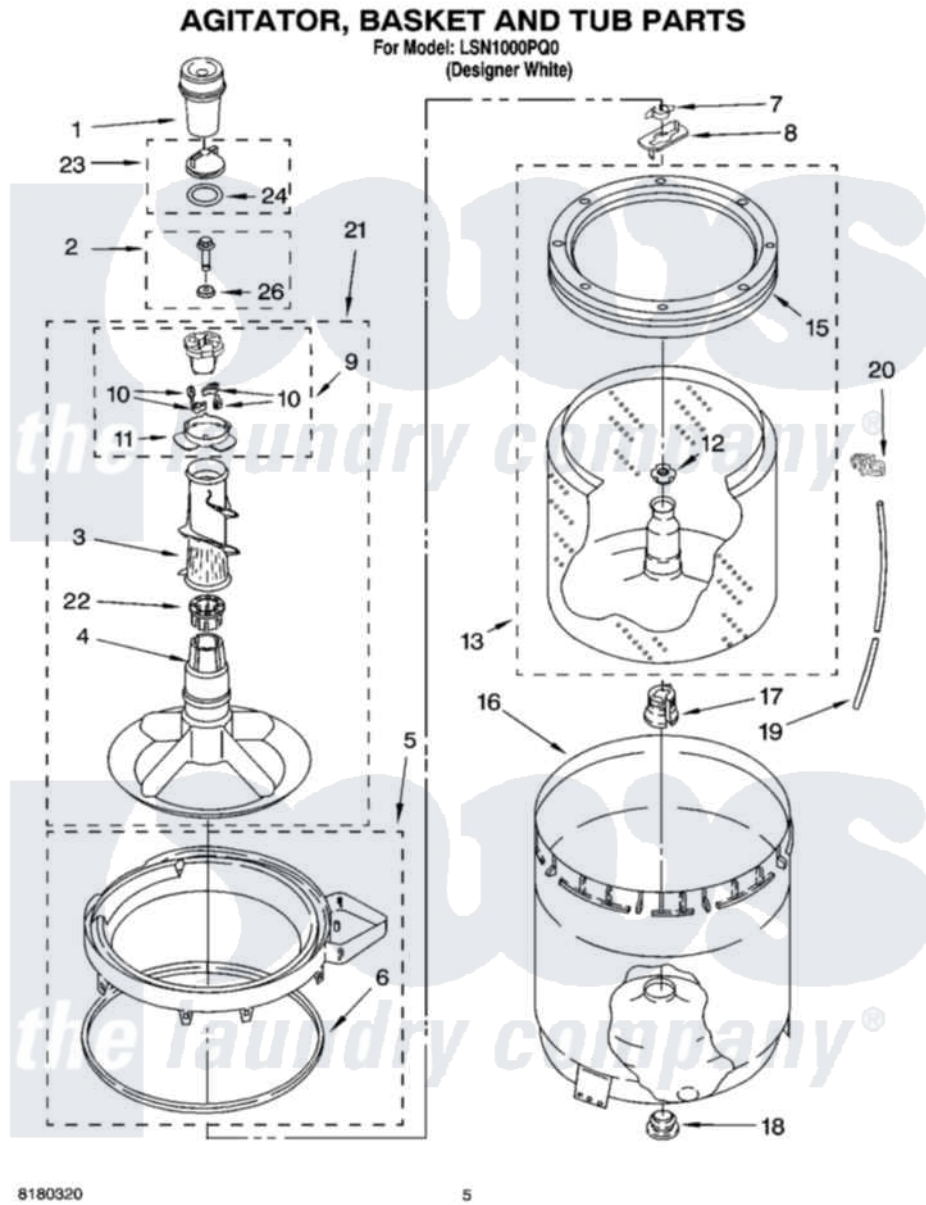

Whirlpool LSN1000PQ0 03 - AGITATOR, BASKET AND TUB PARTS

8180320

5

Whirlpool Residential Whirlpool LSN1000PQ0 Washer Parts Parts Diagram 03 - AGITATOR, BASKET AND TUB PARTS

[Click on the part number to view part](#)

Item	Original Part Number	Replaced By	Status	Part Description
1	63580			Dispenser, Fabric Softener
2	358237			Screw And Washer
3	3363003			Mover, Clothes
4	3951632			Agitator
5	8528150	W10445870		Ring-Tub
6	3976308			Gasket, Tub Ring
7	3354845			Clip, Agitator
8	3355921	8543666		Washer, Agitator
9	3951682	285809		Cam-Agitator
10	3366877	80040		Dog-Agitator
11	3952374			Bearing, Driven Cam
12	21366			Nut, Spanner
13	8526016	W10389328		Clothes Container, Assembly
15	8519788	387240		Ring, Balance
16	63849			Strain Relief, Power Cord
17	389140			Tub Block, Basket Drive

18	383727		Gasket, Centerpodt
19	3347780	353244	Hose, Pressure Switch
20	2219077		Clip, Pressure Switch Hose
21	3951744		Agitator Assembly
22	3951608		Spacer, Thrust
23	3354733	W10074580	Cap, Barrier
24	3348855	W10072840	Fabric Softener
26	3949550		Washer