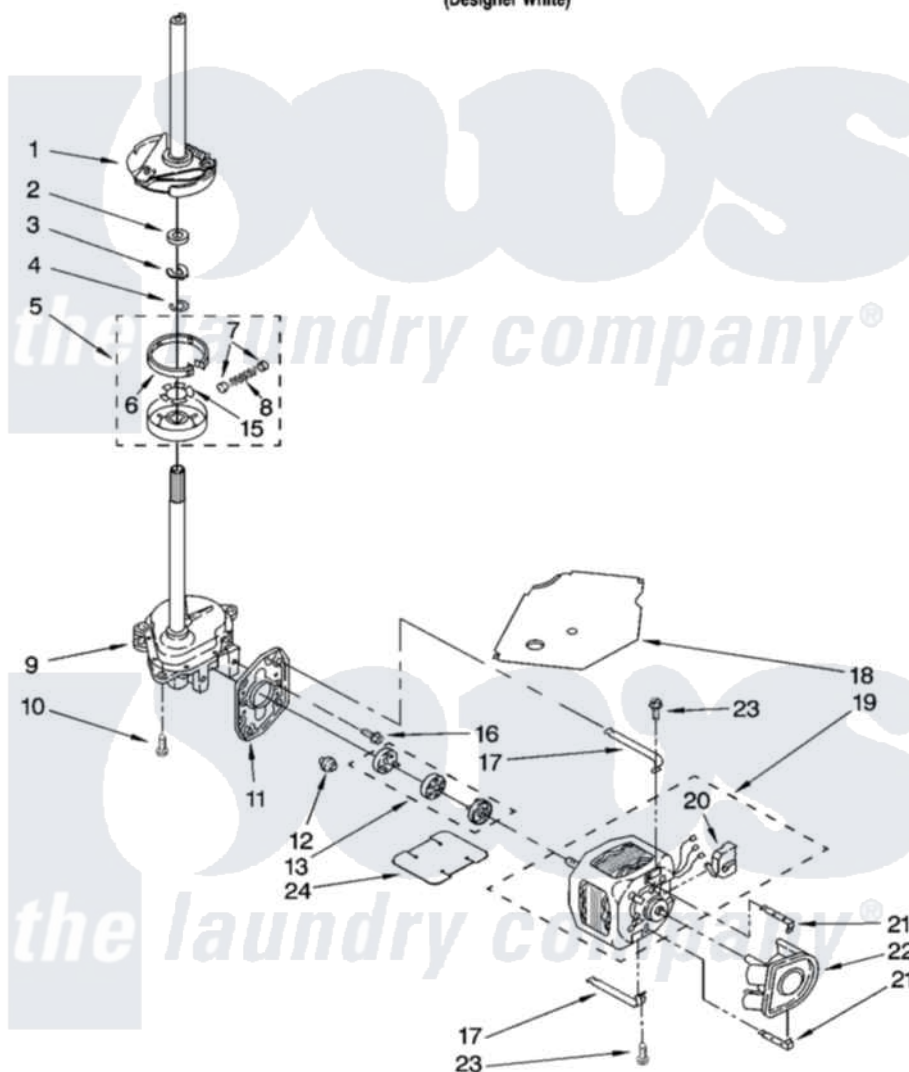

Whirlpool LSN1000PQ0 04 - BRAKE, CLUTCH, GEARCASE, MOTOR AND PUMP PARTS

BRAKE, CLUTCH, GEARCASE, MOTOR AND PUMP PARTS

For Model: LSN1000PQ0
(Designer White)

8180320

7

Whirlpool [Residential Whirlpool LSN1000PQ0 Washer Parts](#) Parts Diagram 04 - BRAKE, CLUTCH, GEARCASE, MOTOR AND PUMP PARTS
Click on the part number to view part

Item	Original Part Number	Replaced By	Status	Part Description
1	388952	285792		Basketdrive
2	63292			Washer, Spin Tube Thrust
3	62697	W10080230		Ring, Spin Tube Support
4	63283	285353		Ring
5	3951311	285785		Clutch
6	3951308	285790		Lining
7	62646			Cap, Clutch Spring
8	3946792			Spring And Damper Assembly
9	3360630	3360629		Gearcase
10	3357334	3400516		Screw Anti-Rattle
11	62611			Plate, Motor Mount To Gearcase
12	62691			Grommet, Motor
13	285753	285753A		Coupling
15	3355454			Clip, Main Drive

16	3400516		Screw Anti-Rattle
17	3349637	W10086010	Retainer, Motor
18	3362089		Shield, Tub To Motor
19	8528157	661600	Motor, Main Drive
20	3952056		Switch, Main Drive Motor
21	8546127		Retainer, Pump
22	3363394		Pump
23	3387485	273556	Screw, 10-16 X 5/8
24	3946532		Shield, Motor