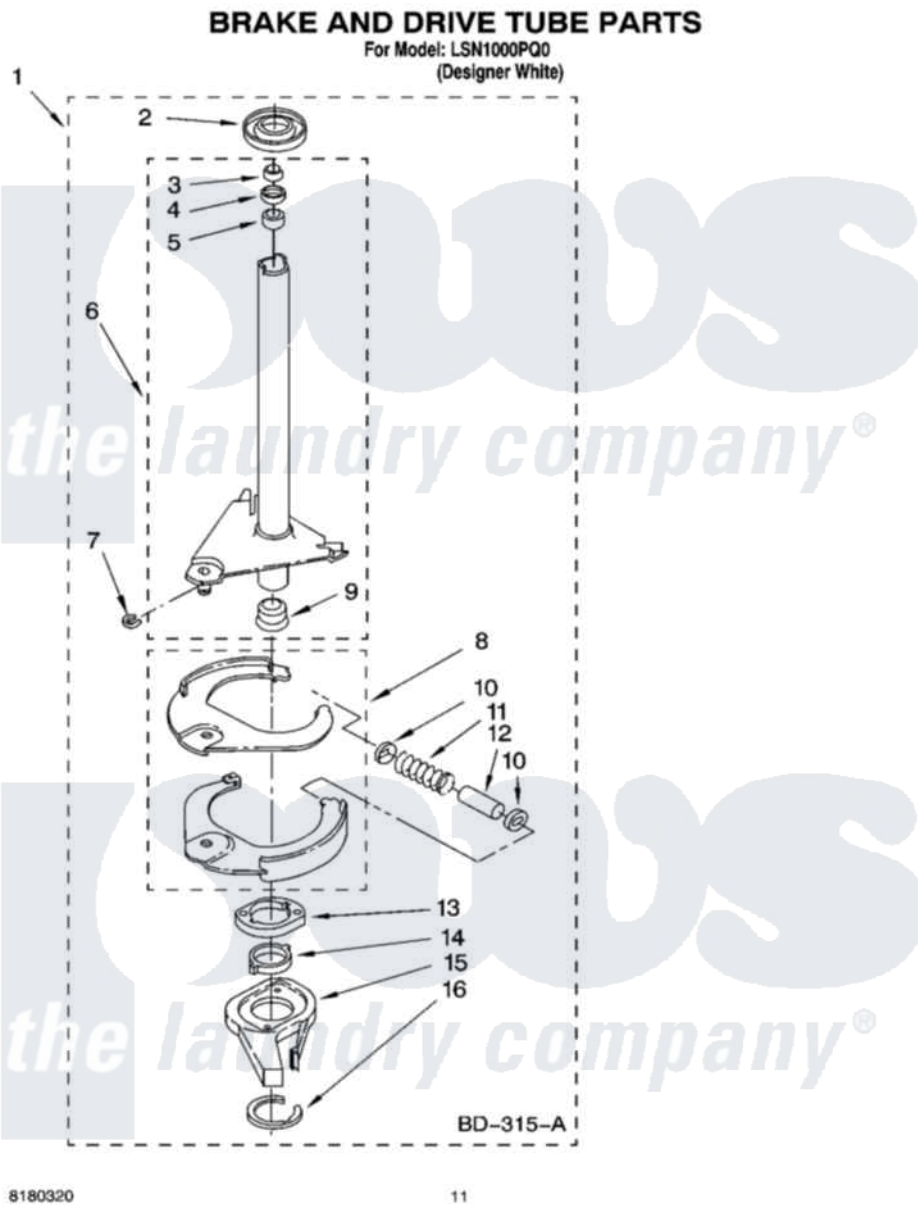

Whirlpool LSN1000PQ0 07 - BRAKE AND DRIVE TUBE PARTS

8180320

11

Whirlpool Residential Whirlpool LSN1000PQ0 Washer Parts Parts Diagram 07 - BRAKE AND DRIVE TUBE PARTS
Click on the part number to view part

Item	Original Part Number	Replaced By	Status	Part Description
1	388952	285792		Basketdrive
2	62658			Ring, Thrust
3	91939			Seal, Shaft
4	356427			Seal, Spin Pinion
5	356937			Spacer, Drive Tube
6	64027	64208		Tube-Spin
7	64035	W10083190		Ring, Retaining
8	64232	285438		Shoe-Brake
9	62703	8546462		"T" Bearing, Spin Tube
10	62648	285658		Sleeve
11	387806		Not Available	Spring, Brake
12	62909	285658		Sleeve
13	63023	8546461		Cam, Brake Release
14	63022			Sleeve, Cam
15	64194	285790		Lining
16	90368	W10083200		Ring, Retaining

" N/A

Not Available

FOLLOWING PARTS NOT
ILLUSTRATED

" [285208](#)

Lubricant