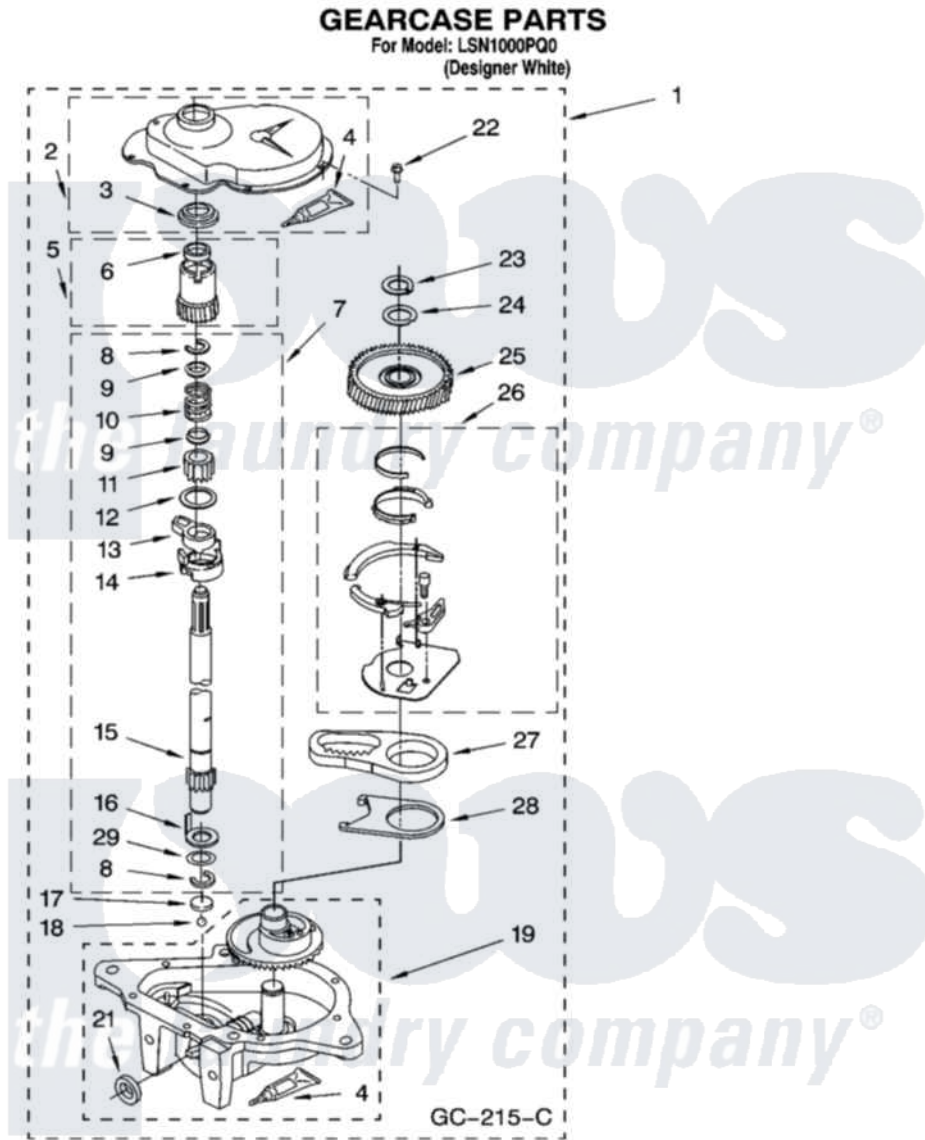

Whirlpool LSN1000PQ0 08 - GEARCASE PARTS

12

8180320

Whirlpool Residential Whirlpool LSN1000PQ0 Washer Parts Parts Diagram 08 - GEARCASE PARTS
Click on the part number to view part

Item	Original Part Number	Replaced By	Status	Part Description
1	3360630	3360629		Gearcase
2	285202			Cover, Gearcase
3	3349985			Seal, Gearcase Cover
4	285195			Sealer Sealer, Gasket
5	63320	285362		Gear and Pinion
6	356427			Seal, Spin Pinion
7	389387			Shaft, Agitator
8	90369		Not Available	Ring, Retaining (2)
9	62677			Retainer, Spring
10	62676			Spring, Agitator
11	63273	285509		Shaft, Agitator
12	62619			Washer, Agitator Gear
13	62580	285206		Cam-Agitator
14	62581	285206		Cam-Agitator
15	285509			Shaft, Agitator
16	62618			Washer, Cam Thrust

17	16018	285205	Bearing
18	85529	285205	Bearing
19	389230	285515	Gearcase
21	285352		Seal Kit, Thrust Plug
22	3351614		Screw, Gearcase Cover Mounting
23	3362552	285765	Ring-Retr
24	285735	285766	Washer Kit, Thrust
25	62570	285362	Gear and Pinon
26	388253	999516	Shelf-Glas
27	3349296	8546456	Rack, Connecting
28	62621		Actuator, Shift
29	388815		Washer, Intermediate 1 3976263 Miscellaneous Parts Bag 2 3976300 Washer, Inlet Hose 3 3366913 Clamp, Hose