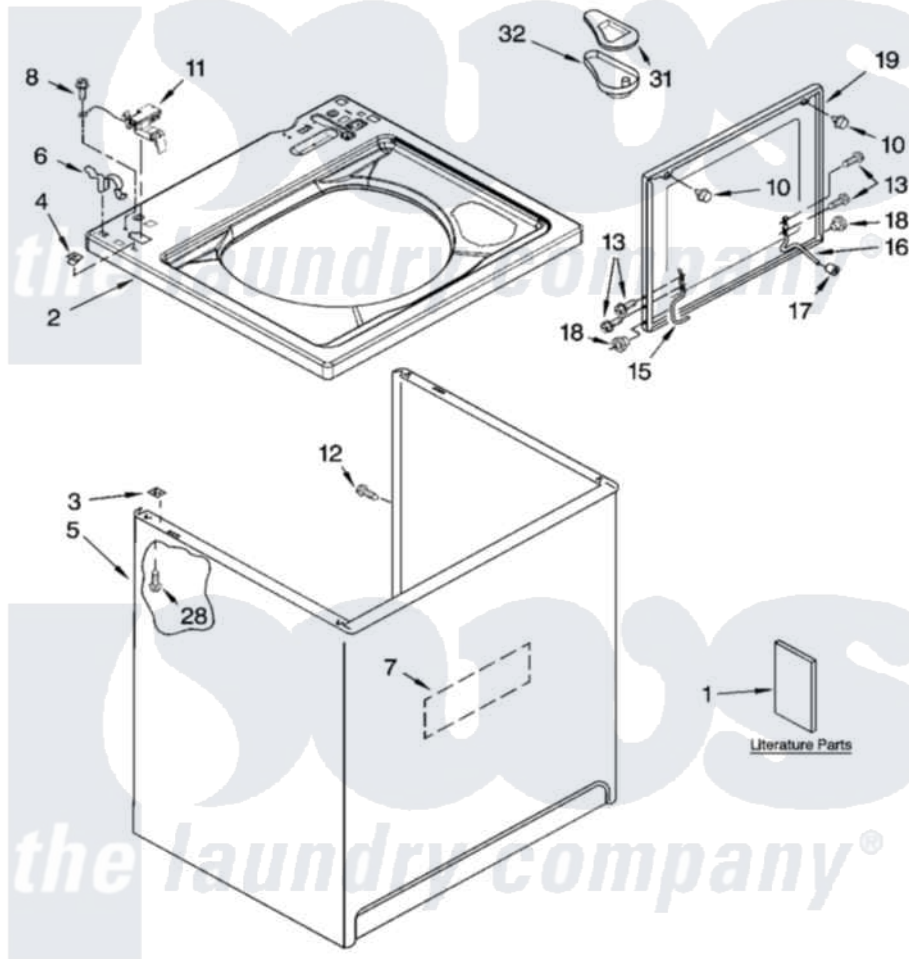

Whirlpool LSN1000PQ1 01 - TOP AND CABINET PARTS

TOP AND CABINET PARTS

For Model: LSN1000PQ1
(Designer White)

AUTOMATIC
WASHER

8-04 Litho in U.S.A. (drd)

1

Part No. 8180507

[Whirlpool Residential Whirlpool LSN1000PQ1 Washer Parts](#) Parts Diagram 01 - TOP AND CABINET PARTS

[Click on the part number to view part](#)

Item	Original Part Number	Replaced By	Status	Part Description
1	3956025		Not Available	Installation Instructions
"	3955869		Not Available	Use & Care Guide
"	3955907		Not Available	Feature Sheet
"	3956341		Not Available	Energy Guide
"	8557303		Not Available	Wiring Diagram
"	N/A		Not Available	Following May Be Purchased DO-IT-YOURSELF REPAIR MANUALS
"	4313896			Do-It-Yourself Repair Manuals
2	8543451	8543447		Top
3	62750			Spacer, Cabinet To Top (4)
4	357213			Nut, Push-In
5	63424			Cabinet
6	62780			Clip, Top And Cabinet And Rear Panel
7	3976348			Absorber, Sound
8	3351614			Screw, Gearcase Cover Mounting

10	9724509		Bumper, Lid
11	8318084		Switch, Lid
12	3357011	308685	Side Trim)
13	355274	W10119828	Screw, Lid Hinge Mounting
15	8559336	W10225136	Hinge 7 Pad Assembly
16	54583		Hinge, Lid
17	19119		Bumper, Lid Hinge
18	8319539		Bearing, Lid Hinge
19	8558398	W10193861	Lid
28	3390631		Screw, 10-16 X 3/8
31	3955788		Cover, Dispenser
32	8519517		Dispenser, Bleach