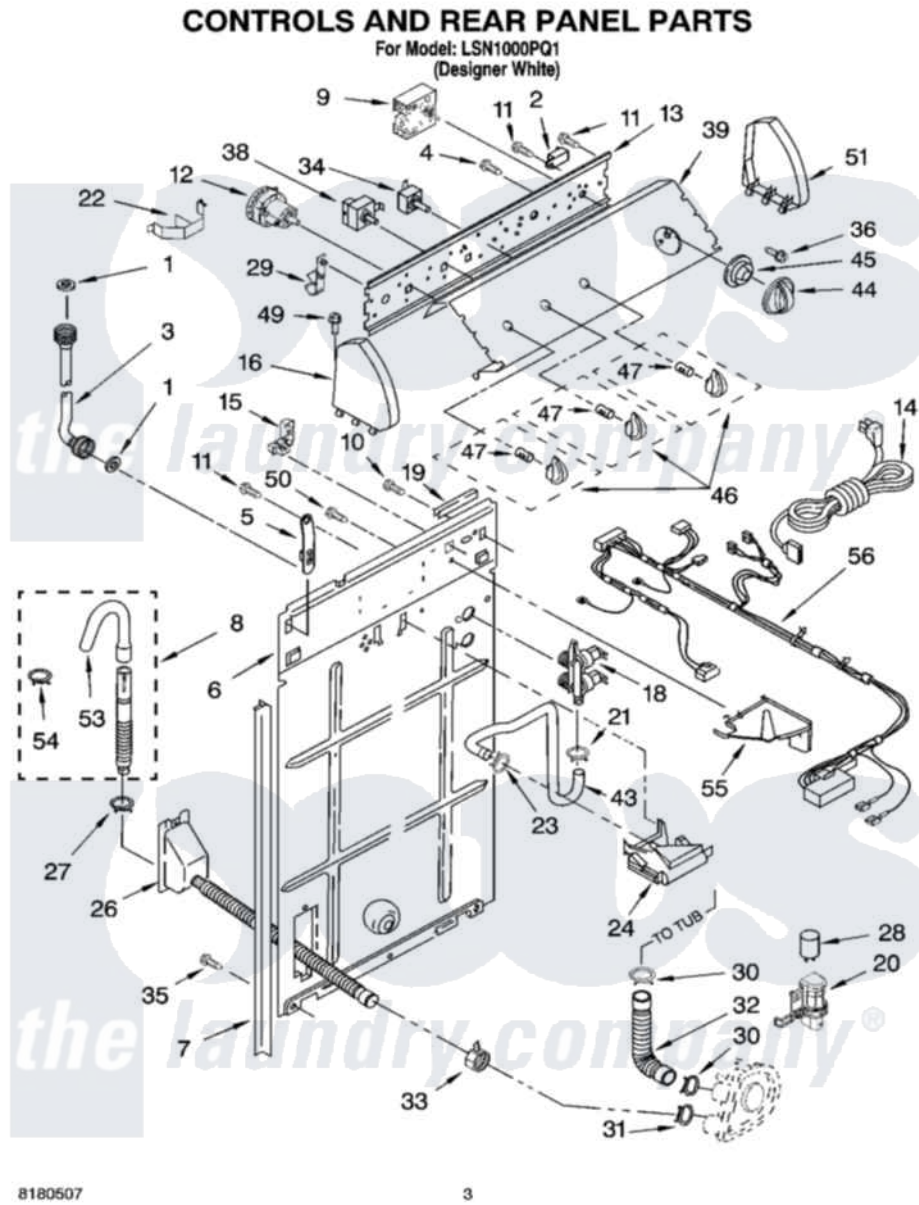

# Whirlpool LSN1000PQ1 02 - CONTROLS AND REAR PANEL PARTS

Whirlpool Residential Whirlpool LSN1000PQ1 Washer Parts Parts Diagram 02 - CONTROLS AND REAR PANEL PARTS  
Click on the part number to view part

Item	Original Part Number	Replaced By	Status	Part Description
1	3976300	<a href="#">16123</a>		Washer Inlet-Hose Miscellaneous Parts Must be Ordered Separately.
2	<a href="#">694419</a>			Mini-Buzzer
3	3949374	<a href="#">89503</a>		Hose-Inlet
"	3949375	<a href="#">89503</a>		Hose-Inlet
4	<a href="#">3400073</a>			Screw, Ground
5	8318255	<a href="#">8568314</a>		Strap, Console
6	<a href="#">3357978</a>			Panel, Rear
7	<a href="#">62747</a>			Pad, Rear Panel
8	3951609	<a href="#">285664</a>		Hose
"	661577	<a href="#">285666</a>		Hose
"	3357090	<a href="#">285702</a>		Hose
9	<a href="#">8557301</a>			Timer, Control
10	<a href="#">3351614</a>			Screw, Gearcase Cover Mounting
11	<a href="#">90767</a>			Screw, 8A X 3/8 HeX Washer Head Tapping