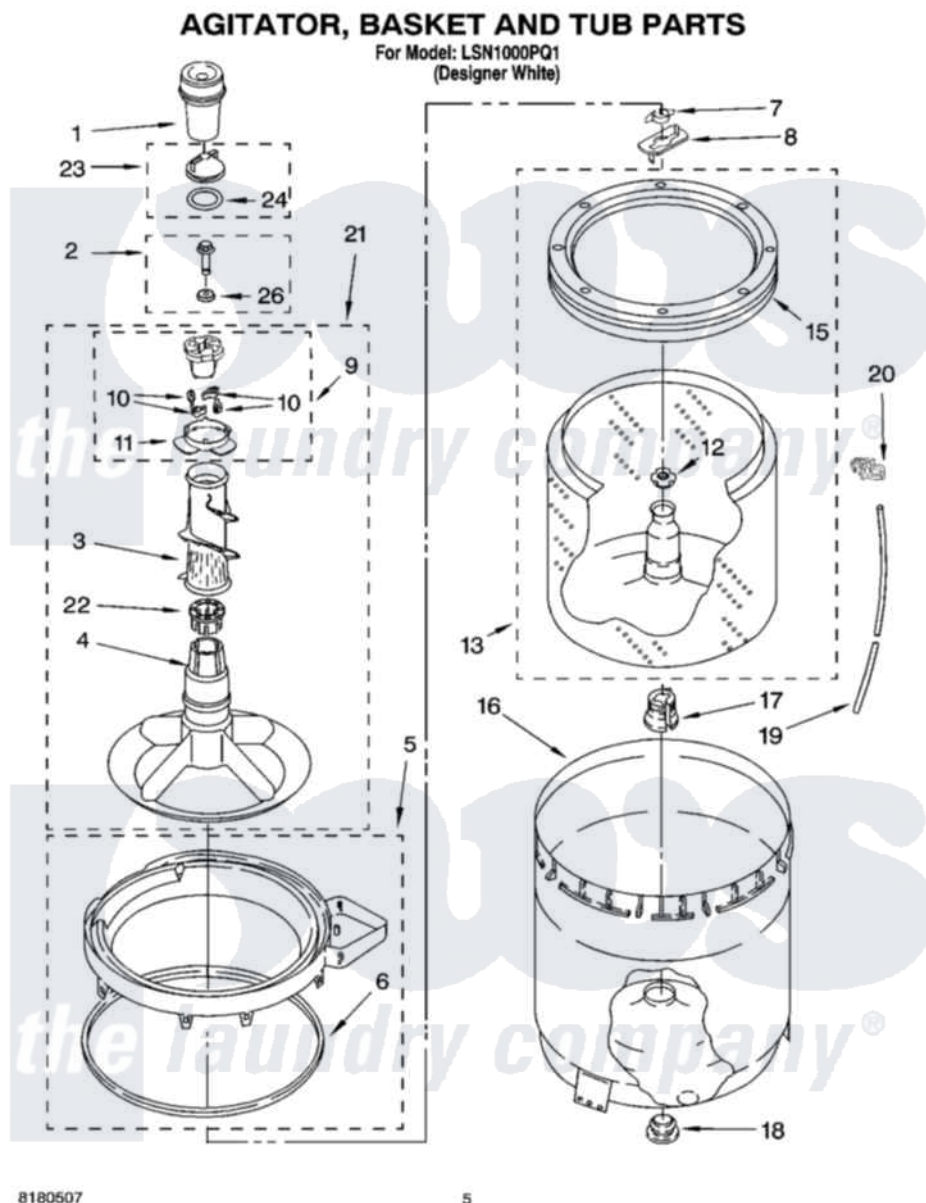

Whirlpool LSN1000PQ1 03 - AGITATOR, BASKET AND TUB PARTS

8180507

5

Whirlpool Residential Whirlpool LSN1000PQ1 Washer Parts Parts Diagram 03 - AGITATOR, BASKET AND TUB PARTS

[Click on the part number to view part](#)

Item	Original Part Number	Replaced By	Status	Part Description
1	63580			Dispenser, Fabric Softener
2	358237			Screw And Washer
3	3363003			Mover, Clothes
4	3951632			Agitator
5	8528150	W10445870		Ring-Tub
6	3976308			Gasket, Tub Ring
7	3354845			Clip, Agitator
8	3355921	8543666		Washer, Agitator
9	3951682	285809		Cam-Agitator
10	3366877	80040		Dog-Agitator
11	3952374			Bearing, Driven Cam
12	21366			Nut, Spanner
13	8526016	W10389328		Clothes Container, Assembly
15	8519788	387240		Ring, Balance
16	63849			Strain Relief, Power Cord
17	389140			Tub Block, Basket Drive

18	383727		Gasket, Centerpodt
19	3347780	353244	Hose, Pressure Switch
20	2219077		Clip, Pressure Switch Hose
21	3951744		Agitator Assembly
22	3951608		Spacer, Thrust
23	3354733	W10074580	Cap, Barrier
24	3348855	W10072840	Fabric Softener
26	3949550		Washer