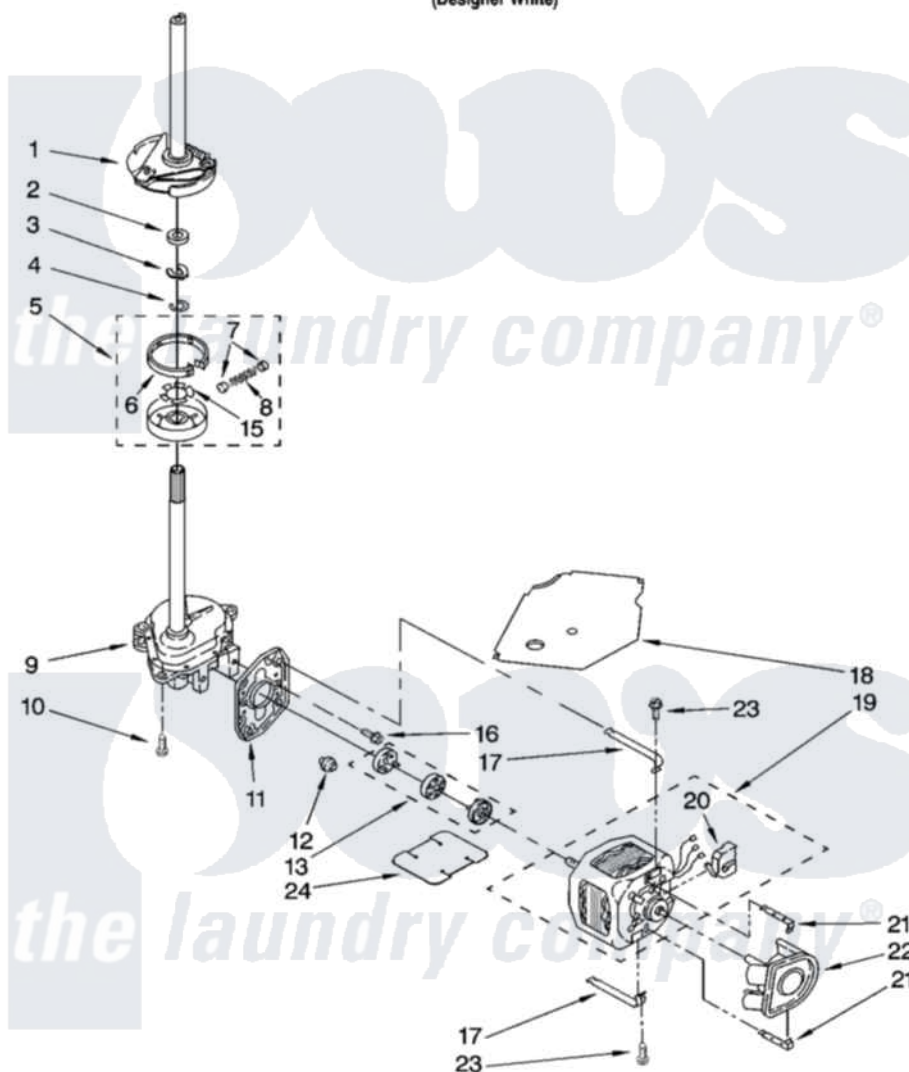

# Whirlpool LSN1000PQ1 04 - BRAKE, CLUTCH, GEARCASE, MOTOR AND PUMP PARTS

## BRAKE, CLUTCH, GEARCASE, MOTOR AND PUMP PARTS

For Model: LSN1000PQ1  
(Designer White)

8180507

7

Whirlpool [Residential Whirlpool LSN1000PQ1 Washer Parts](#) Parts Diagram 04 - BRAKE, CLUTCH, GEARCASE, MOTOR AND PUMP PARTS  
Click on the part number to view part

Item	Original Part Number	Replaced By	Status	Part Description
1	388952	<a href="#">285792</a>		Basketdrive
2	<a href="#">63292</a>			Washer, Spin Tube Thrust
3	62697	<a href="#">W10080230</a>		Ring, Spin Tube Support
4	63283	<a href="#">285353</a>		Ring
5	3951311	<a href="#">285785</a>		Clutch
6	3951308	<a href="#">285790</a>		Lining
7	<a href="#">62646</a>			Cap, Clutch Spring
8	<a href="#">3946792</a>			Spring And Damper Assembly
9	3360630	<a href="#">3360629</a>		Gearcase
10	3357334	<a href="#">3400516</a>		Screw Anti-Rattle
11	<a href="#">62611</a>			Plate, Motor Mount To Gearcase
12	<a href="#">62691</a>			Grommet, Motor
13	285753	<a href="#">285753A</a>		Coupling
15	<a href="#">3355454</a>			Clip, Main Drive

16	<a href="#">3400516</a>		Screw Anti-Rattle
17	3349637	<a href="#">W10086010</a>	Retainer, Motor
18	<a href="#">3362089</a>		Shield, Tub To Motor
19	8528157	<a href="#">661600</a>	Motor, Main Drive
20	<a href="#">3952056</a>		Switch, Main Drive Motor
21	<a href="#">8546127</a>		Retainer, Pump
22	<a href="#">3363394</a>		Pump
23	3387485	<a href="#">273556</a>	Screw, 10-16 X 5/8
24	<a href="#">3946532</a>		Shield, Motor